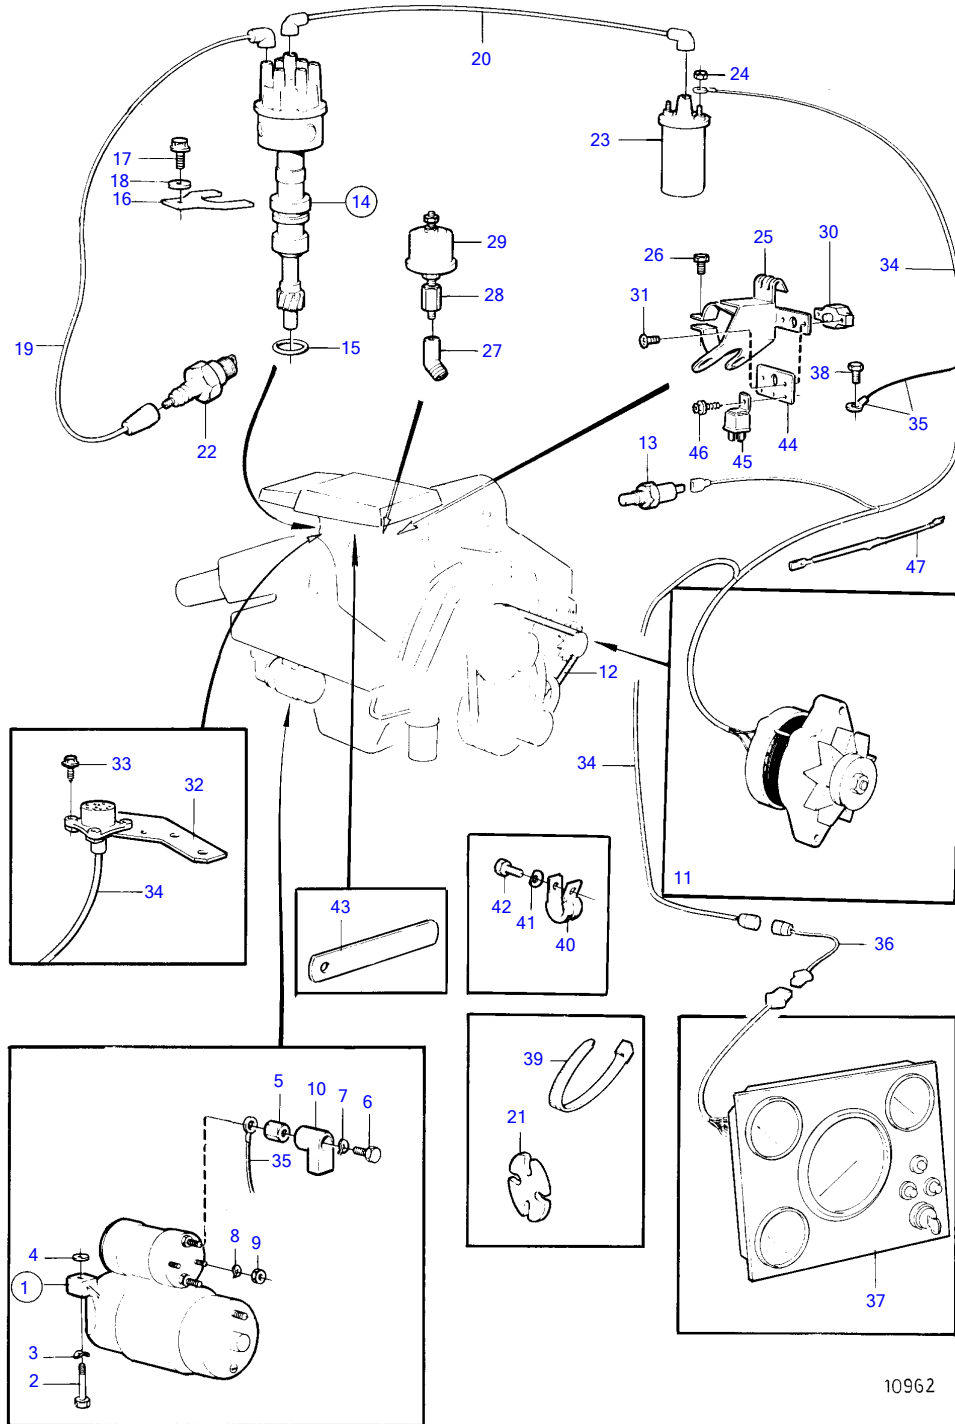

430B

10962

430B

REF	PART NO.	QTY	DESCRIPTION	SEE SEC.	NOTES
1	872394	1	Starter motor		
			.	12551	
2	835424	2	Screw		
3	942336	2	Spring washer		
4	841194	X	Adjusting washer		
5	855330	1	Spacer nut		
6	970943	1	Hexagon screw		
7	940109	1	Toothed washer		
8	941905	2	Spring washer		
9	955780	2	Hexagon nut		
10	855798	1	Protecting sleeve		
11		1	alternator and installation components	12539	
12	966857	1	V-belt		See group 2B
13	872067	1	Temperature sensor		See group 2B
	872068	1	Temperature sensor		For fly bridge., See group 9
14	(856846)	1	Distributor		Obsolete part
			.	12546	
15	835154	1	Gasket		
16	841530	1	Retainer		
17	940114	1	Hexagon screw		
18	940097	1	Washer		
19	856771	X	Ignition cable		All ignition cables partno 856771 which are 1000mm and should be cut off in suitable lengths., L=1000mm
20	856771	X	Ignition cable		All ignition cables partno 856771 which are 1000mm and should be cut off in suitable lengths., L=1000mm
21	(1219071)	4	Retainer		Obsolete part
22	876046	1	Spark plug kit		Included in base engine., See group 10A
23	855706	1	Ignition coil		
24	(834772)	2	Nut		Obsolete part
25	(856849)	1	Bracket		Obsolete part, See group 2D
26	(834371)	1	Screw		Obsolete part
27	809109	1	Elbow nipple		
28	835980	1	Nipple		
29	872063	1	Pressure sensor		
	872064	1	Pressure sensor		For fly bridge.
30	841178	1	Automatic fuse		40A
31	950014	2	Cross recessed screw		
32	856762	1	Bracket		
33	(965364)	4	Hexagon screw		Obsolete part
34	872795	1	Wiring harness		
35		X	. cables and terminals	12557	
36	(856881)	X	Extension cable'verl		Obsolete part, L=3000mm
	856882	X	Extension cable'verl		L=6000mm
37	856820	1	Instrument panel		
			.	12555	
38	841426	1	Screw		
39	948210	X	Cable tie		
40	942810	1	Clamp		For cable unit.
41	942336	1	Spring washer		
42	955534	1	Hexagon screw		
43	(83899)	1	Clamp		Obsolete part, For cable unit., On the carburetor.
44	(857167)	1	Bracket		Obsolete part
45	841177	2	Relay		
46	965354	3	Hexagon screw		
47	834784	1	Resistor		