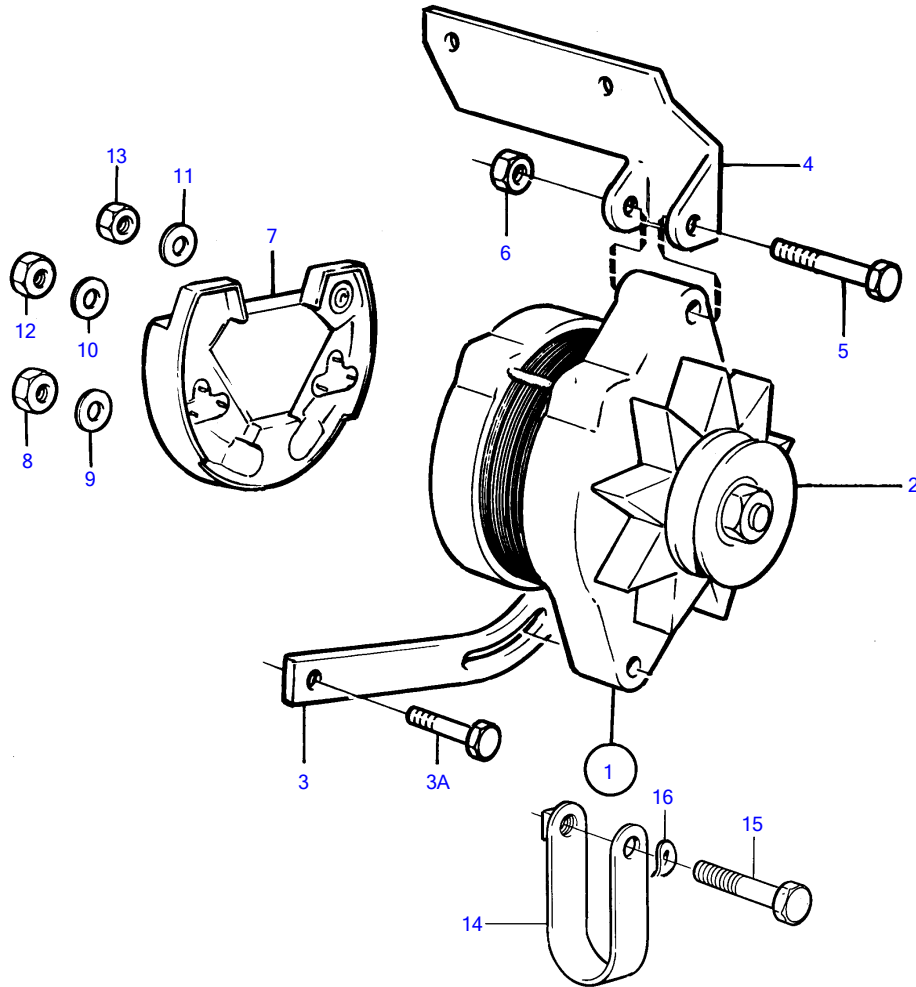

570A, 572A

8064

570A, 572A

REF	PART NO.	QTY	DESCRIPTION	SEE SEC.	NOTES
1	858838	1	Alternator		For 12 voltage electric system., Replaced by 872018., Also available as an exchange part. SN 71372-
			.	12550	
	872018	1	Alternator		For 12 voltage electric system., Replaced by 872926., Also available as an exchange part., 14V 50A
			.	12550	
	872926	1	Alternator		For 12 voltage electric system., Also available as an exchange part., 14V 50A
			.	12550	
2	841813	1	Pulley		
3	855390	1	Tensioner		Early type
	(857441)	1	Tensioner		Late type, Obsolete part
3A	955534	1	Hexagon screw		
4	(835913)	1	Anchorage		Obsolete part
5	955700	1	Hexagon screw		
6	950375	1	Lock nut		
7	840638	1	Junction block		Repl by 858968
	858968	1	Junction block		
8	955781	2	• Hexagon nut		
9	941906	2	• Spring washer		
10	941906	1	Spring washer		
11	941905	1	Spring washer		
12	955781	1	Hexagon nut		+
13	955780	1	Hexagon nut		
14	466735	1	Tensioning eyelet		
15	955298	1	Hexagon screw		
16	941907	1	Spring washer		