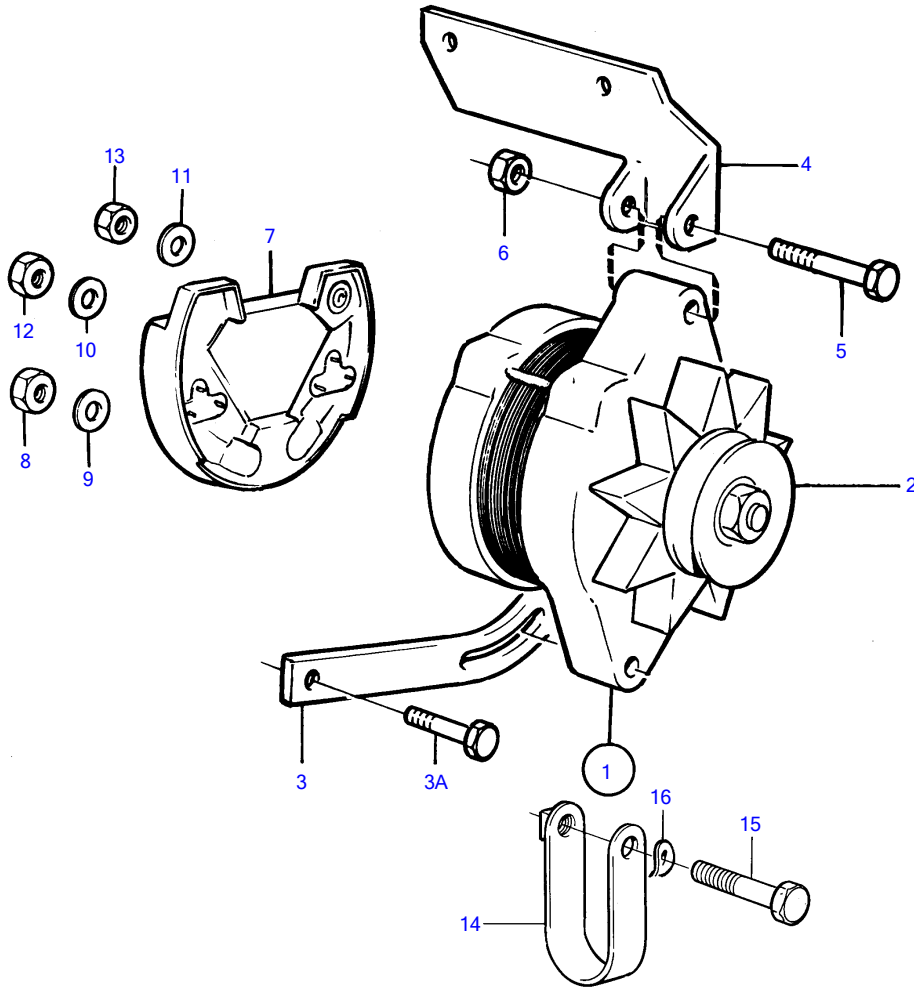

570A, 572A

8064

570A, 572A

REF	PART NO.	QTY	DESCRIPTION	SEE SEC.	NOTES
1	858838	1	Alternator		For 12 voltage electric system., Replaced by 872018., Also available as an exchange part. SN 71372-
			.	12550	
	872018	1	Alternator		For 12 voltage electric system., Replaced by 872926., Also available as an exchange part., 14V 50A
			.	12550	
	872926	1	Alternator		For 12 voltage electric system., Also available as an exchange part., 14V 50A
			.	12550	
2	841813	1	Pulley		
3	855390	1	Tensioner		Early type
	(857441)	1	Tensioner		Late type, Obsolete part
3A	955534	1	Hexagon screw		
4	(835913)	1	Anchorage		Obsolete part
5	955700	1	Hexagon screw		
6	950375	1	Lock nut		
7	840638	1	Junction block		Repl by 858968
	858968	1	Junction block		
8	955781	2	• Hexagon nut		
9	941906	2	• Spring washer		
10	941906	1	Spring washer		
11	941905	1	Spring washer		
12	955781	1	Hexagon nut		+
13	955780	1	Hexagon nut		
14	466735	1	Tensioning eyelet		
15	955298	1	Hexagon screw		
16	941907	1	Spring washer		