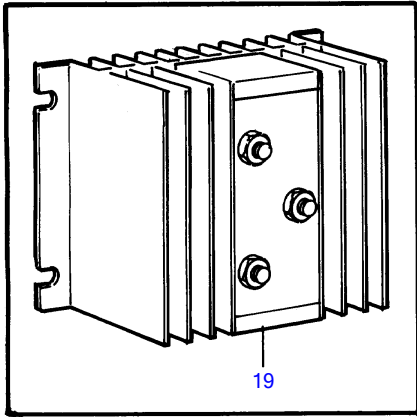

432A, 434A

11225

432A, 434A

REF	PART NO.	QTY	DESCRIPTION	SEE SEC.	NOTES
1	872235	1	Alternator		For 12 voltage electric system., Also available as an exchange part., 14V 60A
	3803260	1	Alternator, exch, exch		For 12 voltage electric system., Also available as an exchange part., 14V 60A
			.	12550	
2	841813	1	Pulley		
3	(857441)	1	Tensioner		Obsolete part
4	946173	1	Flange screw		
5	(835913)	1	Anchorage		Obsolete part
6	955700	1	Hexagon screw		
7	950375	1	Lock nut		
8	941905	1	Spring washer		
9	955780	1	Hexagon nut		+
10	955781	1	Hexagon nut		
11	941906	1	Spring washer		
11A	960140	1	Washer		
12	(1234326)	1	Protecting casing		Obsolete part
13	466735	1	Tensioning eyelet		
14	955298	1	Hexagon screw		
15	856405	1	Bracket		
16	824205	1	Spacer sleeve		Not to be used with power steering.
17	940162	1	Hexagon screw		
18	966857	1	V-belt		
19	873120	1	Junction block		Installed on the bulkhead., See group 9
			Bulletin 52-07	52-07-EN	Charging Distributor
			Bulletin 52-11	52-11-EN	Charging Distributor