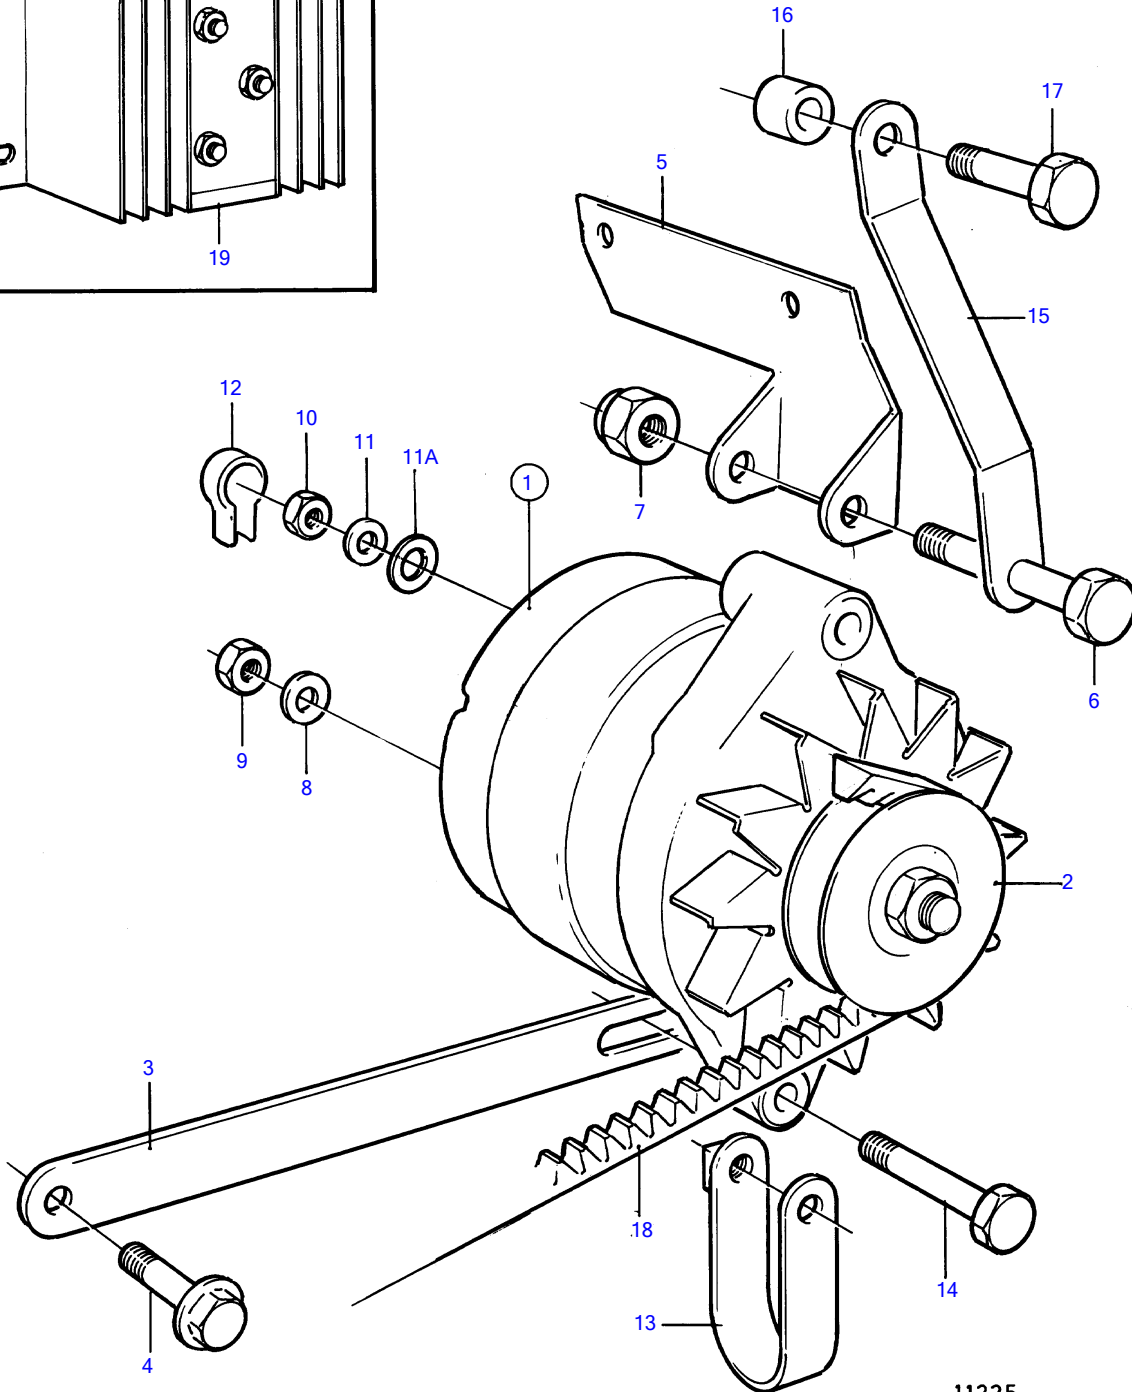

432A, 434A

11225

432A, 434A

REF	PART NO.	QTY	DESCRIPTION	SEE SEC.	NOTES
1	872235	1	Alternator		For 12 voltage electric system., Also available as an exchange part., 14V 60A
	3803260	1	Alternator, exch, exch		For 12 voltage electric system., Also available as an exchange part., 14V 60A
			.	12550	
2	841813	1	Pulley		
3	(857441)	1	Tensioner		Obsolete part
4	946173	1	Flange screw		
5	(835913)	1	Anchorage		Obsolete part
6	955700	1	Hexagon screw		
7	950375	1	Lock nut		
8	941905	1	Spring washer		
9	955780	1	Hexagon nut		+
10	955781	1	Hexagon nut		
11	941906	1	Spring washer		
11A	960140	1	Washer		
12	(1234326)	1	Protecting casing		Obsolete part
13	466735	1	Tensioning eyelet		
14	955298	1	Hexagon screw		
15	856405	1	Bracket		
16	824205	1	Spacer sleeve		Not to be used with power steering.
17	940162	1	Hexagon screw		
18	966857	1	V-belt		
19	873120	1	Junction block		Installed on the bulkhead., See group 9
			Bulletin 52-07	52-07-EN	Charging Distributor
			Bulletin 52-11	52-11-EN	Charging Distributor