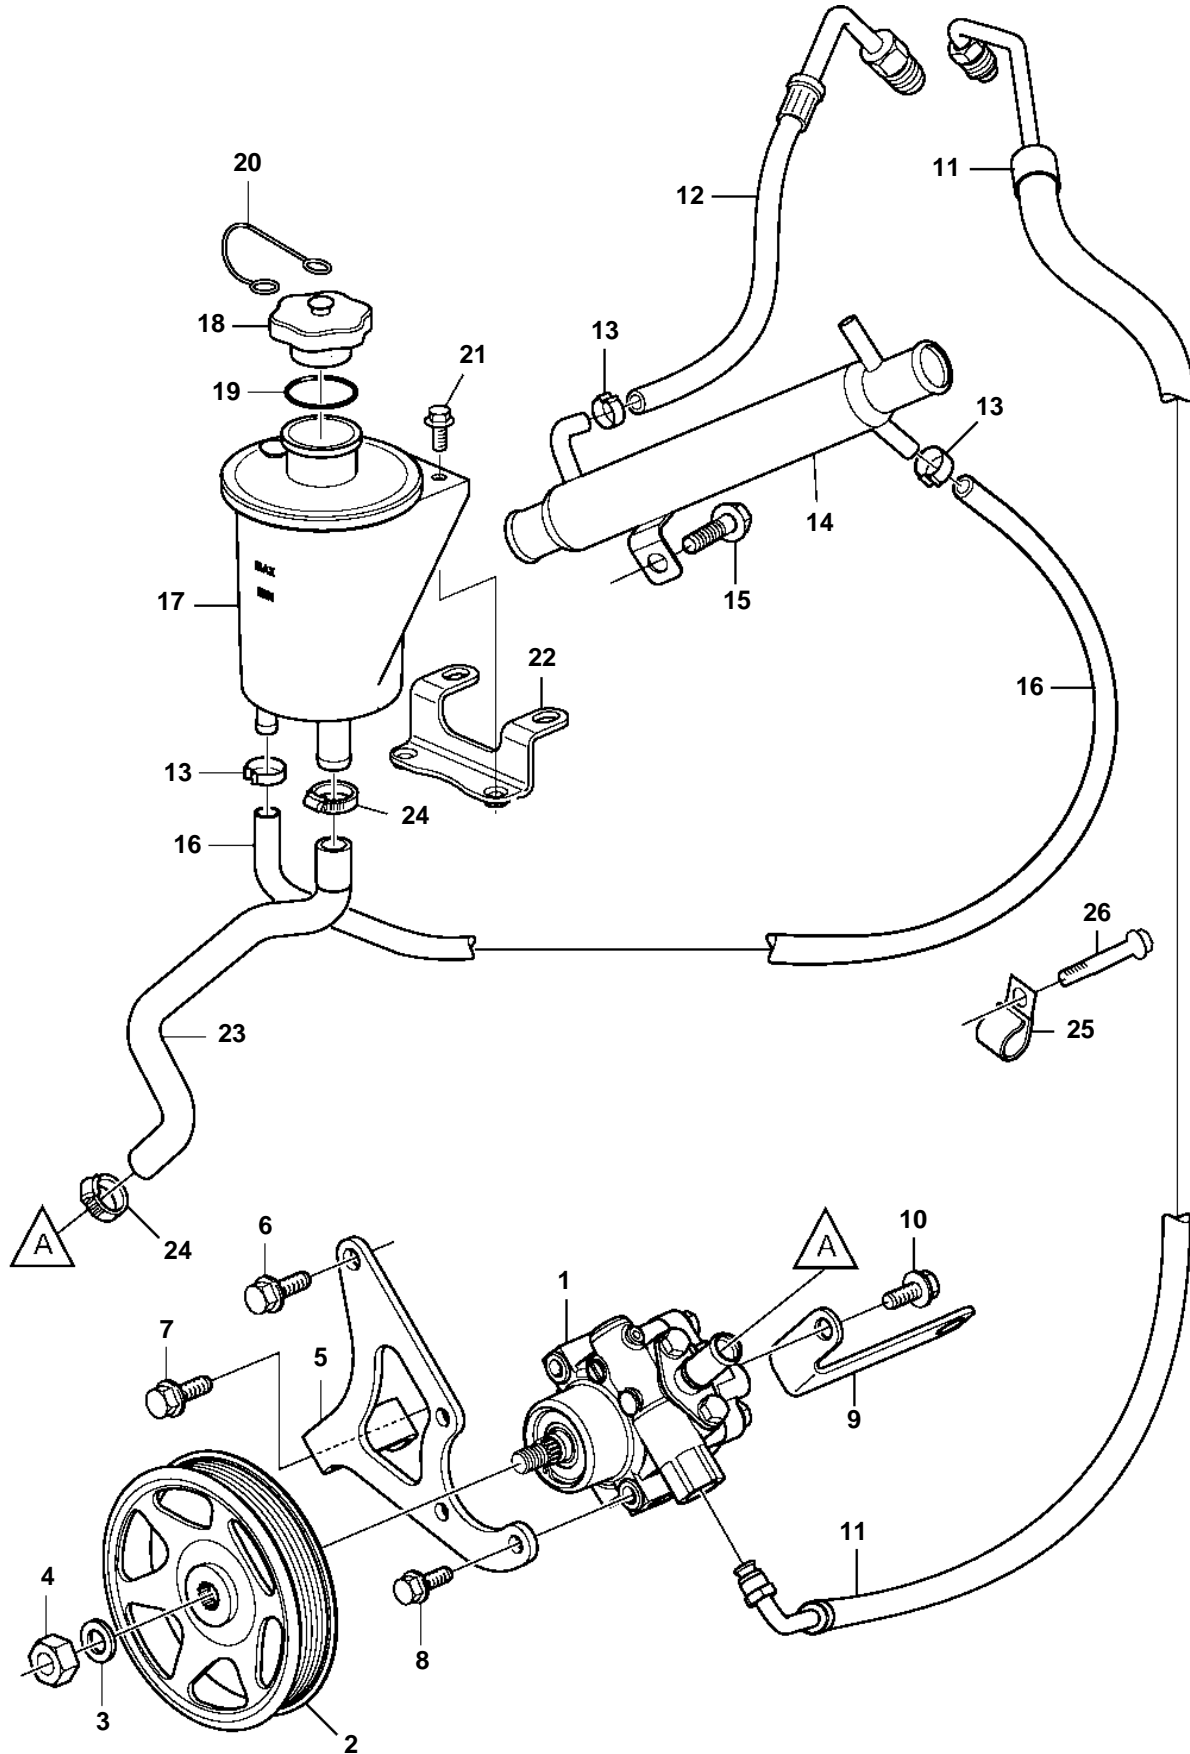

4.3GXIE-M

4.3GXIE-M

REF	PART NO.	QTY	DESCRIPTION	NOTES
1	3887373	1	Power steering pump	
2	3889611	1	Pulley	
3	3889615	1	Washer	
4	3889613	1	Nut	
5	3887731	1	Bracket	
6	3853405	1	Screw	
7	3853557	1	Screw	
8	3595494	3	Screw	
9	3887776	1	Bracket	
10	3595499	1	Screw	
11	3888739	1	Hose assembly	
12	3863148	1	Hose	
13	982663	3	Hose clamp	
14	3862629	1	Oil cooler	
15	3860582	1	Screw	
16		1	Hose	
17	3887375	1	Reservoir	
18		1	· Cap	not sold separately
19		1	· O-ring	not sold separately
20		1	· Retainer	not sold separately
21	946544	2	Flange screw	
22		1	Bracket	Part not sold
23	21128313	1	Hose	
24	3853794	2	Hose clamp	
25		1	Clamp, J	Part not sold
26	3853392	1	Screw	