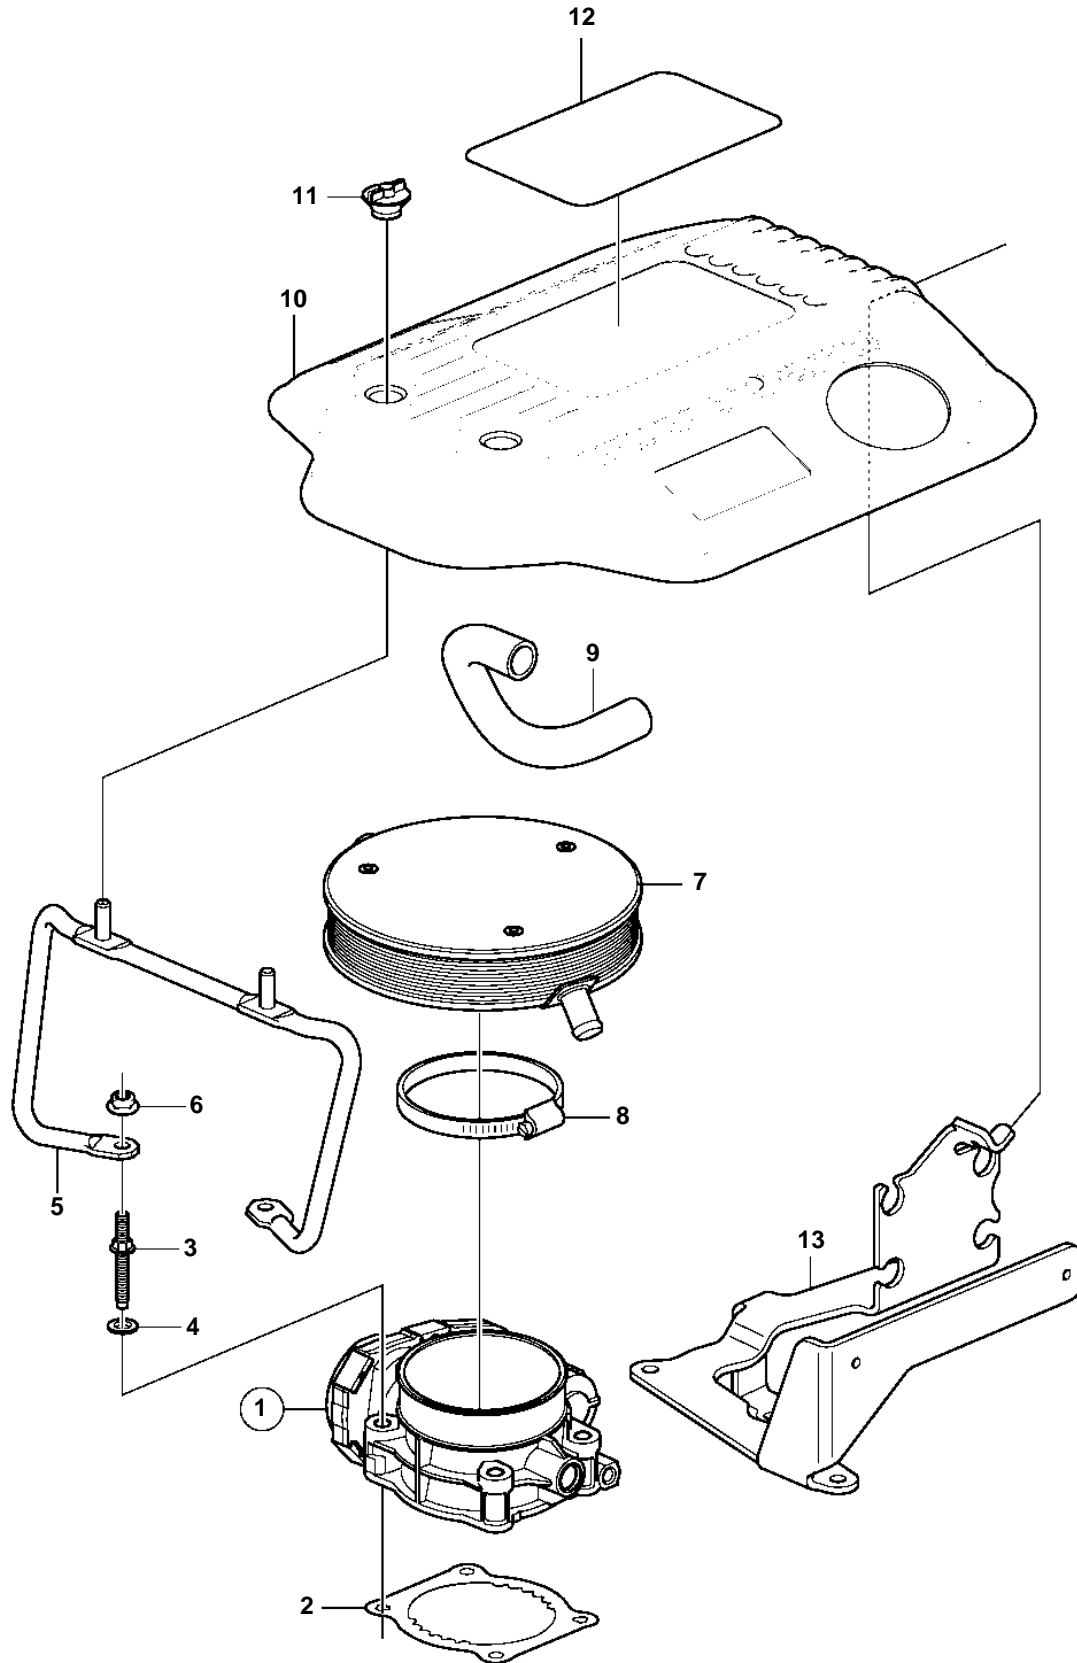

4.3GXIE-M

4.3GXIE-M

REF	PART NO.	QTY	DESCRIPTION	NOTES
1	21141689	1	Body	
		1	· Switch, idle validation	not sold separately
		2	· Sensor kit, throttle position	not sold separately
2	3849022	1	Gasket	
3	3858964	4	Stud	
4		4	· Washer	not sold separately
5	21297364	1	Bracket	see "Electronic Shift and Throttle" page
6	981124	2	Flange nut	
7	21297352	1	Flame retainer	
8	21221046	1	Hose clamp	
9	3857178	1	Hose	To valve cover
10	3818430	1	Cover	
11	3841608	2	Nut	
12	3861829	1	Decal	4.3GXi
13	21297333	1	Bracket	see "Electronic Shift and Throttle" page