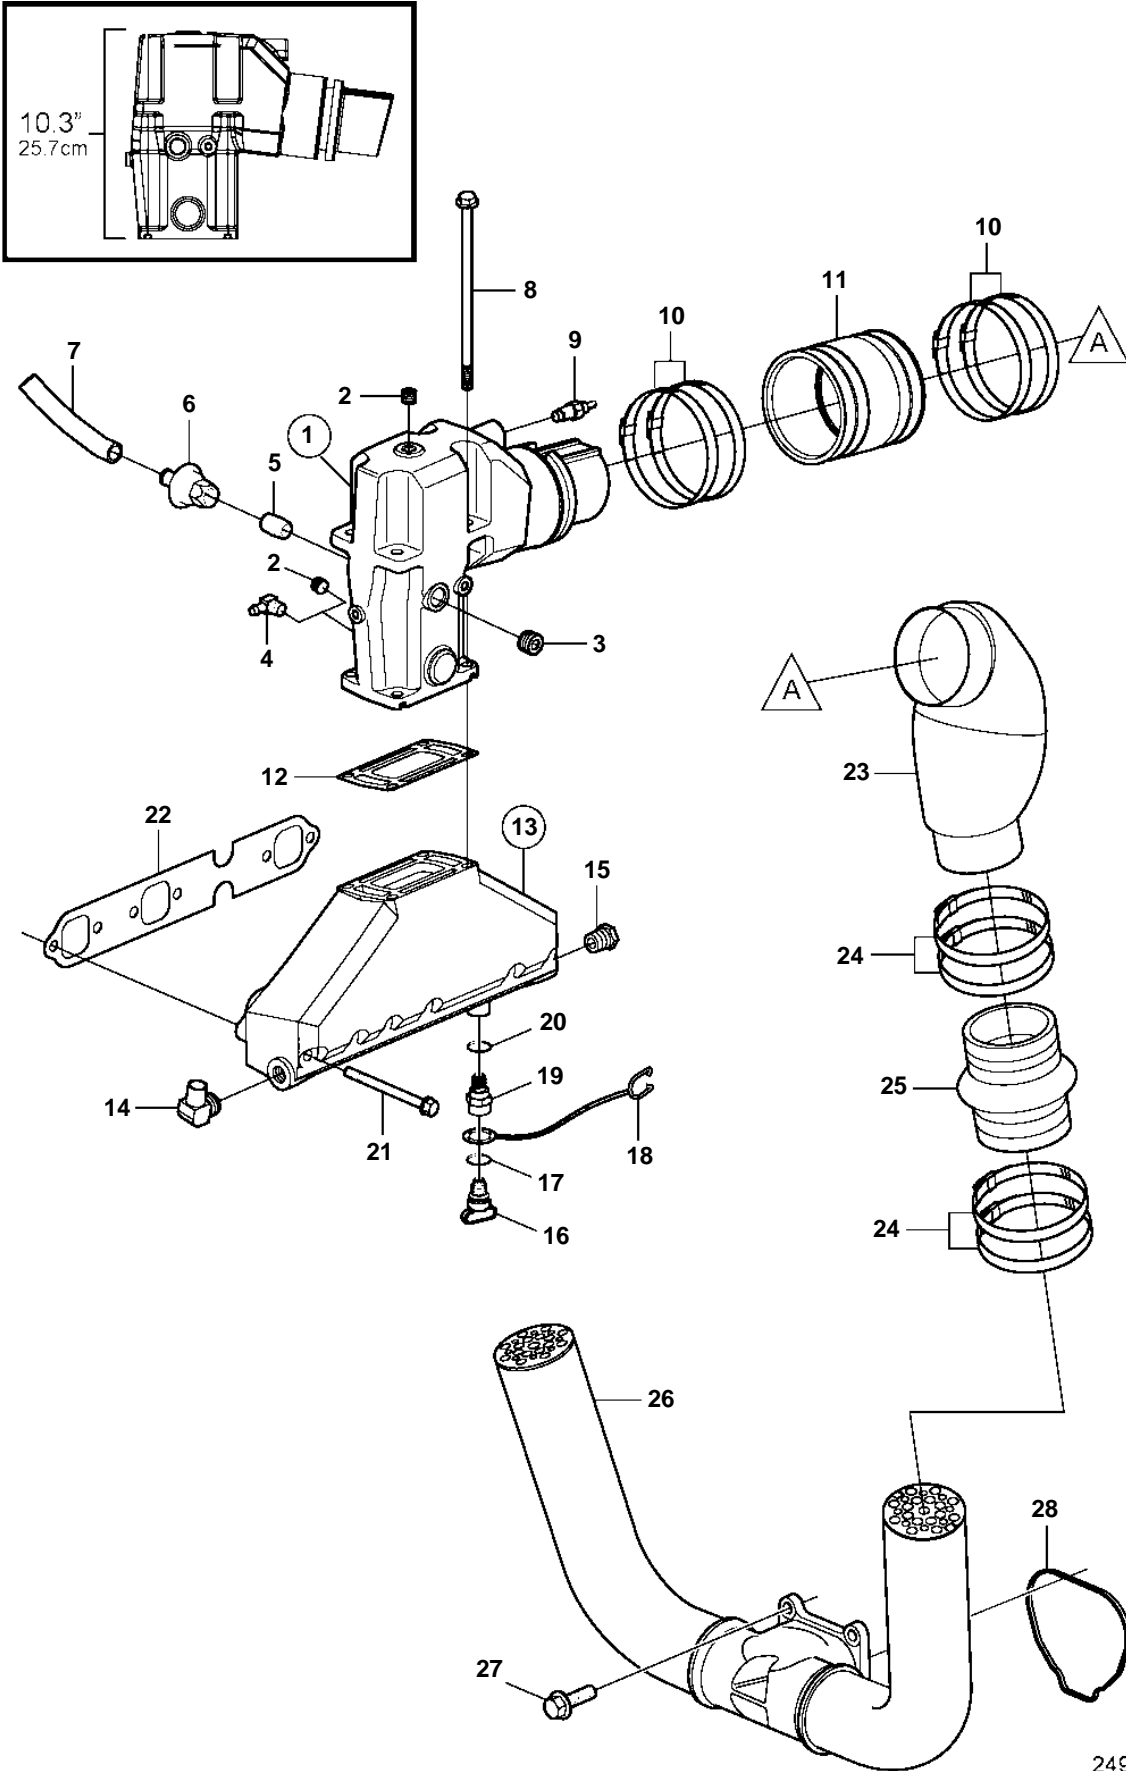

4.3GXIE-M

4.3GXIE-M

REF	PART NO.	QTY	DESCRIPTION	SEE SEC.	NOTES
1	3889964	2	Manifold		
			· Bulletin P-25-1-4	P-25-1-4-EN	Tall Riser Options
2	3850740	3	Plug		
3	3850999	2	Plug		
4	3853597	1	Elbow		
5	3857763	2	Fitting		
6	3857761	2	Valve		
7	3857178	1	Hose		Starboard
	3862744	1	Hose		Port
8	3808361	8	Screw		
9	3862500	2	Temperature sensor		
10	3863443	8	Hose clamp		
11	3852696	2	Hose		
12	3863191	1	Kit		
		2	· Gasket		not sold separately
13	3847672	2	Manifold		
14	3852538	2	Elbow		
15	3595388	2	Plug		
16	21114522	2	Drain plug		
	3849500	2	· Plug		Replaced by 21114522
17	976970	2	· O-ring		
18	3849892	2	· Retainer		
19	21238201	2	Adapter		
20	976970	2	· O-ring		
21	3857184	12	Flange screw		
22	3853412	2	Gasket		
23	3854874	2	Exhaust pipe		
24	3863442	8	Hose clamp		
25	3863450	2	Bellows		
26	3847749	1	Exhaust pipe		
27	3841928	4	Screw		
28	3841013	1	Gasket		