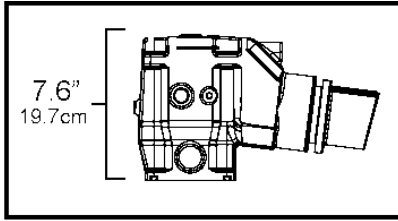

4.3GXIE-M

4.3GXIE-M

REF	PART NO.	QTY	DESCRIPTION	SEE SEC.	NOTES
1	3863061	2	Elbow		
			· Bulletin P-25-1-5	P-25-1-5-EN	Riser Extension Kit
			· Bulletin P-25-1-4	P-25-1-4-EN	Tall Riser Options
2	3850740	4	Plug		
3	3853597	1	Elbow		
4	3808361	8	Screw		
5	3862500	2	Temperature sensor		
6	3863443	8	Hose clamp		
7	3852696	2	Hose		
8	3863191	1	Kit		
		2	· Gasket		not sold separately
9	3847672	2	Manifold		
10	3852538	2	Elbow		
11	3595388	2	Plug		
12	21114522	2	Drain plug		
	3849500	2	· Plug		Replaced by 21114522
13	976970	2	· O-ring		
14	3849892	2	· Retainer		
15	21238201	2	Adapter		
16	976970	2	· O-ring		
17	3857184	12	Flange screw		
18	3843412	2	Heat shield		
19	3863189	2	Elbow		
20	3863442	8	Hose clamp		
21	3863450	2	Bellows		
22	3888684	1	Exhaust pipe		
23	3841928	4	Screw		
24	3841013	1	Gasket		