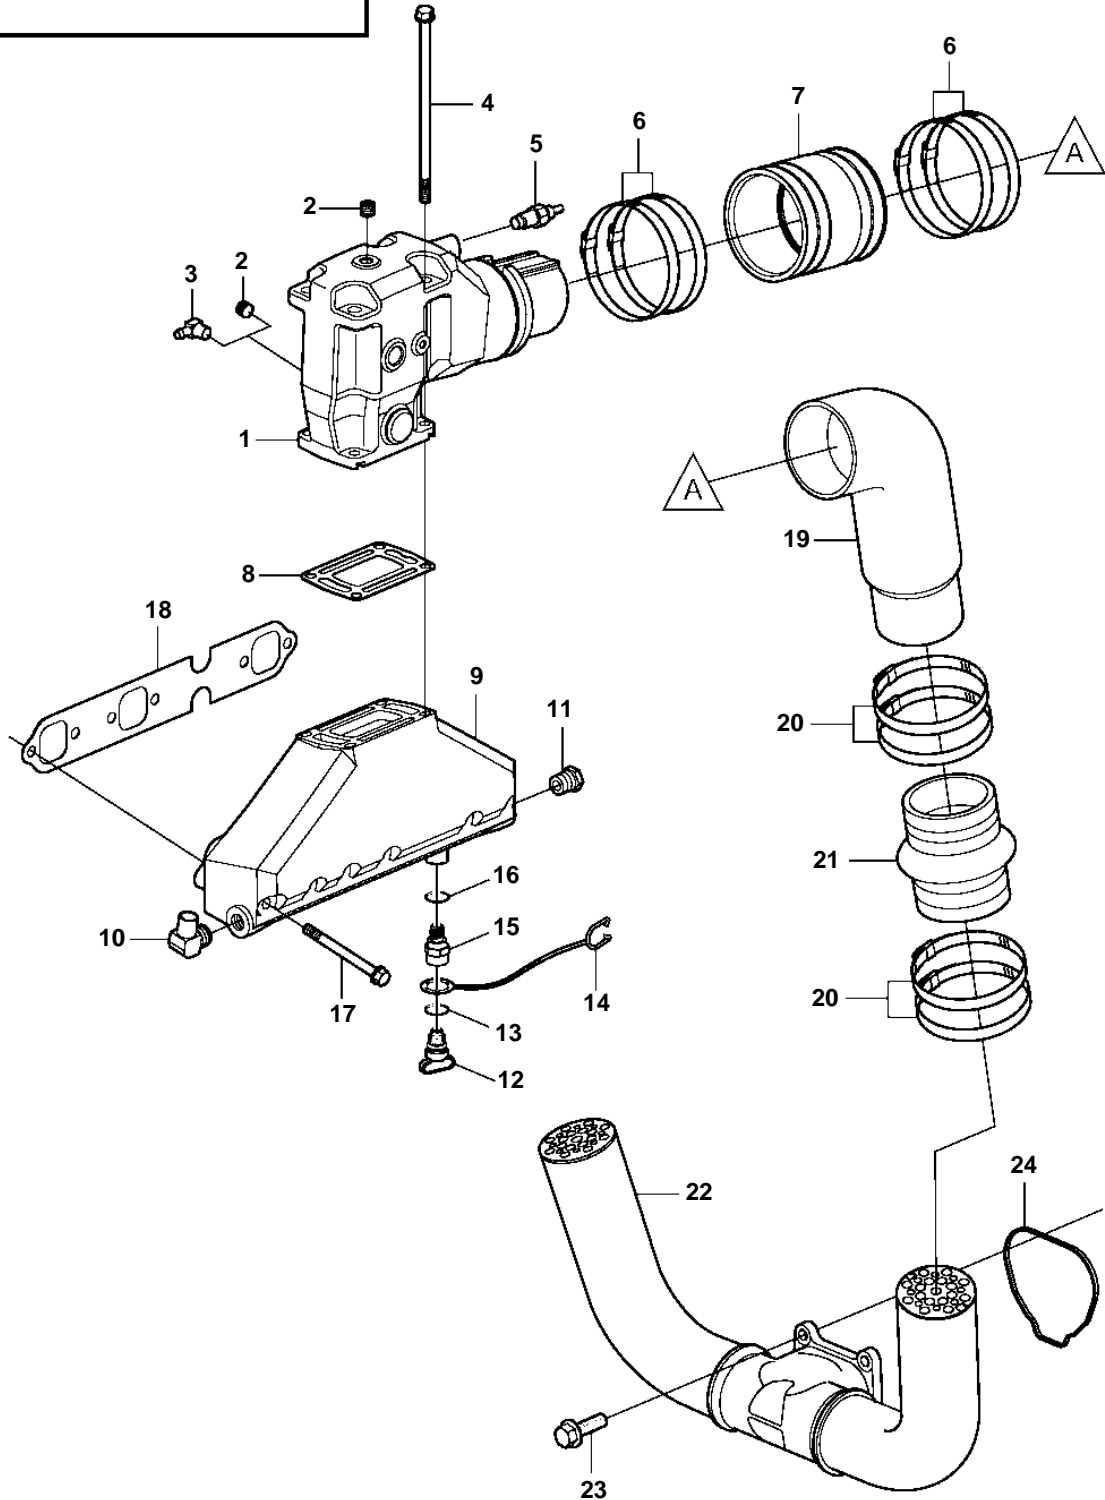

4.3GXIE-M

4.3GXIE-M

REF	PART NO.	QTY	DESCRIPTION	SEE SEC.	NOTES
1	3863061	2	Elbow		
			· Bulletin P-25-1-5	P-25-1-5-EN	Riser Extension Kit
			· Bulletin P-25-1-4	P-25-1-4-EN	Tall Riser Options
2	3850740	4	Plug		
3	3853597	1	Elbow		
4	3808361	8	Screw		
5	3862500	2	Temperature sensor		
6	3863443	8	Hose clamp		
7	3852696	2	Hose		
8	3863191	1	Kit		
		2	· Gasket		not sold separately
9	3847672	2	Manifold		
10	3852538	2	Elbow		
11	3595388	2	Plug		
12	21114522	2	Drain plug		
	3849500	2	· Plug		Replaced by 21114522
13	976970	2	· O-ring		
14	3849892	2	· Retainer		
15	21238201	2	Adapter		
16	976970	2	· O-ring		
17	3857184	12	Flange screw		
18	3843412	2	Heat shield		
19	3863189	2	Elbow		
20	3863442	8	Hose clamp		
21	3863450	2	Bellows		
22	3888684	1	Exhaust pipe		
23	3841928	4	Screw		
24	3841013	1	Gasket		