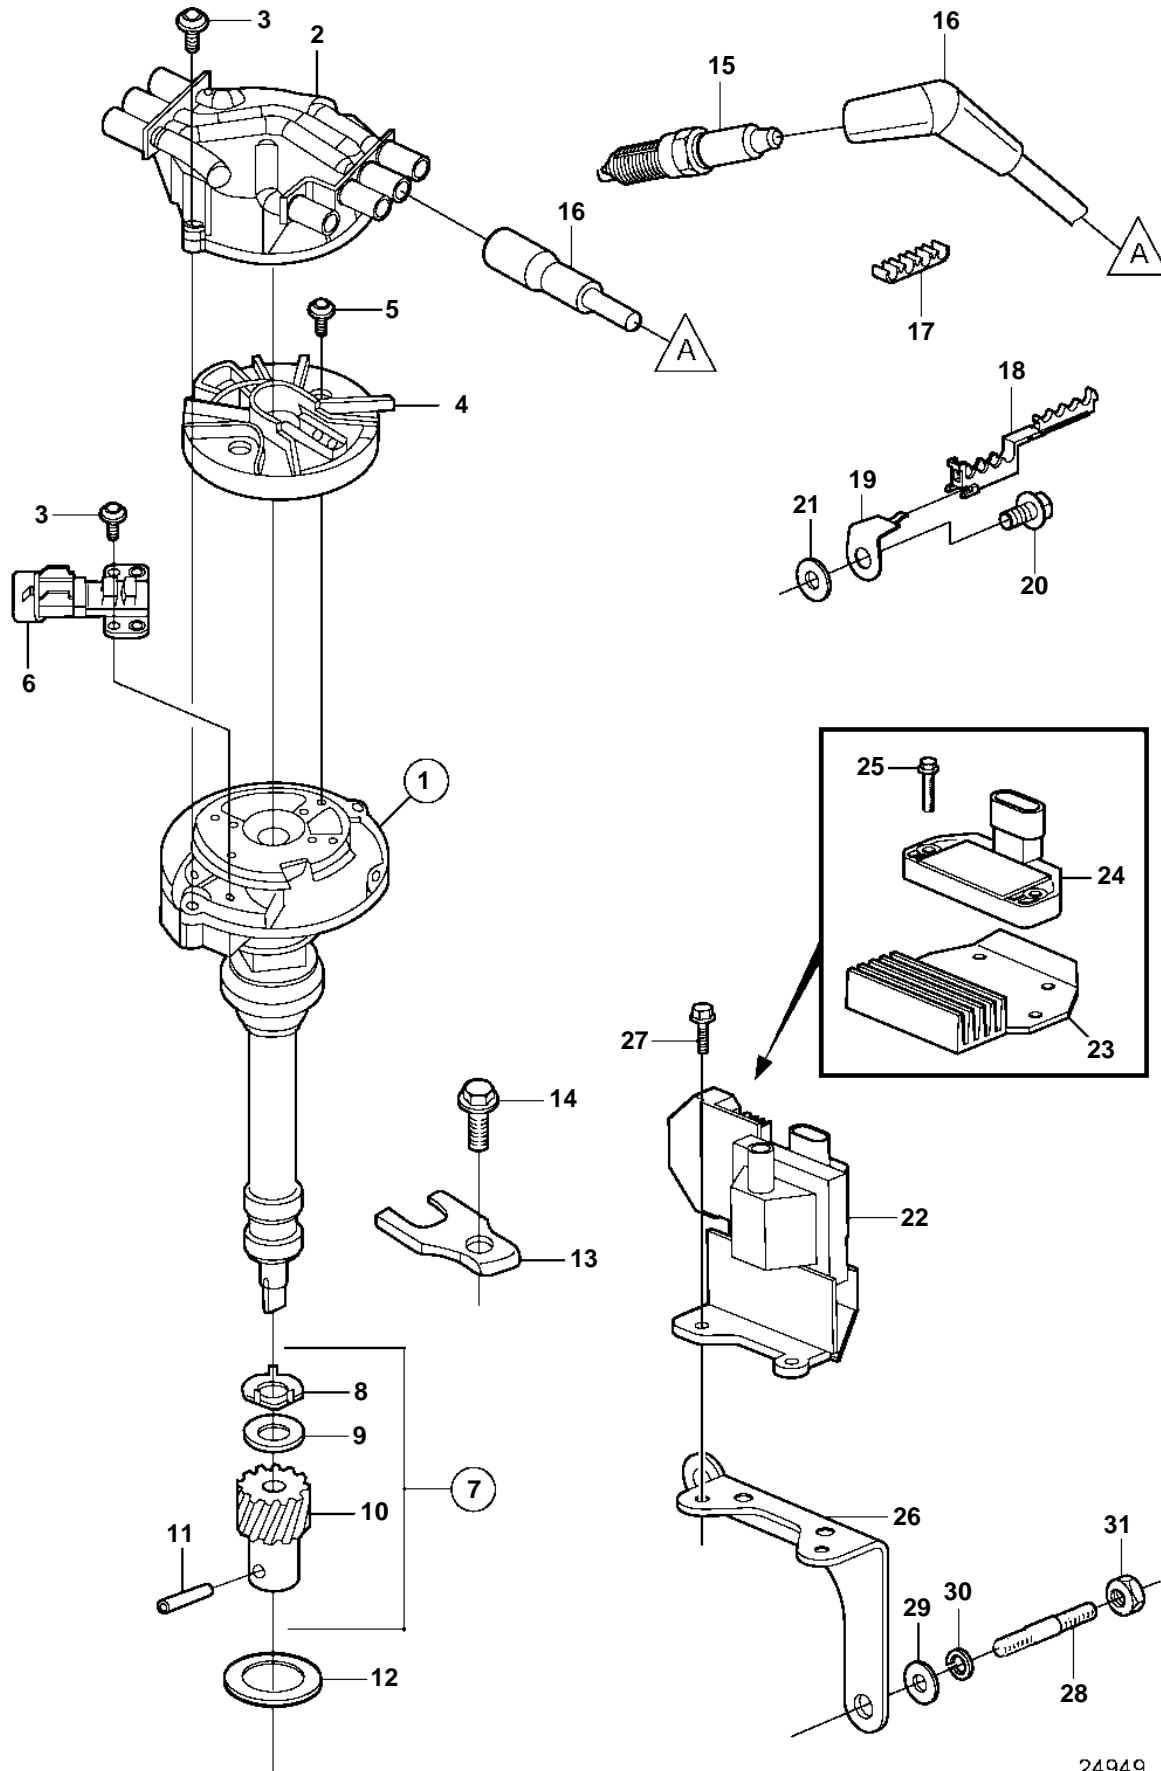

4.3GXIE-M

4.3GXIE-M

| REF | PART NO. | QTY | DESCRIPTION | NOTES |
|-----|----------|-----|-----------------------------|---------------------|
| 1 | 40005334 | 1 | Distributor | |
| 2 | 3859019 | 1 | · Distributor cap | |
| 3 | 3858976 | 4 | · Bolt | |
| 4 | 3858977 | 1 | · Rotor | |
| 5 | 3858978 | 2 | · Bolt | |
| 6 | 3863130 | 1 | · Sensor, camshaft position | |
| 7 | 3858980 | 1 | · Kit | |
| 8 | | 1 | · · Washer | not sold separately |
| 9 | | 1 | · · Washer | not sold separately |
| 10 | | 1 | · · Gear | not sold separately |
| 11 | | 1 | · · Pin | not sold separately |
| 12 | 3852109 | 1 | Gasket | |
| 13 | 3852108 | 1 | Clamp | |
| 14 | 3861978 | 1 | Screw | |
| 15 | 3858997 | 1 | Kit | 6 pack |
| | 3858998 | 1 | Kit | 24 pack |
| 16 | 3888327 | 1 | Ignition cable kit | |
| 17 | 3852491 | 2 | Retainer | |
| 18 | 3852619 | 2 | Retainer | |
| 19 | 3856052 | 2 | Bracket | |
| 20 | 3853557 | 2 | Screw | |
| 21 | 980933 | 1 | Washer | Starboard |
| 22 | 3861985 | 1 | Coil | |
| 23 | 3858985 | 1 | · Cooling plate | |
| 24 | 3858984 | 1 | · Module | |
| 25 | 3858986 | 2 | · Bolt | |
| 26 | 3863294 | 1 | Bracket | |
| 27 | 946544 | 2 | Flange screw | |
| 28 | 3857937 | 2 | Stud | |
| 29 | 980933 | 2 | Washer | |
| 30 | 3852046 | 2 | Spring washer | |
| 31 | 971071 | 2 | Hexagon nut | |