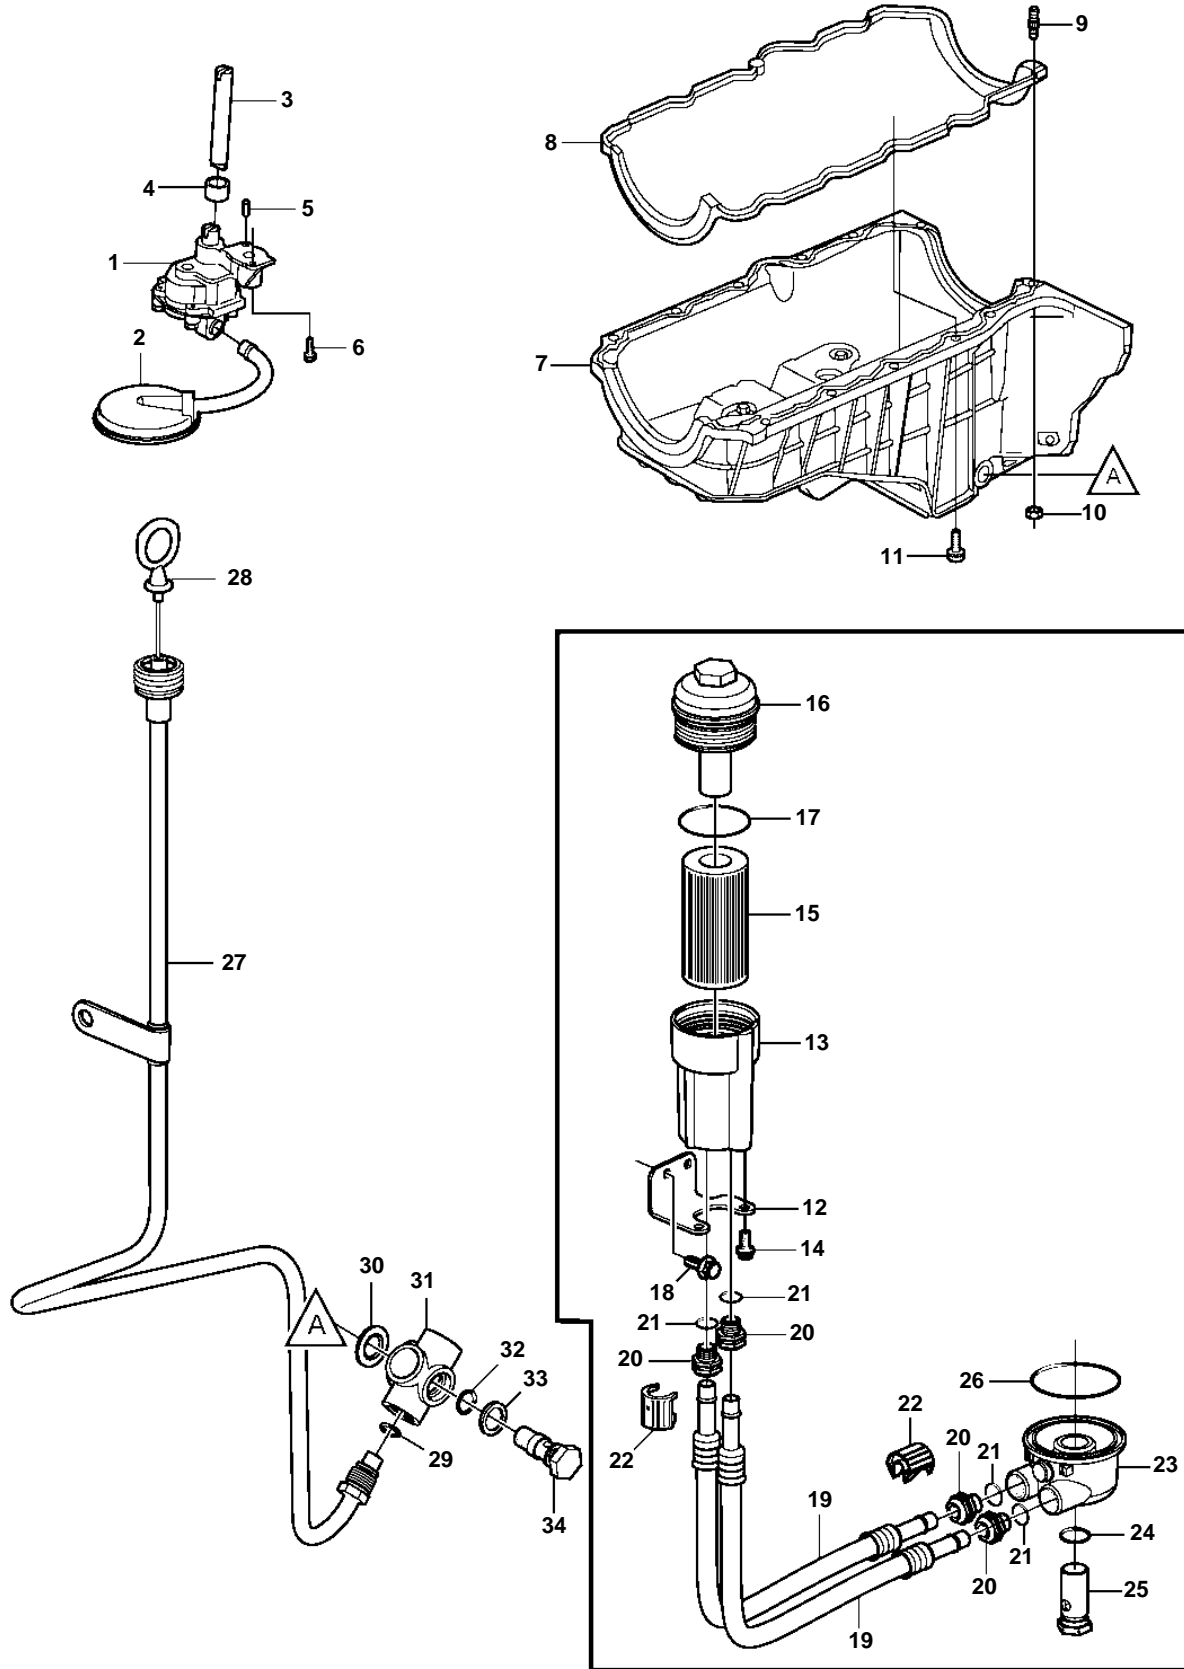

4.3GXIE-M

24155

4.3GXIE-M

REF	PART NO.	QTY	DESCRIPTION	NOTES
1	3856125	1	Oil pump	
2	3857714	1	Oil strainer	
3	3853198	1	Shaft	
4	3853199	1	Retainer	
5	3855972	2	Pin	
6	3853234	1	Bolt	
7	21124851	1	Oil pan	
8	21124852	1	Gasket	
9	3857718	2	Stud	
10	3856930	2	Nut	
11	3855802	10	Bolt	
12	21106491	1	Bracket	
13	3886659	1	Oil reservoir	
14	3595499	2	Screw	
15	8692305	1	Oil filter	
16	3875234	1	Cardboard tube	
17		1	· O-ring	not sold separately
18	3595499	2	Screw	
19	3848321	2	Hose assembly	
20	3886181	4	Fitting screw	
21		4	· O-ring	not sold separately
22	3888543	4	Clip	
23	3886159	1	Adapter	
24	3852089	1	O-ring	
25	3854695	1	Retainer	
26	3854416	1	O-ring	
27	3595385	1	Dipstick tube	
28	21107443	1	Dipstick	
29	3852033	1	O-ring	
30	3851981	1	Washer	
31	3587783	1	Fitting	
32	3853674	1	O-ring	
33	3852007	1	Washer	
34	888958	1	Retainer	