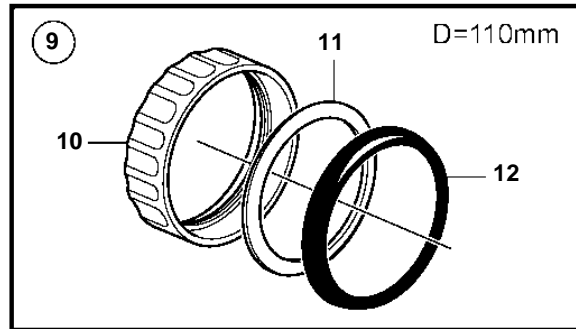

## 4.3GXIE-M

REF	PART NO.	QTY	DESCRIPTION	SEE SEC.	NOTES
1	3885696	1	Tachometer		6000 RPM, Black
	21234541	1	Tachometer		6000 RPM, Black
	3885697	1	Tachometer		6000 RPM, White
	21234537	1	Tachometer		6000 RPM, White
2	3884843	1	· Wiring harness		
3	3847841	1	Tachometer kit		6000 RPM, Black
			· Bulletin P-36-9-3	P-36-9-3-EN	New products in the EVC family
3	21234545	1	Tachometer kit		6000 RPM, Black
	3847844	1	Tachometer kit		6000 RPM, White
			· Bulletin P-36-9-3	P-36-9-3-EN	New products in the EVC family
3	21234544	1	Tachometer kit		6000 RPM, White
4	874930	1	Speedometer		White 0-40 Knots, 0-45 MPH
	874917	1	Speedometer		Black 0-40 Knots, 0-45 MPH
	881650	1	Speedometer		White 0-60 Knots, 0-70 MPH
	881645	1	Speedometer		Black 0-60 Knots, 0-70 MPH
	3807508	1	Speedometer		Black, 0-45 MPH
	3807510	1	Speedometer		Black, 0-70 MPH
		1	Speedometer		White, 0-45 MPH, part no longer sold
	3807513	1	Speedometer		White, 0-70 MPH
	3595249	1	Speedometer		Unit neutral, D=110mm, White 0-40 Knots, replaced by next part number
			· Bulletin P-36-9-3	P-36-9-3-EN	New products in the EVC family
4	21265103		Speedometer		Unit neutral, D=110mm, White 0-40 Knots
	3595253	1	Speedometer		Unit neutral, D=110mm, White 0-60 Knots, replaced by next part number
			· Bulletin P-36-9-3	P-36-9-3-EN	New products in the EVC family
4	21265105	1	Speedometer		Unit neutral, D=110mm, White 0-60 Knots
	3595246	1	Speedometer		Unit neutral, D=110mm, Black 0-40 Knots, replaced by next part number
			· Bulletin P-36-9-3	P-36-9-3-EN	New products in the EVC family
4	21265101	1	Speedometer		Unit neutral, D=110mm, Black 0-40 Knots
	3595250	1	Speedometer		Unit neutral, D=110mm, Black 0-60 Knots, replaced by next part number
			· Bulletin P-36-9-3	P-36-9-3-EN	New products in the EVC family
4	21265104	1	Speedometer		Unit neutral, D=110mm, Black 0-60 Knots
5	874708	1	Mounting kit		Black
6	874449	1	· Attaching ring		
7	874706	1	· Gasket		
8	874447	1	· Ring		
9	3847888	1	Mounting kit		Black
			· Bulletin P-36-9-3	P-36-9-3-EN	New products in the EVC family
10	3884098	1	· Attaching ring		
11	3884103	1	· Gasket		
12	3847887	1	· Ring		
13	874732	1	Mounting kit		Chrome
14	874449	1	· Attaching ring		
15	874706	1	· Gasket		
16	874730	1	· Ring		
17	3885216	1	Mounting kit		Chrome
			· Bulletin P-36-9-3	P-36-9-3-EN	New products in the EVC family
18	3884098	1	· Attaching ring		
19	3884103	1	· Gasket		
20	3884096	1	· Ring		
21	881612	1	Brace kit		Black
22	881610	2	· Nut		
23	881608	1	· Brace		
24	881609	2	· Stud		
25	874706	1	· Gasket		
26	874447	1	· Ring		
27	881614	1	Brace kit		Chrome
28	881610	2	· Nut		
29	881608	1	· Brace		
30	881609	2	· Stud		
31	874706	1	· Gasket		
32	874730	1	· Ring		
33	3886791	1	X-ring		For flush mounting.
			· Bulletin P-36-9-3	P-36-9-3-EN	New products in the EVC family