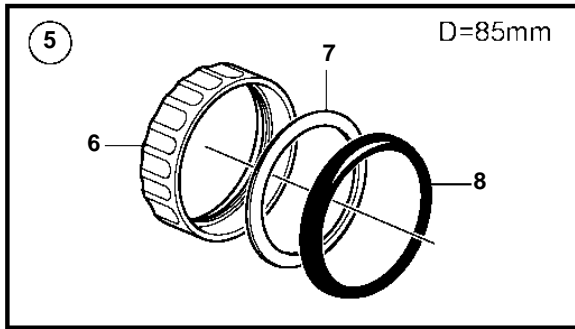

## 4.3GXIE-M

REF	PART NO.	QTY	DESCRIPTION	SEE SEC.	NOTES
1	3885696	1	Tachometer		6000 RPM, Black
	21234541	1	Tachometer		6000 RPM, Black
	3885697	1	Tachometer		6000 RPM, White
	21234537	1	Tachometer		6000 RPM, White
2	3884843	1	· Wiring harness		
3	3847841	1	Tachometer kit		6000 RPM, Black
			· Bulletin P-36-9-3	P-36-9-3-EN	New products in the EVC family
3	21234545	1	Tachometer kit		6000 RPM, Black
	3847844	1	Tachometer kit		6000 RPM, White
			· Bulletin P-36-9-3	P-36-9-3-EN	New products in the EVC family
3	21234544	1	Tachometer kit		6000 RPM, White
4	874930	1	Speedometer		White 0-40 Knots, 0-45 MPH
	874917	1	Speedometer		Black 0-40 Knots, 0-45 MPH
	881650	1	Speedometer		White 0-60 Knots, 0-70 MPH
	881645	1	Speedometer		Black 0-60 Knots, 0-70 MPH
	3807508	1	Speedometer		Black, 0-45 MPH
	3807510	1	Speedometer		Black, 0-70 MPH
		1	Speedometer		White, 0-45 MPH, part no longer sold
	3807513	1	Speedometer		White, 0-70 MPH
	3595249	1	Speedometer		Unit neutral, D=110mm, White 0-40 Knots, replaced by next part number
			· Bulletin P-36-9-3	P-36-9-3-EN	New products in the EVC family
4	21265103		Speedometer		Unit neutral, D=110mm, White 0-40 Knots
	3595253	1	Speedometer		Unit neutral, D=110mm, White 0-60 Knots, replaced by next part number
			· Bulletin P-36-9-3	P-36-9-3-EN	New products in the EVC family
4	21265105	1	Speedometer		Unit neutral, D=110mm, White 0-60 Knots
	3595246	1	Speedometer		Unit neutral, D=110mm, Black 0-40 Knots, replaced by next part number
			· Bulletin P-36-9-3	P-36-9-3-EN	New products in the EVC family
4	21265101	1	Speedometer		Unit neutral, D=110mm, Black 0-40 Knots
	3595250	1	Speedometer		Unit neutral, D=110mm, Black 0-60 Knots, replaced by next part number
			· Bulletin P-36-9-3	P-36-9-3-EN	New products in the EVC family
4	21265104	1	Speedometer		Unit neutral, D=110mm, Black 0-60 Knots
5	874708	1	Mounting kit		Black
6	874449	1	· Attaching ring		
7	874706	1	· Gasket		
8	874447	1	· Ring		
9	3847888	1	Mounting kit		Black
			· Bulletin P-36-9-3	P-36-9-3-EN	New products in the EVC family
10	3884098	1	· Attaching ring		
11	3884103	1	· Gasket		
12	3847887	1	· Ring		
13	874732	1	Mounting kit		Chrome
14	874449	1	· Attaching ring		
15	874706	1	· Gasket		
16	874730	1	· Ring		
17	3885216	1	Mounting kit		Chrome
			· Bulletin P-36-9-3	P-36-9-3-EN	New products in the EVC family
18	3884098	1	· Attaching ring		
19	3884103	1	· Gasket		
20	3884096	1	· Ring		
21	881612	1	Brace kit		Black
22	881610	2	· Nut		
23	881608	1	· Brace		
24	881609	2	· Stud		
25	874706	1	· Gasket		
26	874447	1	· Ring		
27	881614	1	Brace kit		Chrome
28	881610	2	· Nut		
29	881608	1	· Brace		
30	881609	2	· Stud		
31	874706	1	· Gasket		
32	874730	1	· Ring		
33	3886791	1	X-ring		For flush mounting.
			· Bulletin P-36-9-3	P-36-9-3-EN	New products in the EVC family