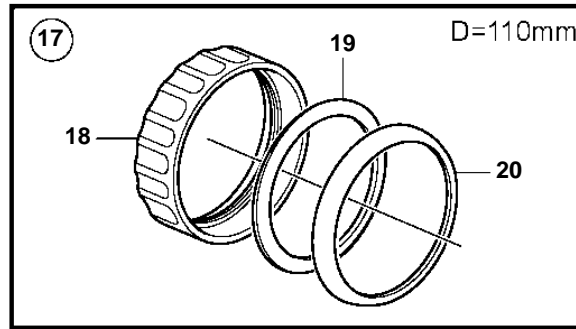

## 4.3GXIE-M

REF	PART NO.	QTY	DESCRIPTION	SEE SEC.	NOTES
1	3885696	1	Tachometer		6000 RPM, Black
	21234541	1	Tachometer		6000 RPM, Black
	3885697	1	Tachometer		6000 RPM, White
	21234537	1	Tachometer		6000 RPM, White
2	3884843	1	· Wiring harness		
3	3847841	1	Tachometer kit		6000 RPM, Black
			· Bulletin P-36-9-3	P-36-9-3-EN	New products in the EVC family
3	21234545	1	Tachometer kit		6000 RPM, Black
	3847844	1	Tachometer kit		6000 RPM, White
			· Bulletin P-36-9-3	P-36-9-3-EN	New products in the EVC family
3	21234544	1	Tachometer kit		6000 RPM, White
4	874930	1	Speedometer		White 0-40 Knots, 0-45 MPH
	874917	1	Speedometer		Black 0-40 Knots, 0-45 MPH
	881650	1	Speedometer		White 0-60 Knots, 0-70 MPH
	881645	1	Speedometer		Black 0-60 Knots, 0-70 MPH
	3807508	1	Speedometer		Black, 0-45 MPH
	3807510	1	Speedometer		Black, 0-70 MPH
		1	Speedometer		White, 0-45 MPH, part no longer sold
	3807513	1	Speedometer		White, 0-70 MPH
	3595249	1	Speedometer		Unit neutral, D=110mm, White 0-40 Knots, replaced by next part number
			· Bulletin P-36-9-3	P-36-9-3-EN	New products in the EVC family
4	21265103		Speedometer		Unit neutral, D=110mm, White 0-40 Knots
	3595253	1	Speedometer		Unit neutral, D=110mm, White 0-60 Knots, replaced by next part number
			· Bulletin P-36-9-3	P-36-9-3-EN	New products in the EVC family
4	21265105	1	Speedometer		Unit neutral, D=110mm, White 0-60 Knots
	3595246	1	Speedometer		Unit neutral, D=110mm, Black 0-40 Knots, replaced by next part number
			· Bulletin P-36-9-3	P-36-9-3-EN	New products in the EVC family
4	21265101	1	Speedometer		Unit neutral, D=110mm, Black 0-40 Knots
	3595250	1	Speedometer		Unit neutral, D=110mm, Black 0-60 Knots, replaced by next part number
			· Bulletin P-36-9-3	P-36-9-3-EN	New products in the EVC family
4	21265104	1	Speedometer		Unit neutral, D=110mm, Black 0-60 Knots
5	874708	1	Mounting kit		Black
6	874449	1	· Attaching ring		
7	874706	1	· Gasket		
8	874447	1	· Ring		
9	3847888	1	Mounting kit		Black
			· Bulletin P-36-9-3	P-36-9-3-EN	New products in the EVC family
10	3884098	1	· Attaching ring		
11	3884103	1	· Gasket		
12	3847887	1	· Ring		
13	874732	1	Mounting kit		Chrome
14	874449	1	· Attaching ring		
15	874706	1	· Gasket		
16	874730	1	· Ring		
17	3885216	1	Mounting kit		Chrome
			· Bulletin P-36-9-3	P-36-9-3-EN	New products in the EVC family
18	3884098	1	· Attaching ring		
19	3884103	1	· Gasket		
20	3884096	1	· Ring		
21	881612	1	Brace kit		Black
22	881610	2	· Nut		
23	881608	1	· Brace		
24	881609	2	· Stud		
25	874706	1	· Gasket		
26	874447	1	· Ring		
27	881614	1	Brace kit		Chrome
28	881610	2	· Nut		
29	881608	1	· Brace		
30	881609	2	· Stud		
31	874706	1	· Gasket		
32	874730	1	· Ring		
33	3886791	1	X-ring		For flush mounting.
			· Bulletin P-36-9-3	P-36-9-3-EN	New products in the EVC family