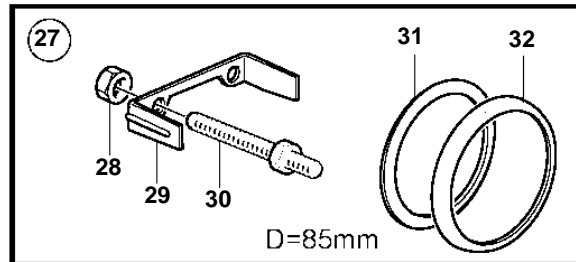

## 4.3GXIE-M

REF	PART NO.	QTY	DESCRIPTION	SEE SEC.	NOTES
1	3885696	1	Tachometer		6000 RPM, Black
	21234541	1	Tachometer		6000 RPM, Black
	3885697	1	Tachometer		6000 RPM, White
	21234537	1	Tachometer		6000 RPM, White
2	3884843	1	· Wiring harness		
3	3847841	1	Tachometer kit		6000 RPM, Black
			· Bulletin P-36-9-3	P-36-9-3-EN	New products in the EVC family
3	21234545	1	Tachometer kit		6000 RPM, Black
	3847844	1	Tachometer kit		6000 RPM, White
			· Bulletin P-36-9-3	P-36-9-3-EN	New products in the EVC family
3	21234544	1	Tachometer kit		6000 RPM, White
4	874930	1	Speedometer		White 0-40 Knots, 0-45 MPH
	874917	1	Speedometer		Black 0-40 Knots, 0-45 MPH
	881650	1	Speedometer		White 0-60 Knots, 0-70 MPH
	881645	1	Speedometer		Black 0-60 Knots, 0-70 MPH
	3807508	1	Speedometer		Black, 0-45 MPH
	3807510	1	Speedometer		Black, 0-70 MPH
		1	Speedometer		White, 0-45 MPH, part no longer sold
	3807513	1	Speedometer		White, 0-70 MPH
	3595249	1	Speedometer		Unit neutral, D=110mm, White 0-40 Knots, replaced by next part number
			· Bulletin P-36-9-3	P-36-9-3-EN	New products in the EVC family
4	21265103		Speedometer		Unit neutral, D=110mm, White 0-40 Knots
	3595253	1	Speedometer		Unit neutral, D=110mm, White 0-60 Knots, replaced by next part number
			· Bulletin P-36-9-3	P-36-9-3-EN	New products in the EVC family
4	21265105	1	Speedometer		Unit neutral, D=110mm, White 0-60 Knots
	3595246	1	Speedometer		Unit neutral, D=110mm, Black 0-40 Knots, replaced by next part number
			· Bulletin P-36-9-3	P-36-9-3-EN	New products in the EVC family
4	21265101	1	Speedometer		Unit neutral, D=110mm, Black 0-40 Knots
	3595250	1	Speedometer		Unit neutral, D=110mm, Black 0-60 Knots, replaced by next part number
			· Bulletin P-36-9-3	P-36-9-3-EN	New products in the EVC family
4	21265104	1	Speedometer		Unit neutral, D=110mm, Black 0-60 Knots
5	874708	1	Mounting kit		Black
6	874449	1	· Attaching ring		
7	874706	1	· Gasket		
8	874447	1	· Ring		
9	3847888	1	Mounting kit		Black
			· Bulletin P-36-9-3	P-36-9-3-EN	New products in the EVC family
10	3884098	1	· Attaching ring		
11	3884103	1	· Gasket		
12	3847887	1	· Ring		
13	874732	1	Mounting kit		Chrome
14	874449	1	· Attaching ring		
15	874706	1	· Gasket		
16	874730	1	· Ring		
17	3885216	1	Mounting kit		Chrome
			· Bulletin P-36-9-3	P-36-9-3-EN	New products in the EVC family
18	3884098	1	· Attaching ring		
19	3884103	1	· Gasket		
20	3884096	1	· Ring		
21	881612	1	Brace kit		Black
22	881610	2	· Nut		
23	881608	1	· Brace		
24	881609	2	· Stud		
25	874706	1	· Gasket		
26	874447	1	· Ring		
27	881614	1	Brace kit		Chrome
28	881610	2	· Nut		
29	881608	1	· Brace		
30	881609	2	· Stud		
31	874706	1	· Gasket		
32	874730	1	· Ring		
33	3886791	1	X-ring		For flush mounting.
			· Bulletin P-36-9-3	P-36-9-3-EN	New products in the EVC family