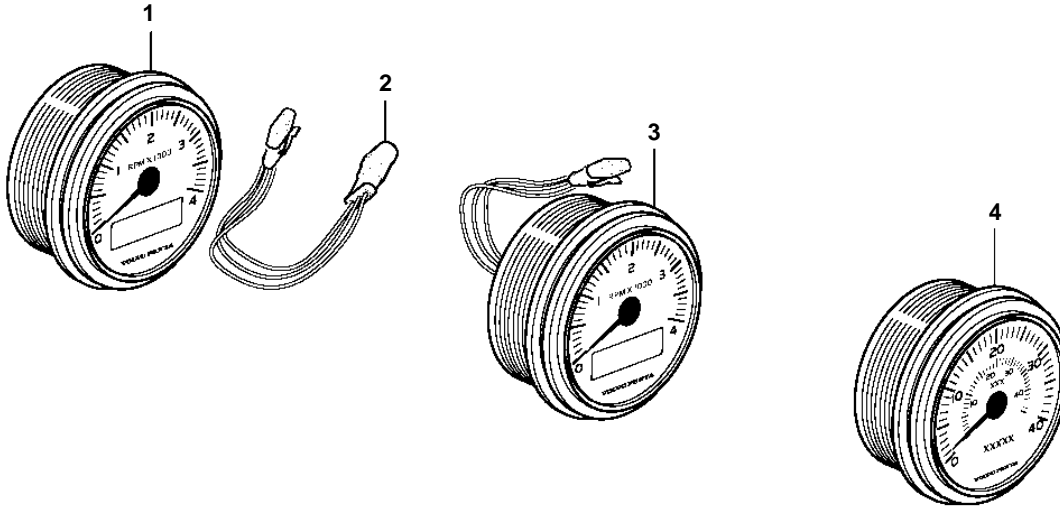

## 4.3GXIE-M

REF	PART NO.	QTY	DESCRIPTION	SEE SEC.	NOTES
1	3885696	1	Tachometer		6000 RPM, Black
	21234541	1	Tachometer		6000 RPM, Black
	3885697	1	Tachometer		6000 RPM, White
	21234537	1	Tachometer		6000 RPM, White
2	3884843	1	· Wiring harness		
3	3847841	1	Tachometer kit		6000 RPM, Black
			· Bulletin P-36-9-3	P-36-9-3-EN	New products in the EVC family
3	21234545	1	Tachometer kit		6000 RPM, Black
	3847844	1	Tachometer kit		6000 RPM, White
			· Bulletin P-36-9-3	P-36-9-3-EN	New products in the EVC family
3	21234544	1	Tachometer kit		6000 RPM, White
4	874930	1	Speedometer		White 0-40 Knots, 0-45 MPH
	874917	1	Speedometer		Black 0-40 Knots, 0-45 MPH
	881650	1	Speedometer		White 0-60 Knots, 0-70 MPH
	881645	1	Speedometer		Black 0-60 Knots, 0-70 MPH
	3807508	1	Speedometer		Black, 0-45 MPH
	3807510	1	Speedometer		Black, 0-70 MPH
		1	Speedometer		White, 0-45 MPH, part no longer sold
	3807513	1	Speedometer		White, 0-70 MPH
	3595249	1	Speedometer		Unit neutral, D=110mm, White 0-40 Knots, replaced by next part number
			· Bulletin P-36-9-3	P-36-9-3-EN	New products in the EVC family
4	21265103		Speedometer		Unit neutral, D=110mm, White 0-40 Knots
	3595253	1	Speedometer		Unit neutral, D=110mm, White 0-60 Knots, replaced by next part number
			· Bulletin P-36-9-3	P-36-9-3-EN	New products in the EVC family
4	21265105	1	Speedometer		Unit neutral, D=110mm, White 0-60 Knots
	3595246	1	Speedometer		Unit neutral, D=110mm, Black 0-40 Knots, replaced by next part number
			· Bulletin P-36-9-3	P-36-9-3-EN	New products in the EVC family
4	21265101	1	Speedometer		Unit neutral, D=110mm, Black 0-40 Knots
	3595250	1	Speedometer		Unit neutral, D=110mm, Black 0-60 Knots, replaced by next part number
			· Bulletin P-36-9-3	P-36-9-3-EN	New products in the EVC family
4	21265104	1	Speedometer		Unit neutral, D=110mm, Black 0-60 Knots
5	874708	1	Mounting kit		Black
6	874449	1	· Attaching ring		
7	874706	1	· Gasket		
8	874447	1	· Ring		
9	3847888	1	Mounting kit		Black
			· Bulletin P-36-9-3	P-36-9-3-EN	New products in the EVC family
10	3884098	1	· Attaching ring		
11	3884103	1	· Gasket		
12	3847887	1	· Ring		
13	874732	1	Mounting kit		Chrome
14	874449	1	· Attaching ring		
15	874706	1	· Gasket		
16	874730	1	· Ring		
17	3885216	1	Mounting kit		Chrome
			· Bulletin P-36-9-3	P-36-9-3-EN	New products in the EVC family
18	3884098	1	· Attaching ring		
19	3884103	1	· Gasket		
20	3884096	1	· Ring		
21	881612	1	Brace kit		Black
22	881610	2	· Nut		
23	881608	1	· Brace		
24	881609	2	· Stud		
25	874706	1	· Gasket		
26	874447	1	· Ring		
27	881614	1	Brace kit		Chrome
28	881610	2	· Nut		
29	881608	1	· Brace		
30	881609	2	· Stud		
31	874706	1	· Gasket		
32	874730	1	· Ring		
33	3886791	1	X-ring		For flush mounting.
			· Bulletin P-36-9-3	P-36-9-3-EN	New products in the EVC family