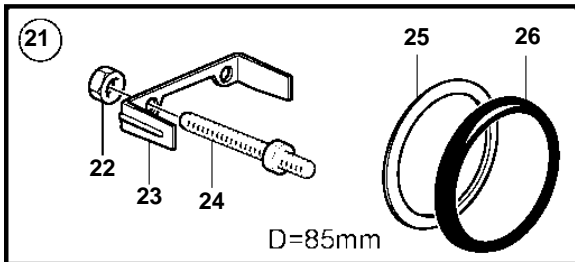

## 4.3GXIE-M

REF	PART NO.	QTY	DESCRIPTION	SEE SEC.	NOTES
1	3885696	1	Tachometer		6000 RPM, Black
	21234541	1	Tachometer		6000 RPM, Black
	3885697	1	Tachometer		6000 RPM, White
	21234537	1	Tachometer		6000 RPM, White
2	3884843	1	· Wiring harness		
3	3847841	1	Tachometer kit		6000 RPM, Black
			· Bulletin P-36-9-3	P-36-9-3-EN	New products in the EVC family
3	21234545	1	Tachometer kit		6000 RPM, Black
	3847844	1	Tachometer kit		6000 RPM, White
			· Bulletin P-36-9-3	P-36-9-3-EN	New products in the EVC family
3	21234544	1	Tachometer kit		6000 RPM, White
4	874930	1	Speedometer		White 0-40 Knots, 0-45 MPH
	874917	1	Speedometer		Black 0-40 Knots, 0-45 MPH
	881650	1	Speedometer		White 0-60 Knots, 0-70 MPH
	881645	1	Speedometer		Black 0-60 Knots, 0-70 MPH
	3807508	1	Speedometer		Black, 0-45 MPH
	3807510	1	Speedometer		Black, 0-70 MPH
		1	Speedometer		White, 0-45 MPH, part no longer sold
	3807513	1	Speedometer		White, 0-70 MPH
	3595249	1	Speedometer		Unit neutral, D=110mm, White 0-40 Knots, replaced by next part number
			· Bulletin P-36-9-3	P-36-9-3-EN	New products in the EVC family
4	21265103		Speedometer		Unit neutral, D=110mm, White 0-40 Knots
	3595253	1	Speedometer		Unit neutral, D=110mm, White 0-60 Knots, replaced by next part number
			· Bulletin P-36-9-3	P-36-9-3-EN	New products in the EVC family
4	21265105	1	Speedometer		Unit neutral, D=110mm, White 0-60 Knots
	3595246	1	Speedometer		Unit neutral, D=110mm, Black 0-40 Knots, replaced by next part number
			· Bulletin P-36-9-3	P-36-9-3-EN	New products in the EVC family
4	21265101	1	Speedometer		Unit neutral, D=110mm, Black 0-40 Knots
	3595250	1	Speedometer		Unit neutral, D=110mm, Black 0-60 Knots, replaced by next part number
			· Bulletin P-36-9-3	P-36-9-3-EN	New products in the EVC family
4	21265104	1	Speedometer		Unit neutral, D=110mm, Black 0-60 Knots
5	874708	1	Mounting kit		Black
6	874449	1	· Attaching ring		
7	874706	1	· Gasket		
8	874447	1	· Ring		
9	3847888	1	Mounting kit		Black
			· Bulletin P-36-9-3	P-36-9-3-EN	New products in the EVC family
10	3884098	1	· Attaching ring		
11	3884103	1	· Gasket		
12	3847887	1	· Ring		
13	874732	1	Mounting kit		Chrome
14	874449	1	· Attaching ring		
15	874706	1	· Gasket		
16	874730	1	· Ring		
17	3885216	1	Mounting kit		Chrome
			· Bulletin P-36-9-3	P-36-9-3-EN	New products in the EVC family
18	3884098	1	· Attaching ring		
19	3884103	1	· Gasket		
20	3884096	1	· Ring		
21	881612	1	Brace kit		Black
22	881610	2	· Nut		
23	881608	1	· Brace		
24	881609	2	· Stud		
25	874706	1	· Gasket		
26	874447	1	· Ring		
27	881614	1	Brace kit		Chrome
28	881610	2	· Nut		
29	881608	1	· Brace		
30	881609	2	· Stud		
31	874706	1	· Gasket		
32	874730	1	· Ring		
33	3886791	1	X-ring		For flush mounting.
			· Bulletin P-36-9-3	P-36-9-3-EN	New products in the EVC family