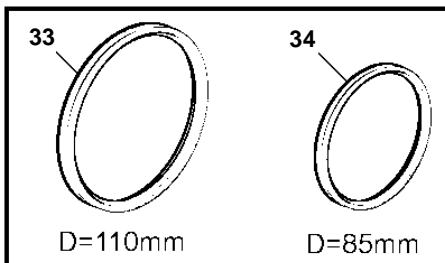

## 4.3GXIE-M

REF	PART NO.	QTY	DESCRIPTION	SEE SEC.	NOTES
1	3885696	1	Tachometer		6000 RPM, Black
	21234541	1	Tachometer		6000 RPM, Black
	3885697	1	Tachometer		6000 RPM, White
	21234537	1	Tachometer		6000 RPM, White
2	3884843	1	· Wiring harness		
3	3847841	1	Tachometer kit		6000 RPM, Black
			· Bulletin P-36-9-3	P-36-9-3-EN	New products in the EVC family
3	21234545	1	Tachometer kit		6000 RPM, Black
	3847844	1	Tachometer kit		6000 RPM, White
			· Bulletin P-36-9-3	P-36-9-3-EN	New products in the EVC family
3	21234544	1	Tachometer kit		6000 RPM, White
4	874930	1	Speedometer		White 0-40 Knots, 0-45 MPH
	874917	1	Speedometer		Black 0-40 Knots, 0-45 MPH
	881650	1	Speedometer		White 0-60 Knots, 0-70 MPH
	881645	1	Speedometer		Black 0-60 Knots, 0-70 MPH
	3807508	1	Speedometer		Black, 0-45 MPH
	3807510	1	Speedometer		Black, 0-70 MPH
		1	Speedometer		White, 0-45 MPH, part no longer sold
	3807513	1	Speedometer		White, 0-70 MPH
	3595249	1	Speedometer		Unit neutral, D=110mm, White 0-40 Knots, replaced by next part number
			· Bulletin P-36-9-3	P-36-9-3-EN	New products in the EVC family
4	21265103		Speedometer		Unit neutral, D=110mm, White 0-40 Knots
	3595253	1	Speedometer		Unit neutral, D=110mm, White 0-60 Knots, replaced by next part number
			· Bulletin P-36-9-3	P-36-9-3-EN	New products in the EVC family
4	21265105	1	Speedometer		Unit neutral, D=110mm, White 0-60 Knots
	3595246	1	Speedometer		Unit neutral, D=110mm, Black 0-40 Knots, replaced by next part number
			· Bulletin P-36-9-3	P-36-9-3-EN	New products in the EVC family
4	21265101	1	Speedometer		Unit neutral, D=110mm, Black 0-40 Knots
	3595250	1	Speedometer		Unit neutral, D=110mm, Black 0-60 Knots, replaced by next part number
			· Bulletin P-36-9-3	P-36-9-3-EN	New products in the EVC family
4	21265104	1	Speedometer		Unit neutral, D=110mm, Black 0-60 Knots
5	874708	1	Mounting kit		Black
6	874449	1	· Attaching ring		
7	874706	1	· Gasket		
8	874447	1	· Ring		
9	3847888	1	Mounting kit		Black
			· Bulletin P-36-9-3	P-36-9-3-EN	New products in the EVC family
10	3884098	1	· Attaching ring		
11	3884103	1	· Gasket		
12	3847887	1	· Ring		
13	874732	1	Mounting kit		Chrome
14	874449	1	· Attaching ring		
15	874706	1	· Gasket		
16	874730	1	· Ring		
17	3885216	1	Mounting kit		Chrome
			· Bulletin P-36-9-3	P-36-9-3-EN	New products in the EVC family
18	3884098	1	· Attaching ring		
19	3884103	1	· Gasket		
20	3884096	1	· Ring		
21	881612	1	Brace kit		Black
22	881610	2	· Nut		
23	881608	1	· Brace		
24	881609	2	· Stud		
25	874706	1	· Gasket		
26	874447	1	· Ring		
27	881614	1	Brace kit		Chrome
28	881610	2	· Nut		
29	881608	1	· Brace		
30	881609	2	· Stud		
31	874706	1	· Gasket		
32	874730	1	· Ring		
33	3886791	1	X-ring		For flush mounting.
			· Bulletin P-36-9-3	P-36-9-3-EN	New products in the EVC family