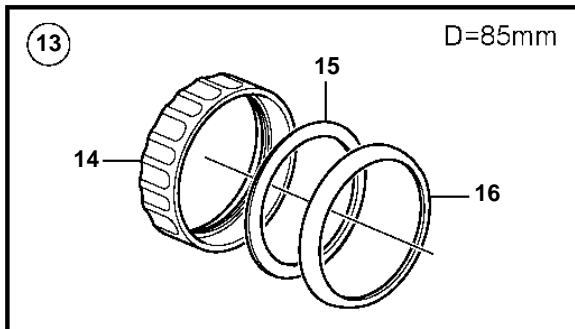

## 4.3GXIE-M

REF	PART NO.	QTY	DESCRIPTION	SEE SEC.	NOTES
1	3885696	1	Tachometer		6000 RPM, Black
	21234541	1	Tachometer		6000 RPM, Black
	3885697	1	Tachometer		6000 RPM, White
	21234537	1	Tachometer		6000 RPM, White
2	3884843	1	· Wiring harness		
3	3847841	1	Tachometer kit		6000 RPM, Black
			· Bulletin P-36-9-3	P-36-9-3-EN	New products in the EVC family
3	21234545	1	Tachometer kit		6000 RPM, Black
	3847844	1	Tachometer kit		6000 RPM, White
			· Bulletin P-36-9-3	P-36-9-3-EN	New products in the EVC family
3	21234544	1	Tachometer kit		6000 RPM, White
4	874930	1	Speedometer		White 0-40 Knots, 0-45 MPH
	874917	1	Speedometer		Black 0-40 Knots, 0-45 MPH
	881650	1	Speedometer		White 0-60 Knots, 0-70 MPH
	881645	1	Speedometer		Black 0-60 Knots, 0-70 MPH
	3807508	1	Speedometer		Black, 0-45 MPH
	3807510	1	Speedometer		Black, 0-70 MPH
		1	Speedometer		White, 0-45 MPH, part no longer sold
	3807513	1	Speedometer		White, 0-70 MPH
	3595249	1	Speedometer		Unit neutral, D=110mm, White 0-40 Knots, replaced by next part number
			· Bulletin P-36-9-3	P-36-9-3-EN	New products in the EVC family
4	21265103		Speedometer		Unit neutral, D=110mm, White 0-40 Knots
	3595253	1	Speedometer		Unit neutral, D=110mm, White 0-60 Knots, replaced by next part number
			· Bulletin P-36-9-3	P-36-9-3-EN	New products in the EVC family
4	21265105	1	Speedometer		Unit neutral, D=110mm, White 0-60 Knots
	3595246	1	Speedometer		Unit neutral, D=110mm, Black 0-40 Knots, replaced by next part number
			· Bulletin P-36-9-3	P-36-9-3-EN	New products in the EVC family
4	21265101	1	Speedometer		Unit neutral, D=110mm, Black 0-40 Knots
	3595250	1	Speedometer		Unit neutral, D=110mm, Black 0-60 Knots, replaced by next part number
			· Bulletin P-36-9-3	P-36-9-3-EN	New products in the EVC family
4	21265104	1	Speedometer		Unit neutral, D=110mm, Black 0-60 Knots
5	874708	1	Mounting kit		Black
6	874449	1	· Attaching ring		
7	874706	1	· Gasket		
8	874447	1	· Ring		
9	3847888	1	Mounting kit		Black
			· Bulletin P-36-9-3	P-36-9-3-EN	New products in the EVC family
10	3884098	1	· Attaching ring		
11	3884103	1	· Gasket		
12	3847887	1	· Ring		
13	874732	1	Mounting kit		Chrome
14	874449	1	· Attaching ring		
15	874706	1	· Gasket		
16	874730	1	· Ring		
17	3885216	1	Mounting kit		Chrome
			· Bulletin P-36-9-3	P-36-9-3-EN	New products in the EVC family
18	3884098	1	· Attaching ring		
19	3884103	1	· Gasket		
20	3884096	1	· Ring		
21	881612	1	Brace kit		Black
22	881610	2	· Nut		
23	881608	1	· Brace		
24	881609	2	· Stud		
25	874706	1	· Gasket		
26	874447	1	· Ring		
27	881614	1	Brace kit		Chrome
28	881610	2	· Nut		
29	881608	1	· Brace		
30	881609	2	· Stud		
31	874706	1	· Gasket		
32	874730	1	· Ring		
33	3886791	1	X-ring		For flush mounting.
			· Bulletin P-36-9-3	P-36-9-3-EN	New products in the EVC family