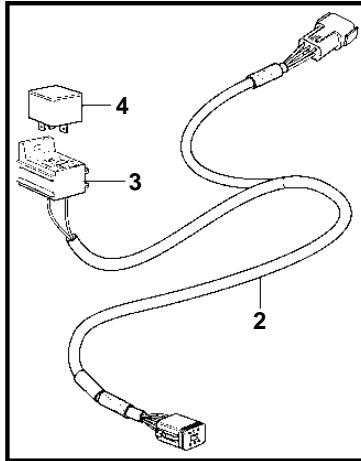

4.3GXIE-M

4.3GXIE-M

REF	PART NO.	QTY	DESCRIPTION	SEE SEC.	NOTES
1	3588207	1	Cable kit		display
2	881786	1	Cable kit		Control panel, start/stop
3	977184	1	· Housing		
4	873765	1	Relay		12V
5	874789	1	Cable kit, bus		L=5.0m
	889550	1	Cable, bus		L=7.0m
	889551	1	Cable, bus		L=9.0m
	889552	1	Cable, bus		L=11.0m
	888013	1	Cable, bus		L=13.0m
	3889410	1	Extension cable\verl		L=1.5m
	3842733	1	Extension cable\verl		L=3.0m
	3842734	1	Extension cable\verl		L=5.0m
	3842735	1	Extension cable\verl		L=7.0m
	3842736	1	Extension cable\verl		L=9.0m
	3842737	1	Extension cable\verl		L=11.0m
	21172469	1	Extension cable\verl		L=20m
	21172470	1	Extension cable\verl		L=40m
6	874676	1	Cable kit		EVC control lever cable, 6-pole., L=1.5m
7	3588972	1	Cable kit		Y-connector bus cable, 6-pole., L=0.5m
8	856659	1	Starter switch		Kit with 2 key switch with identical key.
9		1	· Wrench		
10	3889574	1	Wiring harness, starter switch		
11	977184	1	· Housing		
12	873765	1	Relay		
13	3884481	1	Control unit, not programmed		HCU. Software ordered separately or downloaded with VODIA.
	3586261	1	Software		Warehouse programming. This p/n can not be ordered, but will be used for invoicing.
	3586259	1	Software		Vodia-programming. This p/n can not be ordered, but will be used for invoicing.
14	3849496	1	Control unit, not programmed		PCU. Software ordered separately or downloaded with VODIA.
	3586267	1	Software		Warehouse programming. This p/n can not be ordered, but will be used for invoicing.
	3586266	1	Software		Vodia-programming. This p/n can not be ordered, but will be used for invoicing.
15	3886666	1	Cable, multilink		L=1.5m
	21166002	1	Wiring harness, multilink		7m
	21166003	1	Wiring harness, multilink		9m
	21166004	1	Wiring harness, multilink		13m
16	3588206	1	Cable kit, y-split		
17	874807	1	Cable kit, fuel, water, rudder		
18	3808852	1	Cable kit, instruments, panels		
19	3848966	1	Control unit		dimmer unit
			· Bulletin P-38-1-1	P-38-1-1-EN	ADU - Automatic Dimmer Unit