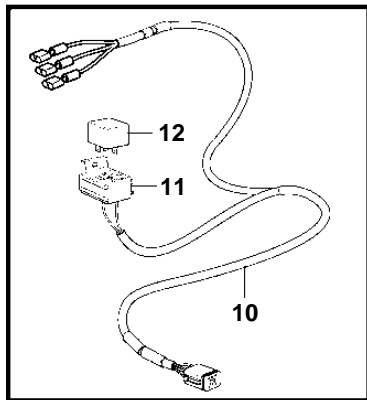

4.3GXIE-M

4.3GXIE-M

REF	PART NO.	QTY	DESCRIPTION	SEE SEC.	NOTES
1	3588207	1	Cable kit		display
2	881786	1	Cable kit		Control panel, start/stop
3	977184	1	· Housing		
4	873765	1	Relay		12V
5	874789	1	Cable kit, bus		L=5.0m
	889550	1	Cable, bus		L=7.0m
	889551	1	Cable, bus		L=9.0m
	889552	1	Cable, bus		L=11.0m
	888013	1	Cable, bus		L=13.0m
	3889410	1	Extension cable\verl		L=1.5m
	3842733	1	Extension cable\verl		L=3.0m
	3842734	1	Extension cable\verl		L=5.0m
	3842735	1	Extension cable\verl		L=7.0m
	3842736	1	Extension cable\verl		L=9.0m
	3842737	1	Extension cable\verl		L=11.0m
	21172469	1	Extension cable\verl		L=20m
	21172470	1	Extension cable\verl		L=40m
6	874676	1	Cable kit		EVC control lever cable, 6-pole., L=1.5m
7	3588972	1	Cable kit		Y-connector bus cable, 6-pole., L=0.5m
8	856659	1	Starter switch		Kit with 2 key switch with identical key.
9		1	· Wrench		
10	3889574	1	Wiring harness, starter switch		
11	977184	1	· Housing		
12	873765	1	Relay		
13	3884481	1	Control unit, not programmed		HCU. Software ordered separately or downloaded with VODIA.
	3586261	1	Software		Warehouse programming. This p/n can not be ordered, but will be used for invoicing.
	3586259	1	Software		Vodia-programming. This p/n can not be ordered, but will be used for invoicing.
14	3849496	1	Control unit, not programmed		PCU. Software ordered separately or downloaded with VODIA.
	3586267	1	Software		Warehouse programming. This p/n can not be ordered, but will be used for invoicing.
	3586266	1	Software		Vodia-programming. This p/n can not be ordered, but will be used for invoicing.
15	3886666	1	Cable, multilink		L=1.5m
	21166002	1	Wiring harness, multilink		7m
	21166003	1	Wiring harness, multilink		9m
	21166004	1	Wiring harness, multilink		13m
16	3588206	1	Cable kit, y-split		
17	874807	1	Cable kit, fuel, water, rudder		
18	3808852	1	Cable kit, instruments, panels		
19	3848966	1	Control unit		dimmer unit
			· Bulletin P-38-1-1	P-38-1-1-EN	ADU - Automatic Dimmer Unit