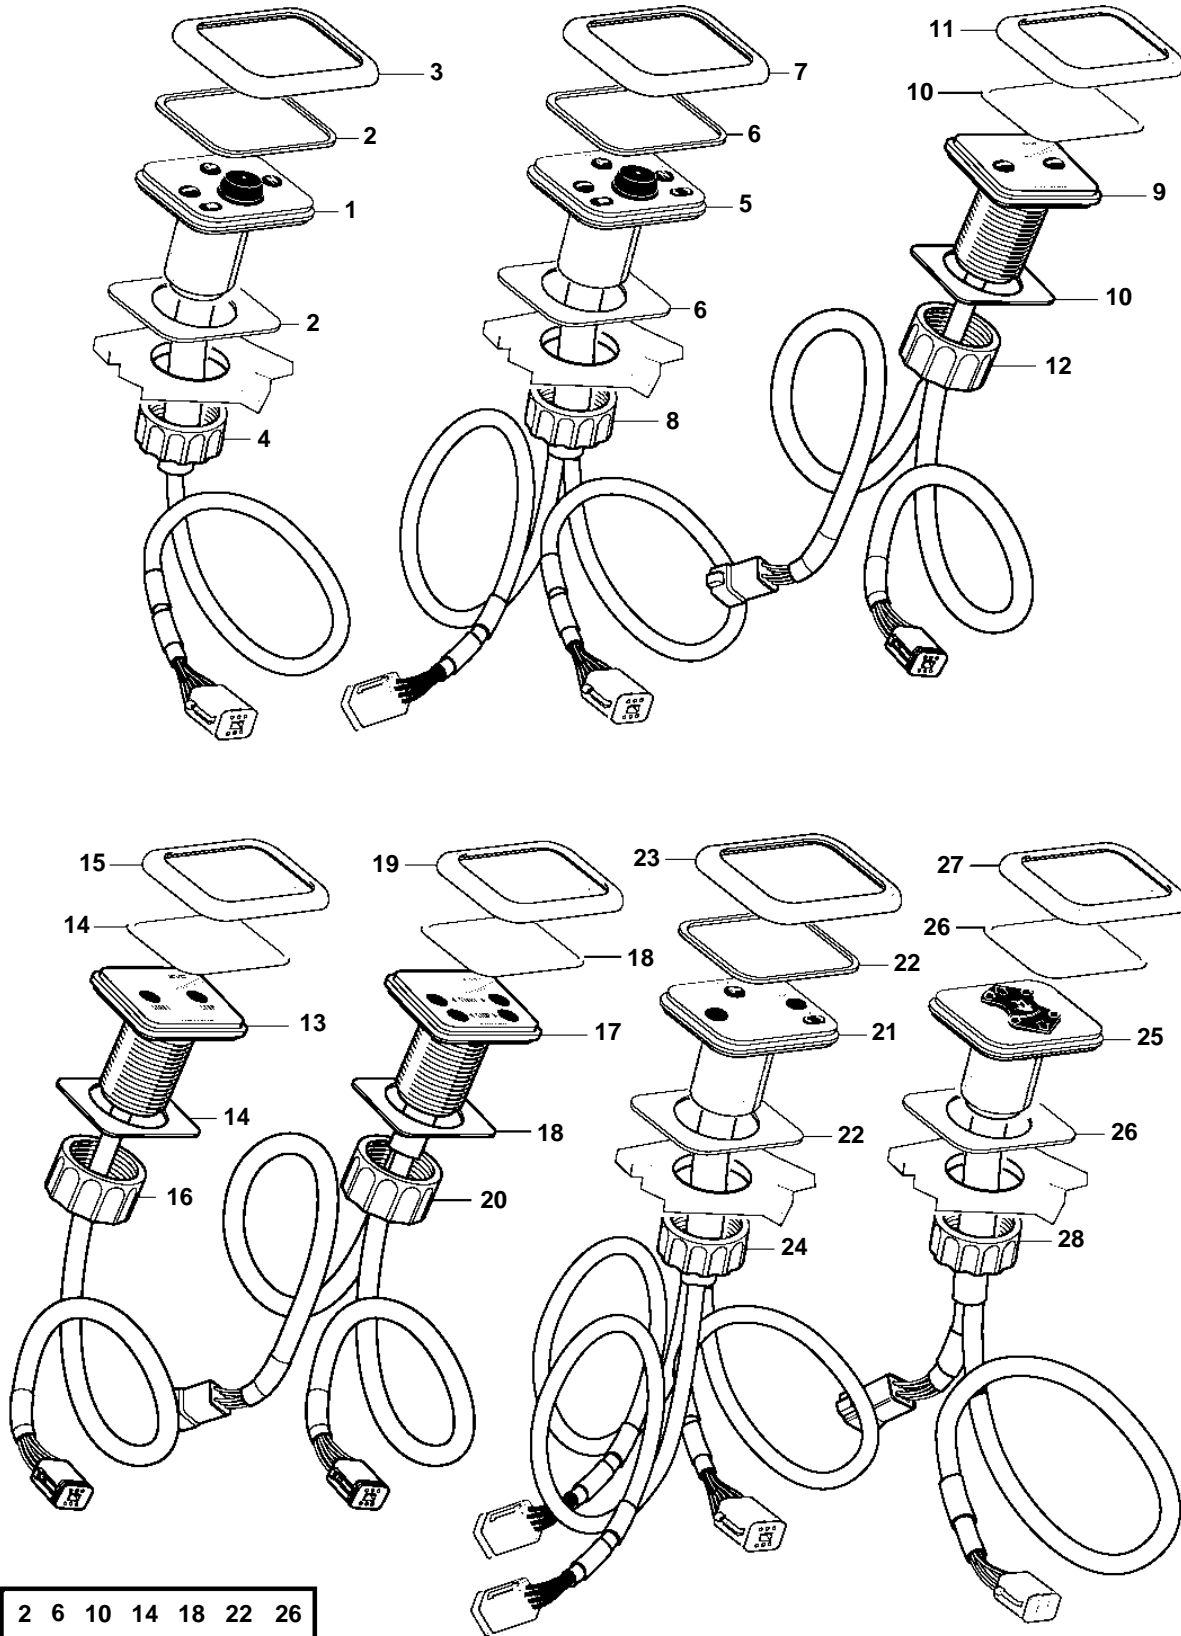

4.3GXIE-M

24466

## 4.3GXIE-M

REF	PART NO.	QTY	DESCRIPTION	NOTES
1	21310162	1	Control panel	Single installation
2	3808135	1	• Gasket	Also for flushmounting.
3	3808131	1	• Frame	
4	3808134	1	• Nut	
5	21310164	1	Control panel	Twin installation
6	3808135	1	• Gasket	Also for flushmounting.
7	3808131	1	• Frame	
8	3808134	1	• Nut	
9	21144011	1	Control panel	Sportfish
10	3808135	1	• Gasket	Also for flushmounting.
11	3808131	1	• Frame	
12	3808134	1	• Nut	
13	40005641		Control panel, start/stop	Single installation, Dual station
14	3808135	1	• Gasket	Also for flushmounting.
15	3808131	1	• Frame	
16	3808134	1	• Nut	
17	40005642	1	Control panel, start/stop	Twin installation, Dual station
18	3808135	1	• Gasket	Also for flushmounting.
19	3808131	1	• Frame	
20	3808134	1	• Nut	
21	3594954	1	Kit, start/stop	Triple installation.
22	3808135	1	• Gasket	
23	3808131	1	• Frame	
24	3808134	1	• Nut	
25	40005634	1	Control panel	Power trim
26	3808135	1	• Gasket	Also for flushmounting.
27	3808131	1	• Frame	
28	3808134	1	• Nut	