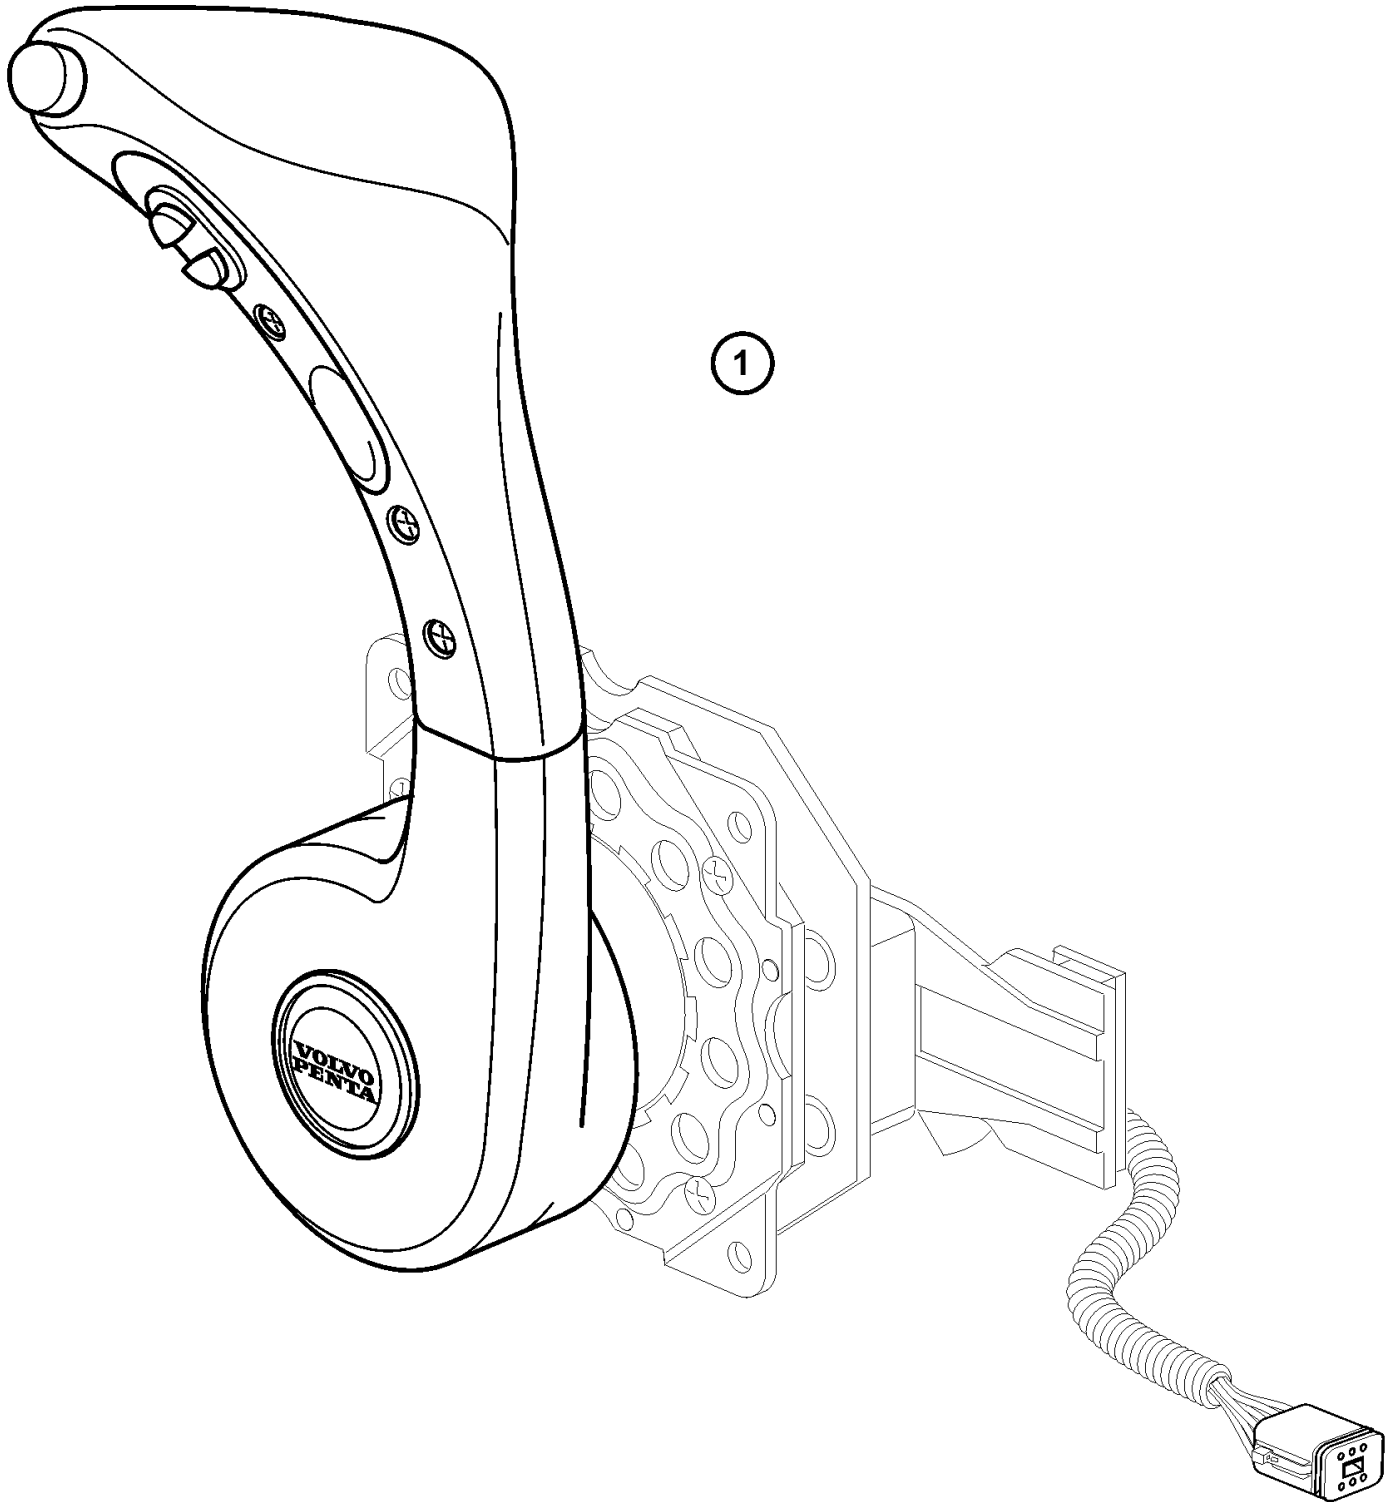

4.3GXIE-M

4.3GXIE-M

REF	PART NO.	QTY	DESCRIPTION	NOTES
1	3841449	1	Kit	
	3847394	1	Control	with harness for trim system
			• Parts not sold separately	