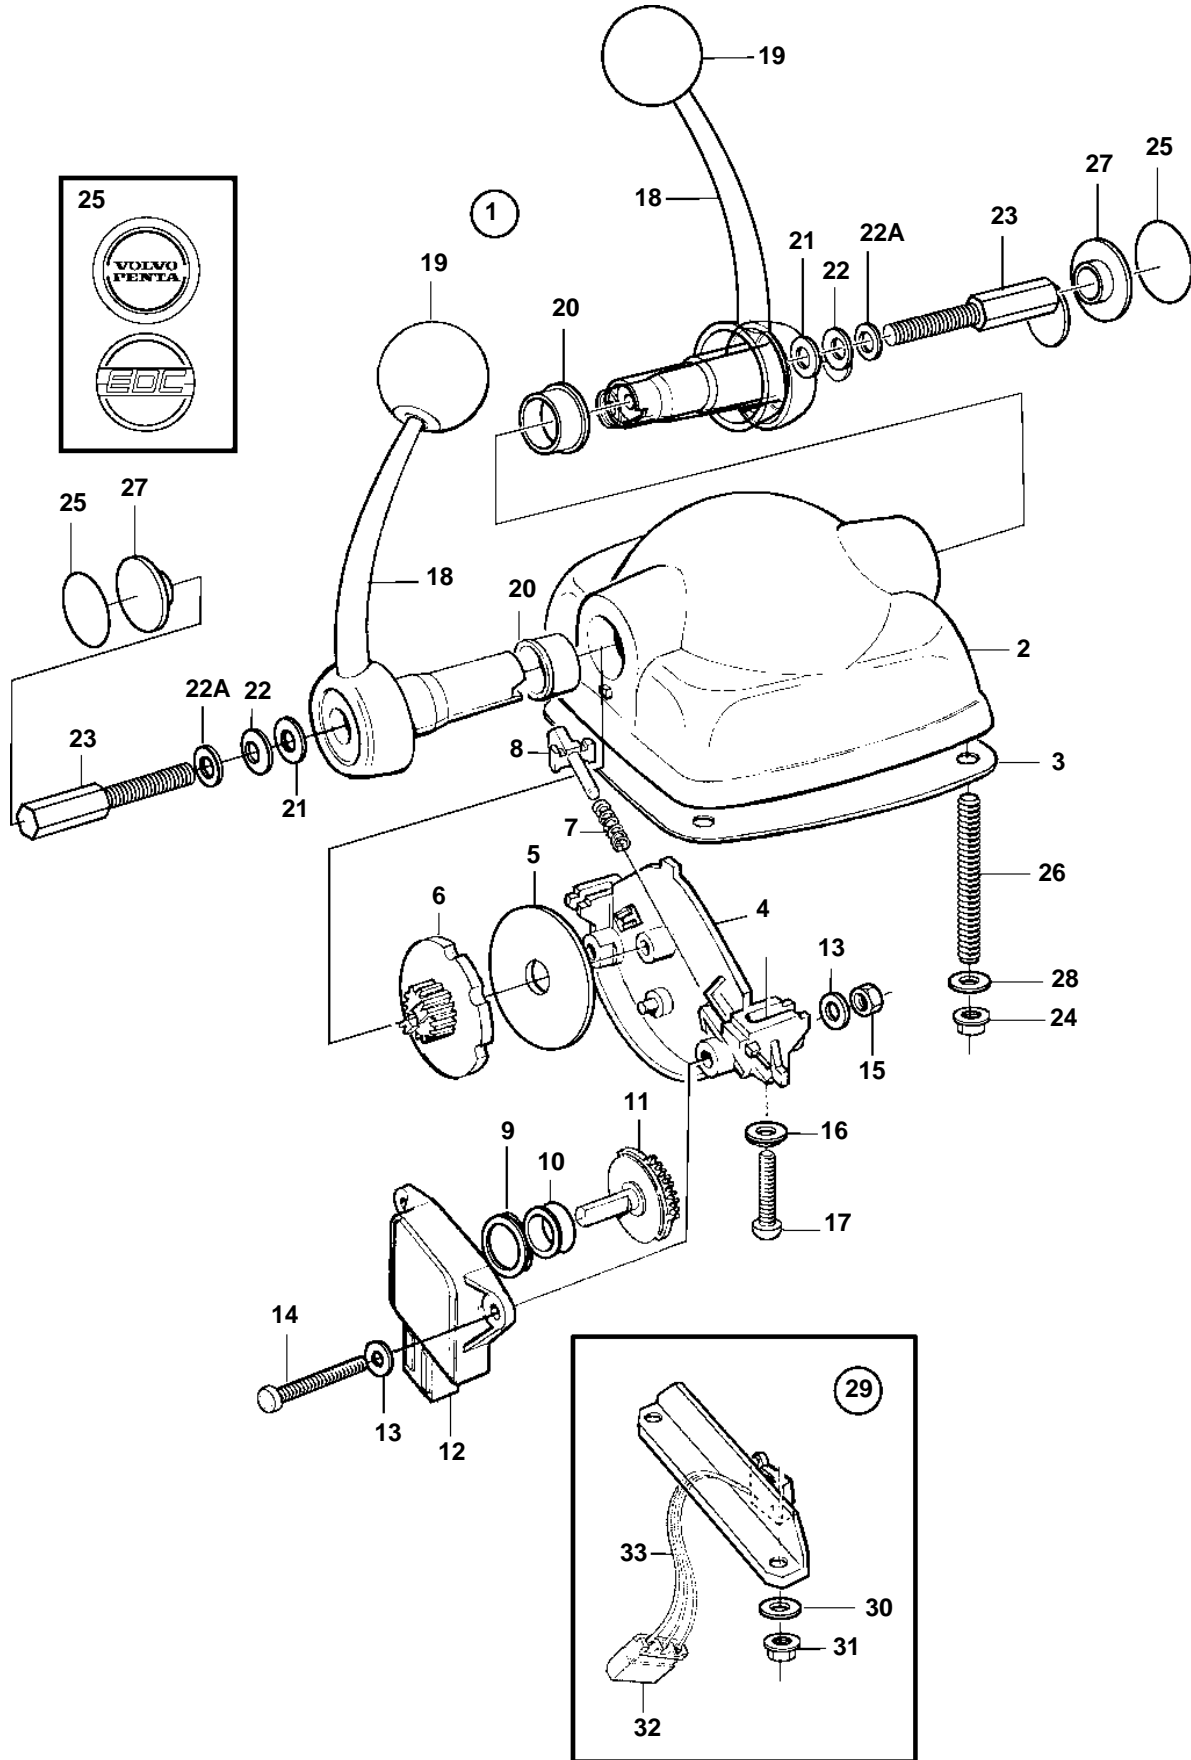

4.3GXIE-M

21947

4.3GXIE-M

REF	PART NO.	QTY	DESCRIPTION	SEE SEC.	NOTES
1	3819900	1	Control, black • Bulletin P-28-4-13	P-28-4-13-EN	For twin installation., Black., With neutralswitch. New Electronic Controls for EVC Engines
1	3819902	1	Control, stainless • Bulletin P-28-4-13	P-28-4-13-EN	For twin installation., Stainless., With neutralswitch. New Electronic Controls for EVC Engines
2		1	• Control housing		
3	3581674	1	• Gasket		
4		1	• Plate		
5	3581666	2	• Friction washer		
6		2	• Card		
7		2	• Spring		
8		2	• Lug		
9		2	• Spacer ring		
10	3581676	2	• Ring		
11	3581668	2	• Gear		
12	1336385	2	• Potentiometer		
13		4	• Washer		
14	3581678	2	• Screw		
15	3581680	2	• Nut		
16		2	• Washer		
17	3581681	2	• Screw		
18		2	• Lever		
19	3581675	2	• Ball		
20		2	• Bearing		
21		2	• Washer		
22		2	• Disc spring		
22A		2	• Washer		
23		2	• Adjusting screw		
24	3581686	4	• Nut		
25	3584000	2	• Decal		VOLVO PENTA
	3581669	2	• Decal		EDC
26		4	• Stud		
27	3582830	2	• Plug		Plastic, For 874663
		2	• Plug		Stainless., For 874813
28		4	• Washer		
29	3819903	2	• Microswitch		
30		4	• • Washer		
31		4	• • Nut		
32		X	• • Insulator		SEE GROUP 30
33		X	• • Cable		SEE GROUP 30