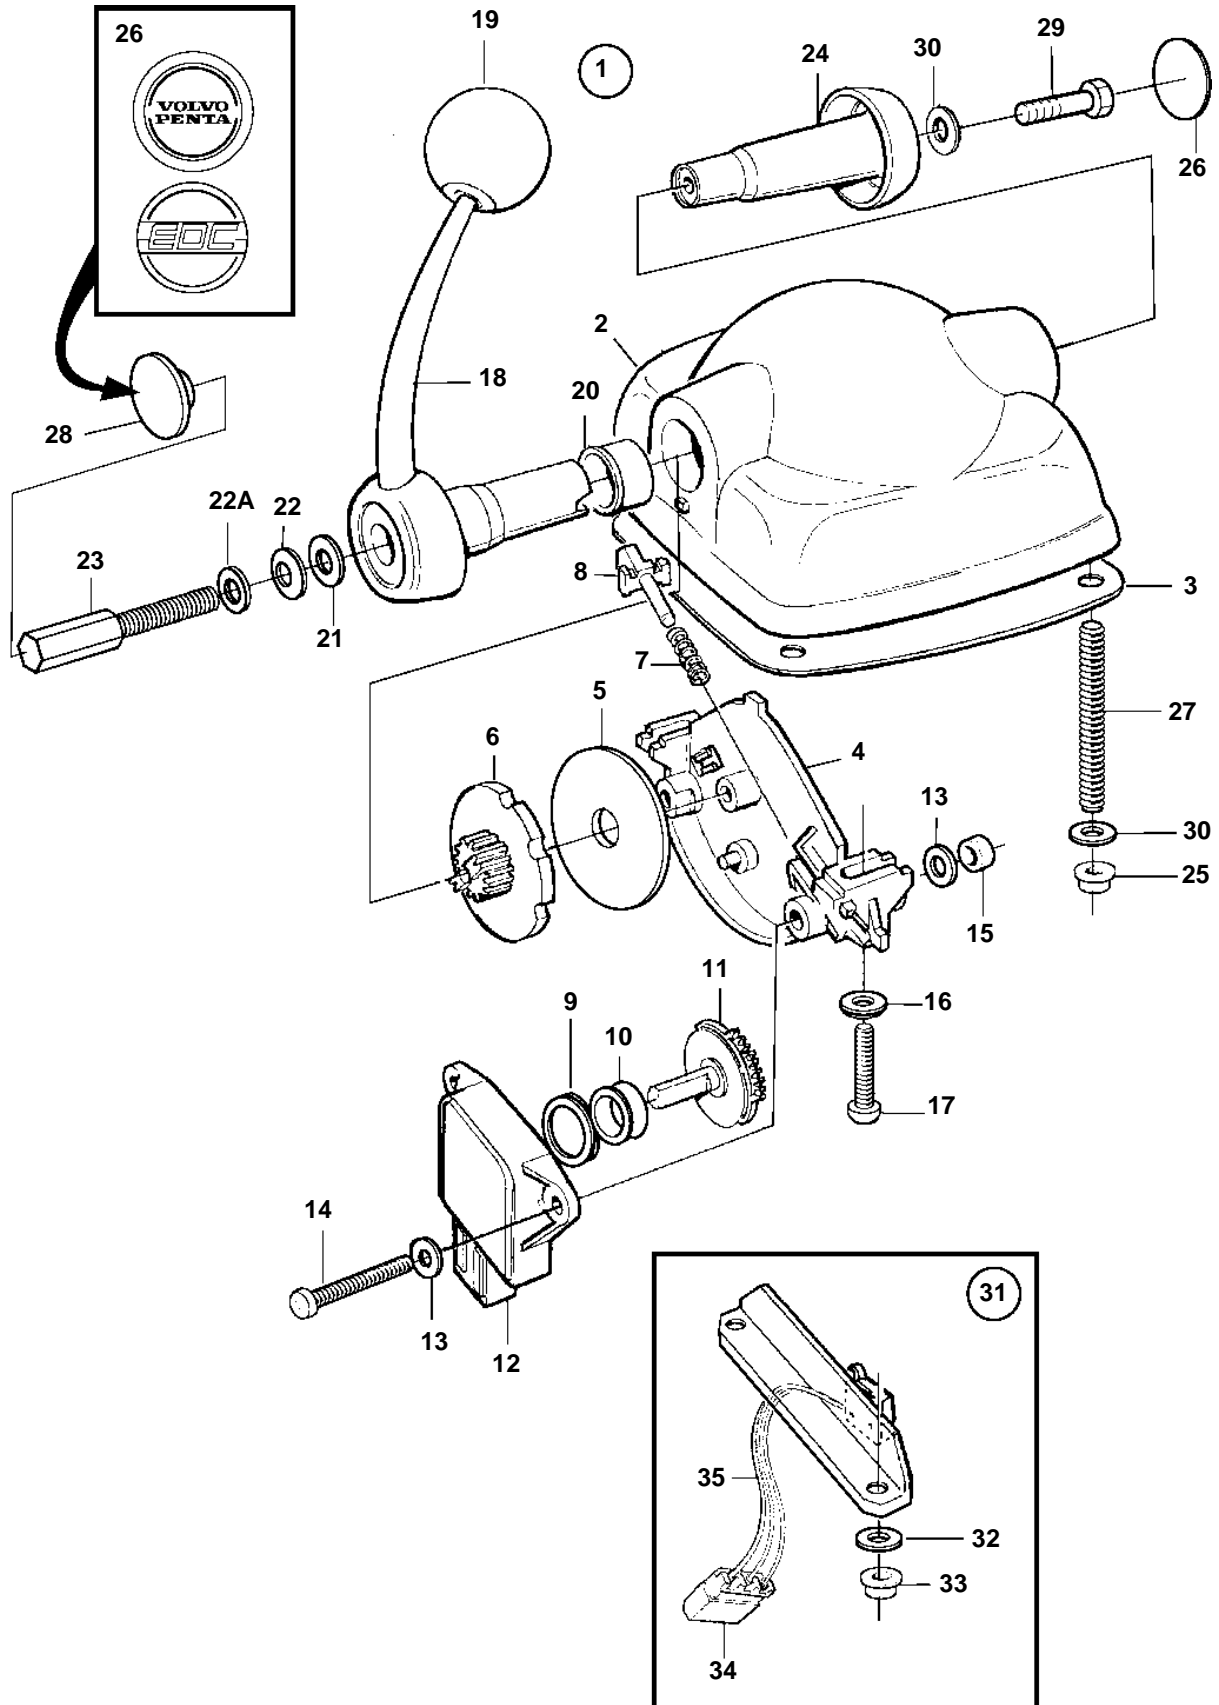

4.3GXIE-M

4.3GXIE-M

REF	PART NO.	QTY	DESCRIPTION	SEE SEC.	NOTES
1	3819899	1	Control		For single installation., Black.
			• Bulletin P-28-4-13	P-28-4-13-EN	New Electronic Controls for EVC Engines
1	3819901	1	Control		For single installation., Stainless.
			• Bulletin P-28-4-13	P-28-4-13-EN	New Electronic Controls for EVC Engines
2		1	• Control housing		
3	3581674	1	• Gasket		
4		1	• Plate		
5	3581666	1	• Friction washer		
6		1	• Card		
7		1	• Spring		
8		1	• Lug		
9		1	• Spacer ring		
10	3581676	1	• Ring		
11	3581668	1	• Gear		
12	1336385	1	• Potentiometer		
13		4	• Washer		
14	3581678	2	• Screw		
15	3581680	2	• Nut		
16		2	• Washer		
17	3581681	2	• Screw		
18		1	• Lever		
19	3581675	1	• Ball		
20		1	• Bearing		
21		1	• Washer		
22		1	• Disc spring		
22A		1	• Washer		
23		1	• Adjusting screw		
24	3581687	1	• Plug		
25	3581686	4	• Nut		
26	3584000	1	• Decal		VOLVO PENTA
	3581669	1	• Decal		EDC
27		4	• Stud		
28	3582830	1	• Plug		Plastic, For 874734
29		1	• Plug		Stainless., For 3807509
		1	• Screw		
30		5	• Washer		
31	3819903	1	• Microswitch		
32		2	• • Washer		
33		2	• • Nut		
34		X	• • Insulator		SEE GROUP 30
35		X	• • Cable		SEE GROUP 30