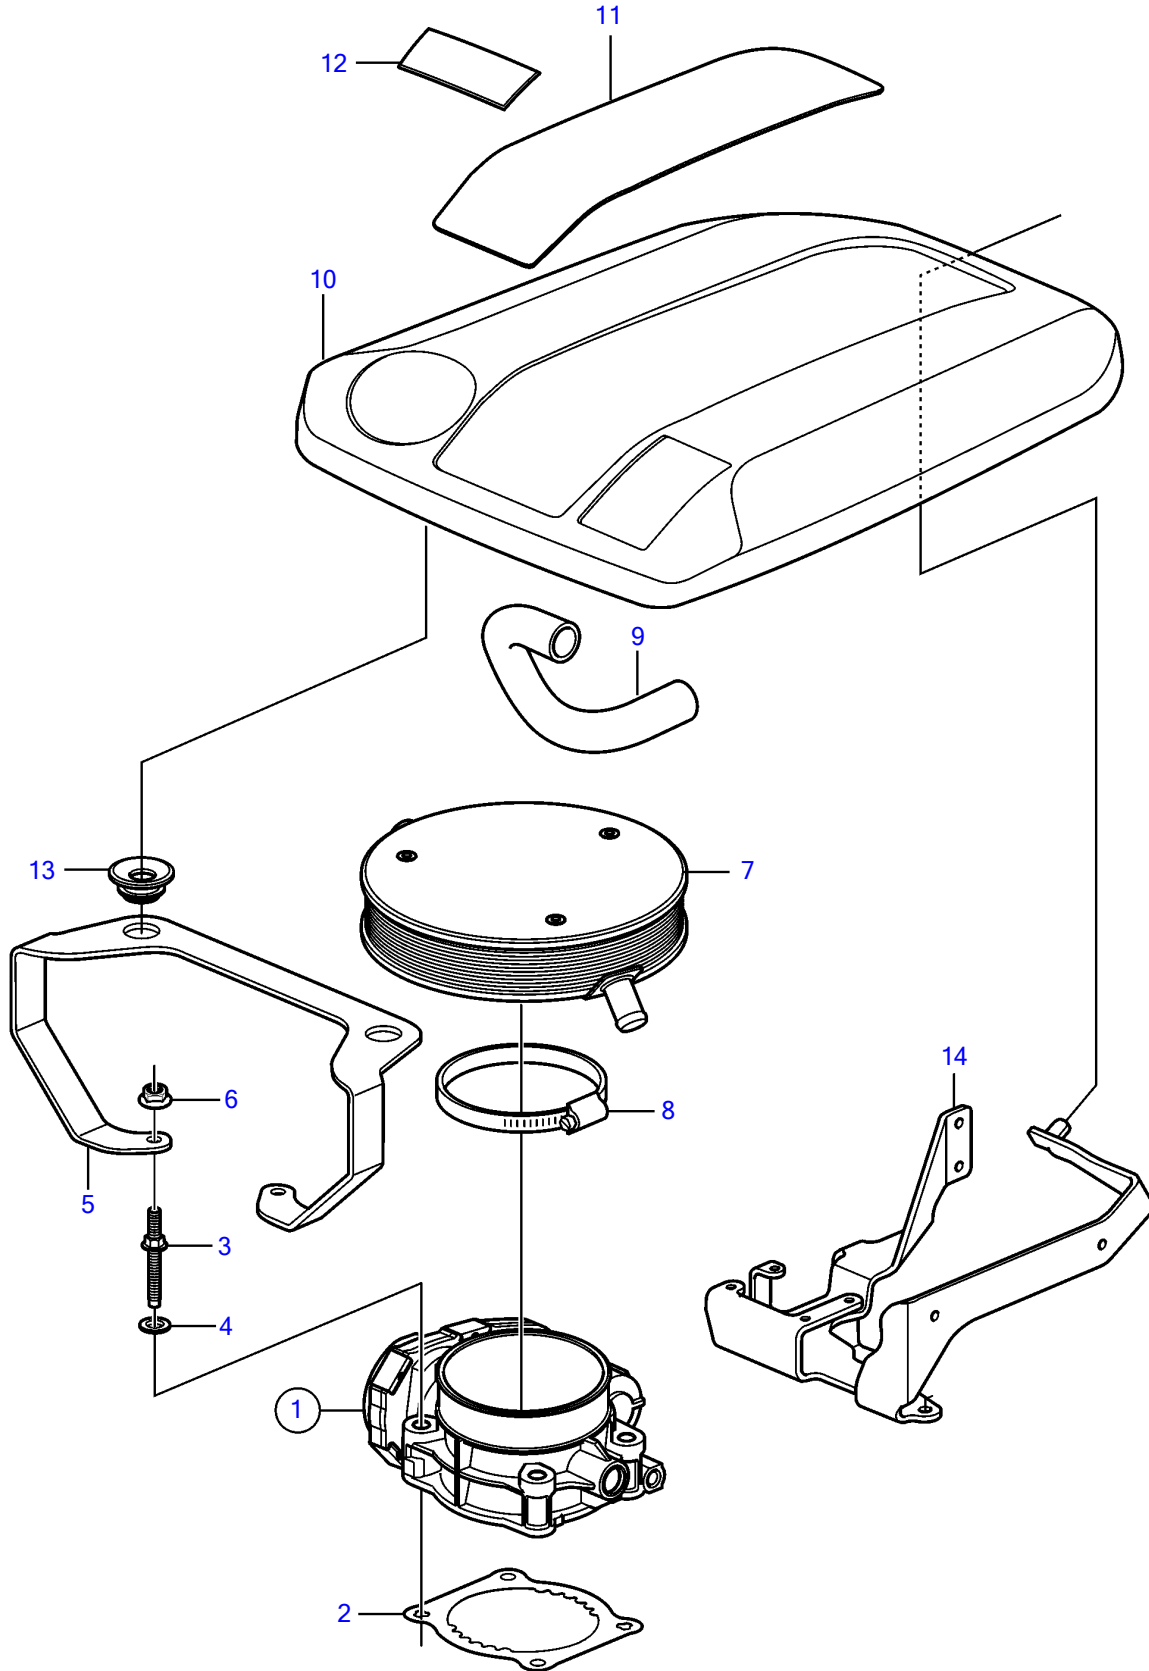

## 4.3GXIE-225-R

REF	PART NO.	QTY	DESCRIPTION	NOTES
1	21141689	1	Body	
		1	• Switch, idle validation	Not sold separately
		2	• Sensor kit, throttle position	Not sold separately
2	3849022	1	Gasket	
3	3858964	4	Stud	
4		4	• Washer	Not sold separately
5	21651300	1	Bracket	
6	981124	2	Flange nut	
7	21297352	1	Flame retainer	
8	21221046	1	Hose clamp	
9	3862744	1	Hose	To valve cover
10	21648196	1	Cover	replaced by next part number
	21697115	1	Cover	
11	21670677	1	• Decal	Volvo Penta V6
12	21658913	1	Decal	225
13	21429100	2	Grommet	
14	21454938	1	Bracket	