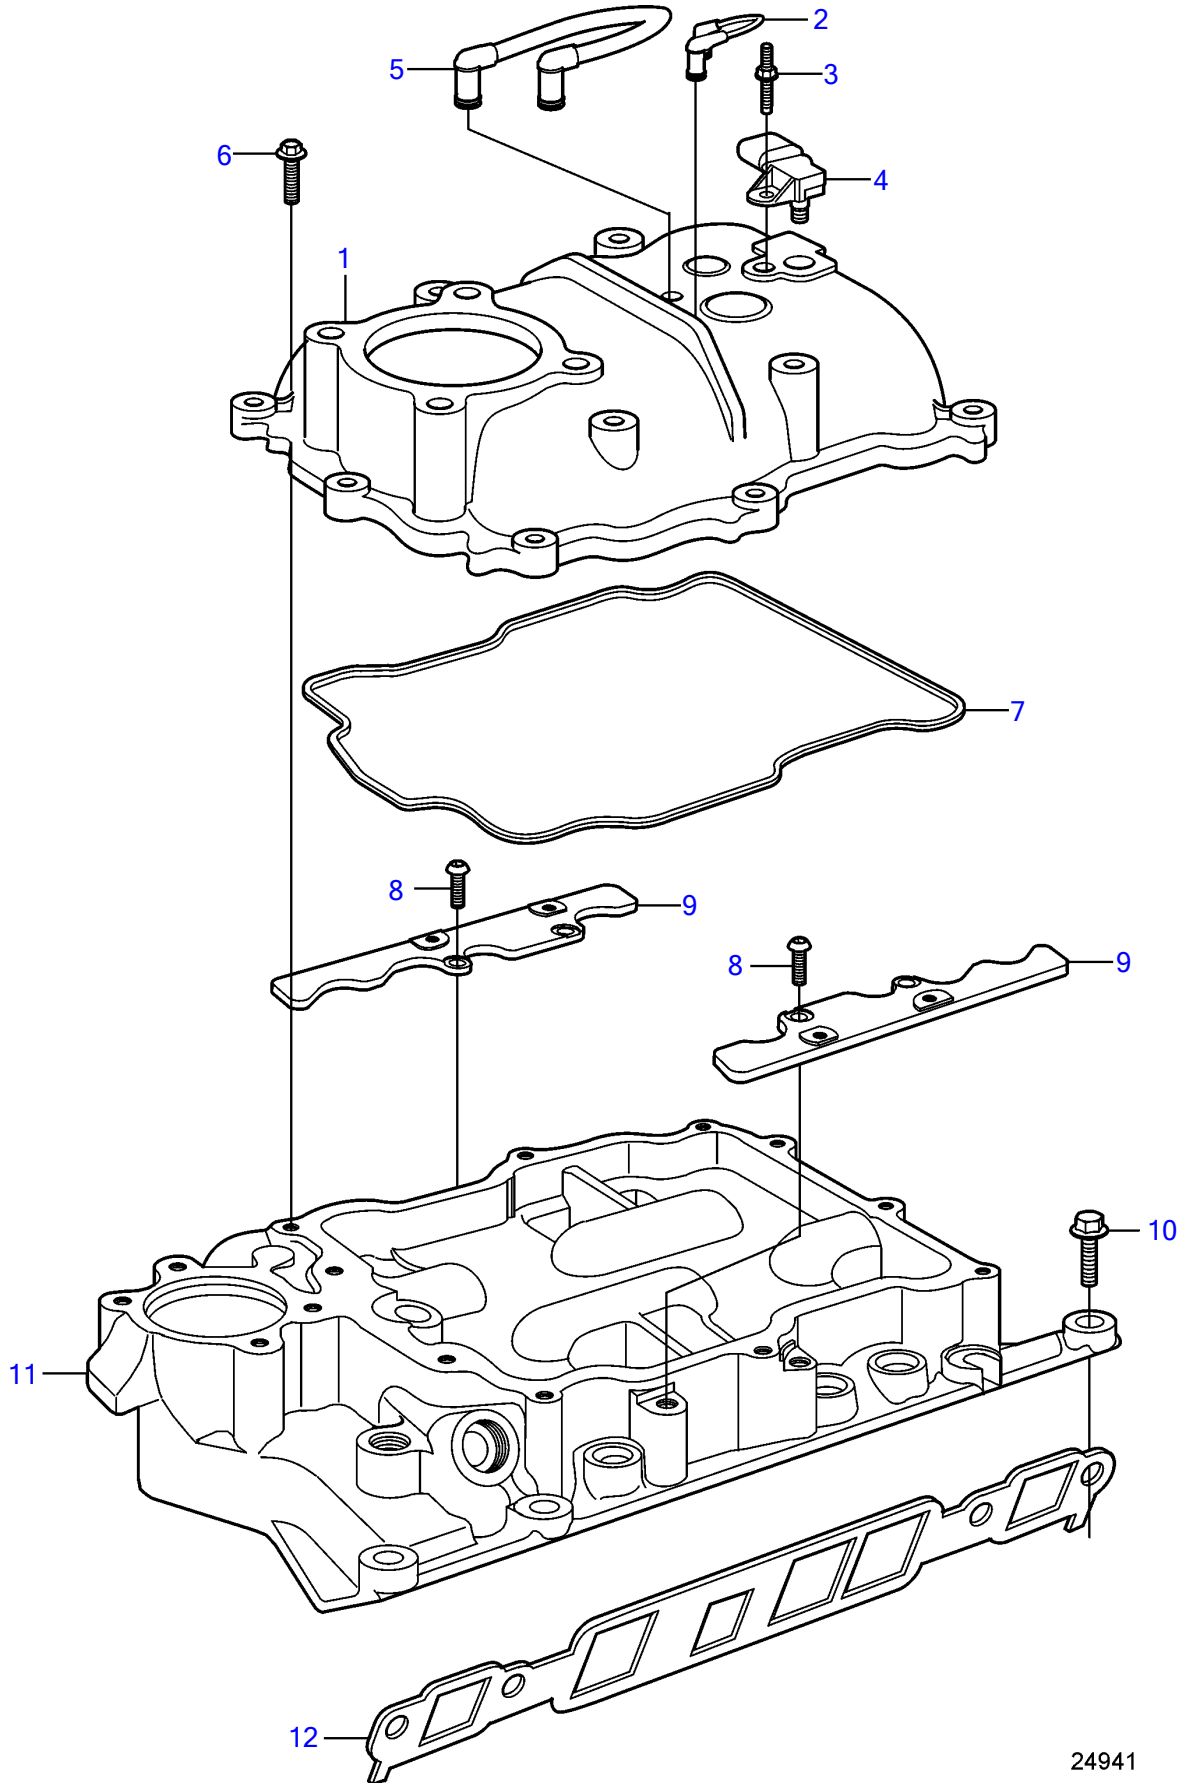

4.3GXIE-225-R

24941

4.3GXIE-225-R

REF	PART NO.	QTY	DESCRIPTION	NOTES
1		1	Manifold	
2	3858974	1	Hose	
3	3858973	1	Bolt	
4	3859020	1	Sensor	MAT/MAP
5	3859017	1	Hose	
6	3858961	10	Bolt	
7	3859016	1	Intake gasket	
8	3858982	4	Bolt	
9		2	Bracket	part not sold
10	3861980	8	Screw	
11		1	Manifold	
12	3855807	1	Intake gasket kit	