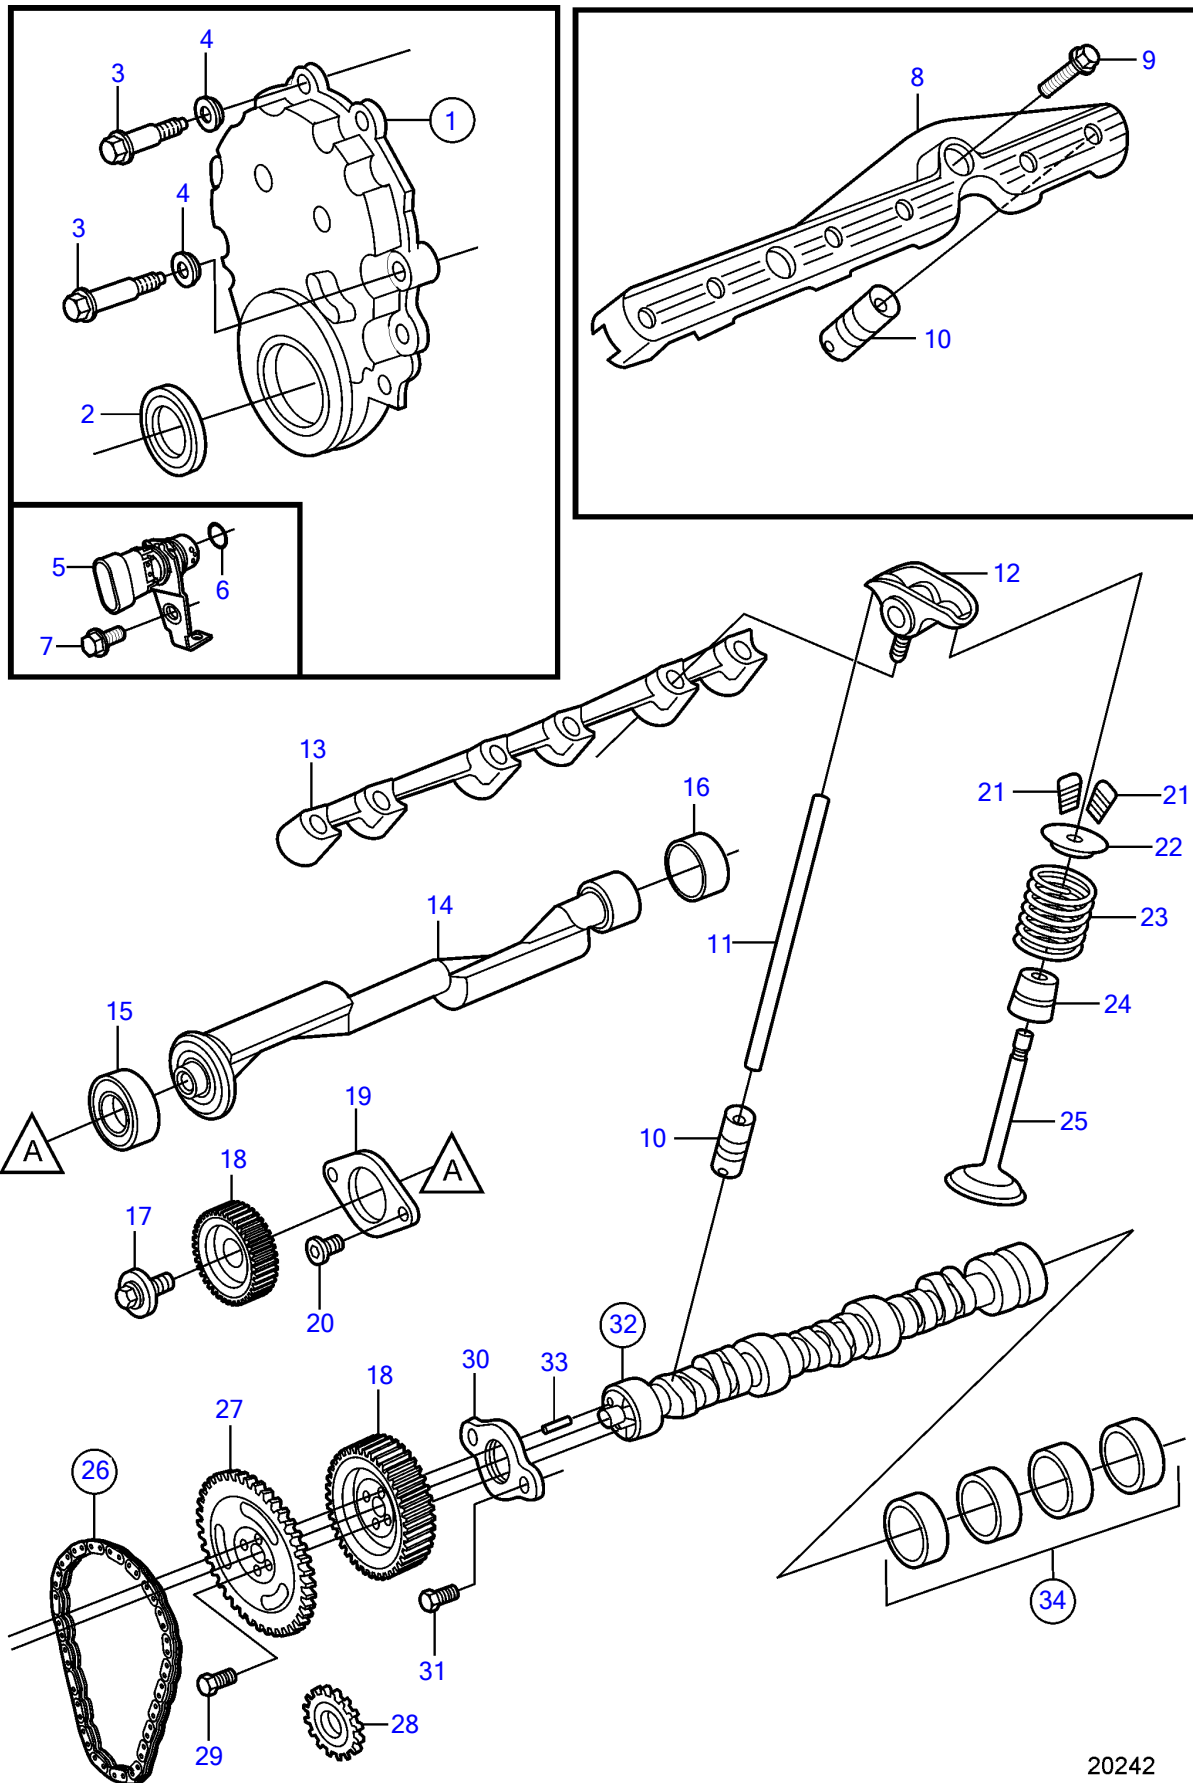

4.3GXIE-225-R

4.3GXIE-225-R

REF	PART NO.	QTY	DESCRIPTION	NOTES
1	21180065	1	Cover	
	21124841	1	• Gasket	
2	3862262	1	• Sealing	
3	(3855736)	2	• Screw	Obsolete part
	3855737	6	• Screw	
4	3855739	8	• Grommet	
5	21124849	1	Sensor, crankshaft position	
6	3859009	1	• O-ring	
7	3858983	1	Bolt	
8	3855825	2	Guide	
9	3855817	4	Bolt	
10	3855811	12	Valve tappet	
11	3856118	12	Push rod	
12	3861873	12	Rocker arm	
		12	• Bolt	Not sold separately
13	3861874	2	Support	
14	3857715	1	Shaft, balance	
15	3850519	1	Bearing	
16	3854315	1	Bearing	
17	3854320	1	Bolt	
18	3854314	1	Gear	Set
19	3854317	1	Retainer	
20	3853172	2	Screw	
21	3855823	24	Valve cotter	
22	3855816	12	Valve cap	
23	3855815	12	Valve spring	
24	3855814	6	Valve stem seal	Intake
	3862362	6	Valve stem seal	Exhaust
25	3855810	6	Valve, intake	Standard
	3855808	6	Valve, exhaust	Standard
26	21185300	1	Sprocket, timing chain	
27		1	Gear, camshaft	Not sold separately
28		1	Gear, crankshaft	Not sold separately
29	(3854330)	3	Bolt	Obsolete part
30	3854329	1	Retainer	
31	3854323	2	Bolt	
32	3854328	1	Camshaft	
33	(3857717)	1	• Pin	Obsolete part
34	(3856778)	1	Bearing	Obsolete part