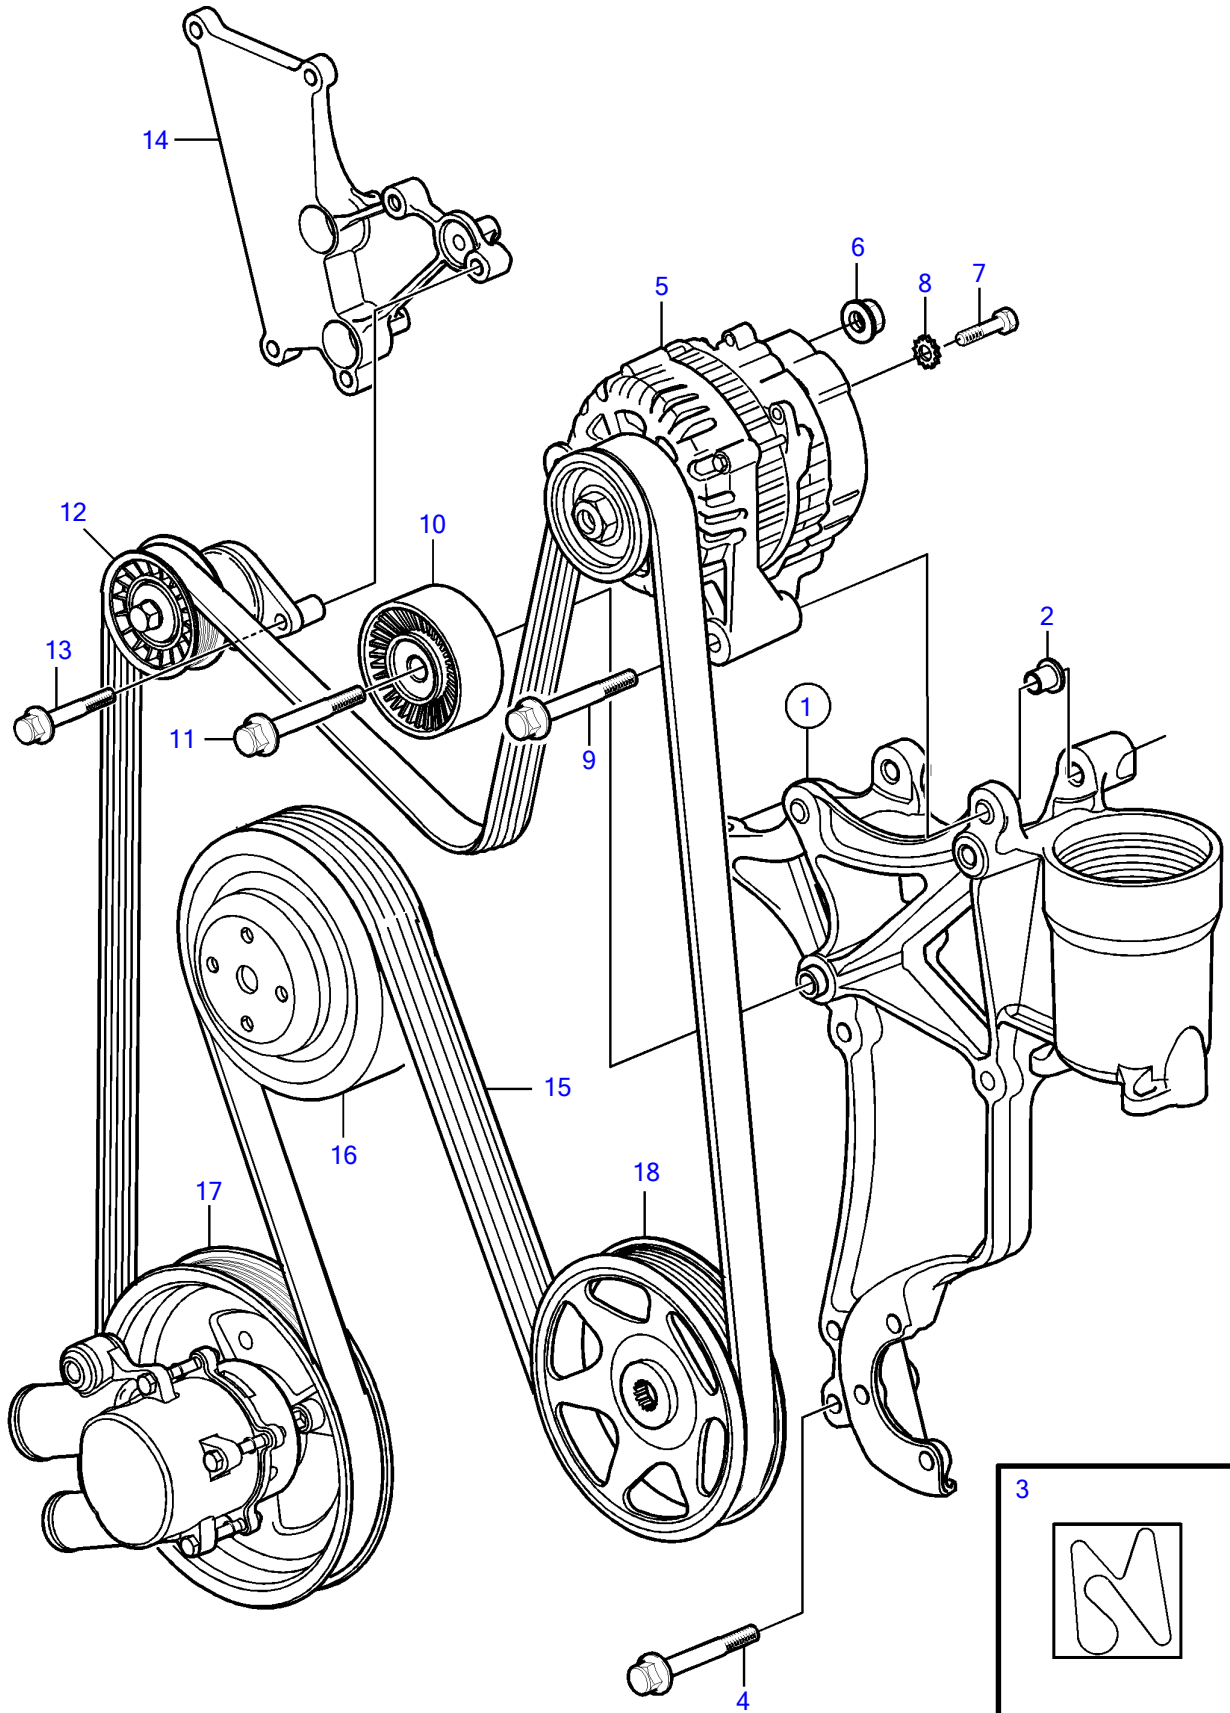

4.3GXIE-225-R

4.3GXIE-225-R

REF	PART NO.	QTY	DESCRIPTION	NOTES
1	21573817	1	Bracket	
2	3863175	2	• Bushing	
3	3863274	1	Decal	
4	3853392	4	Flange screw	
5	3884950	1	Alternator	
6	945408	1	Flange nut	
7	3852208	1	Screw	
8	3852520	1	Washer	
9	947790	2	Flange screw	
10	21585053	1	Idler pulley	
11	21425128		Flange screw	
12	3885250	1	Belt tensioner	
13	3850753	2	Flange screw	
14	21358873	1	Bracket	See "Fuel system" page
15	21399021	1	Belt	
16		1	Pulley, circulation pump	
17		1	Sea water pump	
18		1	Pulley, power steering pump	