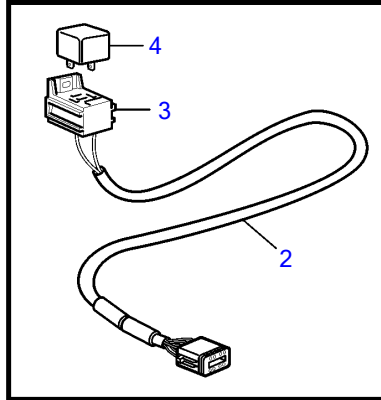

4.3GXIE-225-R

4.3GXIE-225-R

REF	PART NO.	QTY	DESCRIPTION	SEE SEC.	NOTES
1	21825662	1	Cable		Y-split, multisensor
2	21427463	1	Cable		Auxiliary relay
3	977184	1	• Housing		
4	873765	1	Relay		12V
5	3889410	1	Extension cable'verl		L=1.5m
	3842733	1	Extension cable'verl		L=3.0m
	3842734	1	Extension cable'verl		L=5.0m
	3842735	1	Extension cable'verl		L=7.0m
	3842736	1	Extension cable'verl		L=9.0m
	3842737	1	Extension cable'verl		L=11.0m
	21172469	1	Extension cable'verl		L=20m
	21172470	1	Extension cable'verl		L=40m
6	21421945	1	Cable		Steering adapter
7	3588972	1	Cable kit		Y-connector bus cable, 6-pole., L=0.5m
	874960	2	• Housing		
	874959	1	• Housing		
8	3886666	1	Cable, multilink		L=1.5m
	21166002	1	Wiring harness, multilink		7m
	21166003	1	Wiring harness, multilink		9m
	21166004	1	Wiring harness, multilink		13m
9	3588206	1	Cable kit, y-split		
10	21865234	1	Cable		L=1.5m
	874789	1	Cable kit		L=5.0m
	889550	1	Cable		L=7.0m
	889551	1	Cable		L=9.0m
	889552	1	Cable		L=11.0m
	888013	1	Cable		L=13.0m
11	21460908	1	Converter		A-can converter
12	21480272	1	Cable		Extension cable, 6 pin. 1.5m, steering
13	3848966	1	Control unit		Dimmer unit
			• Bulletin P-38-1-1	P-38-1-1-EN	ADU - Automatic Dimmer Unit
14	21469055	1	Connection block		Multi-link hub
15	21825714	1	Terminal		
16	21287072		Wiring harness		T-cable, Multi-link hub
	874960	3	• Housing		
17	21427460	1	Cable		T-cable, Datalink
18	874759	1	Extension cable'verl		extension cable, Easy-link gauges, L=1.0m
	3807043	1	Extension cable'verl		extension cable, Easy-link gauges, L=3.0m