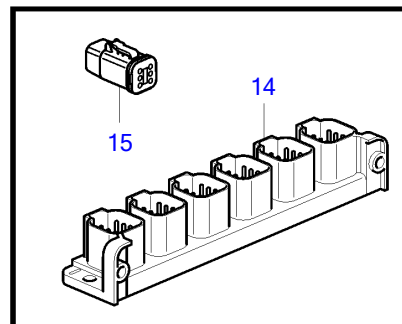

4.3GXIE-225-R

4.3GXIE-225-R

REF	PART NO.	QTY	DESCRIPTION	SEE SEC.	NOTES
1	21825662	1	Cable		Y-split, multisensor
2	21427463	1	Cable		Auxiliary relay
3	977184	1	• Housing		
4	873765	1	Relay		12V
5	3889410	1	Extension cable'verl		L=1.5m
	3842733	1	Extension cable'verl		L=3.0m
	3842734	1	Extension cable'verl		L=5.0m
	3842735	1	Extension cable'verl		L=7.0m
	3842736	1	Extension cable'verl		L=9.0m
	3842737	1	Extension cable'verl		L=11.0m
	21172469	1	Extension cable'verl		L=20m
	21172470	1	Extension cable'verl		L=40m
6	21421945	1	Cable		Steering adapter
7	3588972	1	Cable kit		Y-connector bus cable, 6-pole., L=0.5m
	874960	2	• Housing		
	874959	1	• Housing		
8	3886666	1	Cable, multilink		L=1.5m
	21166002	1	Wiring harness, multilink		7m
	21166003	1	Wiring harness, multilink		9m
	21166004	1	Wiring harness, multilink		13m
9	3588206	1	Cable kit, y-split		
10	21865234	1	Cable		L=1.5m
	874789	1	Cable kit		L=5.0m
	889550	1	Cable		L=7.0m
	889551	1	Cable		L=9.0m
	889552	1	Cable		L=11.0m
	888013	1	Cable		L=13.0m
11	21460908	1	Converter		A-can converter
12	21480272	1	Cable		Extension cable, 6 pin. 1.5m, steering
13	3848966	1	Control unit		Dimmer unit
			• Bulletin P-38-1-1	P-38-1-1-EN	ADU - Automatic Dimmer Unit
14	21469055	1	Connection block		Multi-link hub
15	21825714	1	Terminal		
16	21287072		Wiring harness		T-cable, Multi-link hub
	874960	3	• Housing		
17	21427460	1	Cable		T-cable, Datalink
18	874759	1	Extension cable'verl		extension cable, Easy-link gauges, L=1.0m
	3807043	1	Extension cable'verl		extension cable, Easy-link gauges, L=3.0m