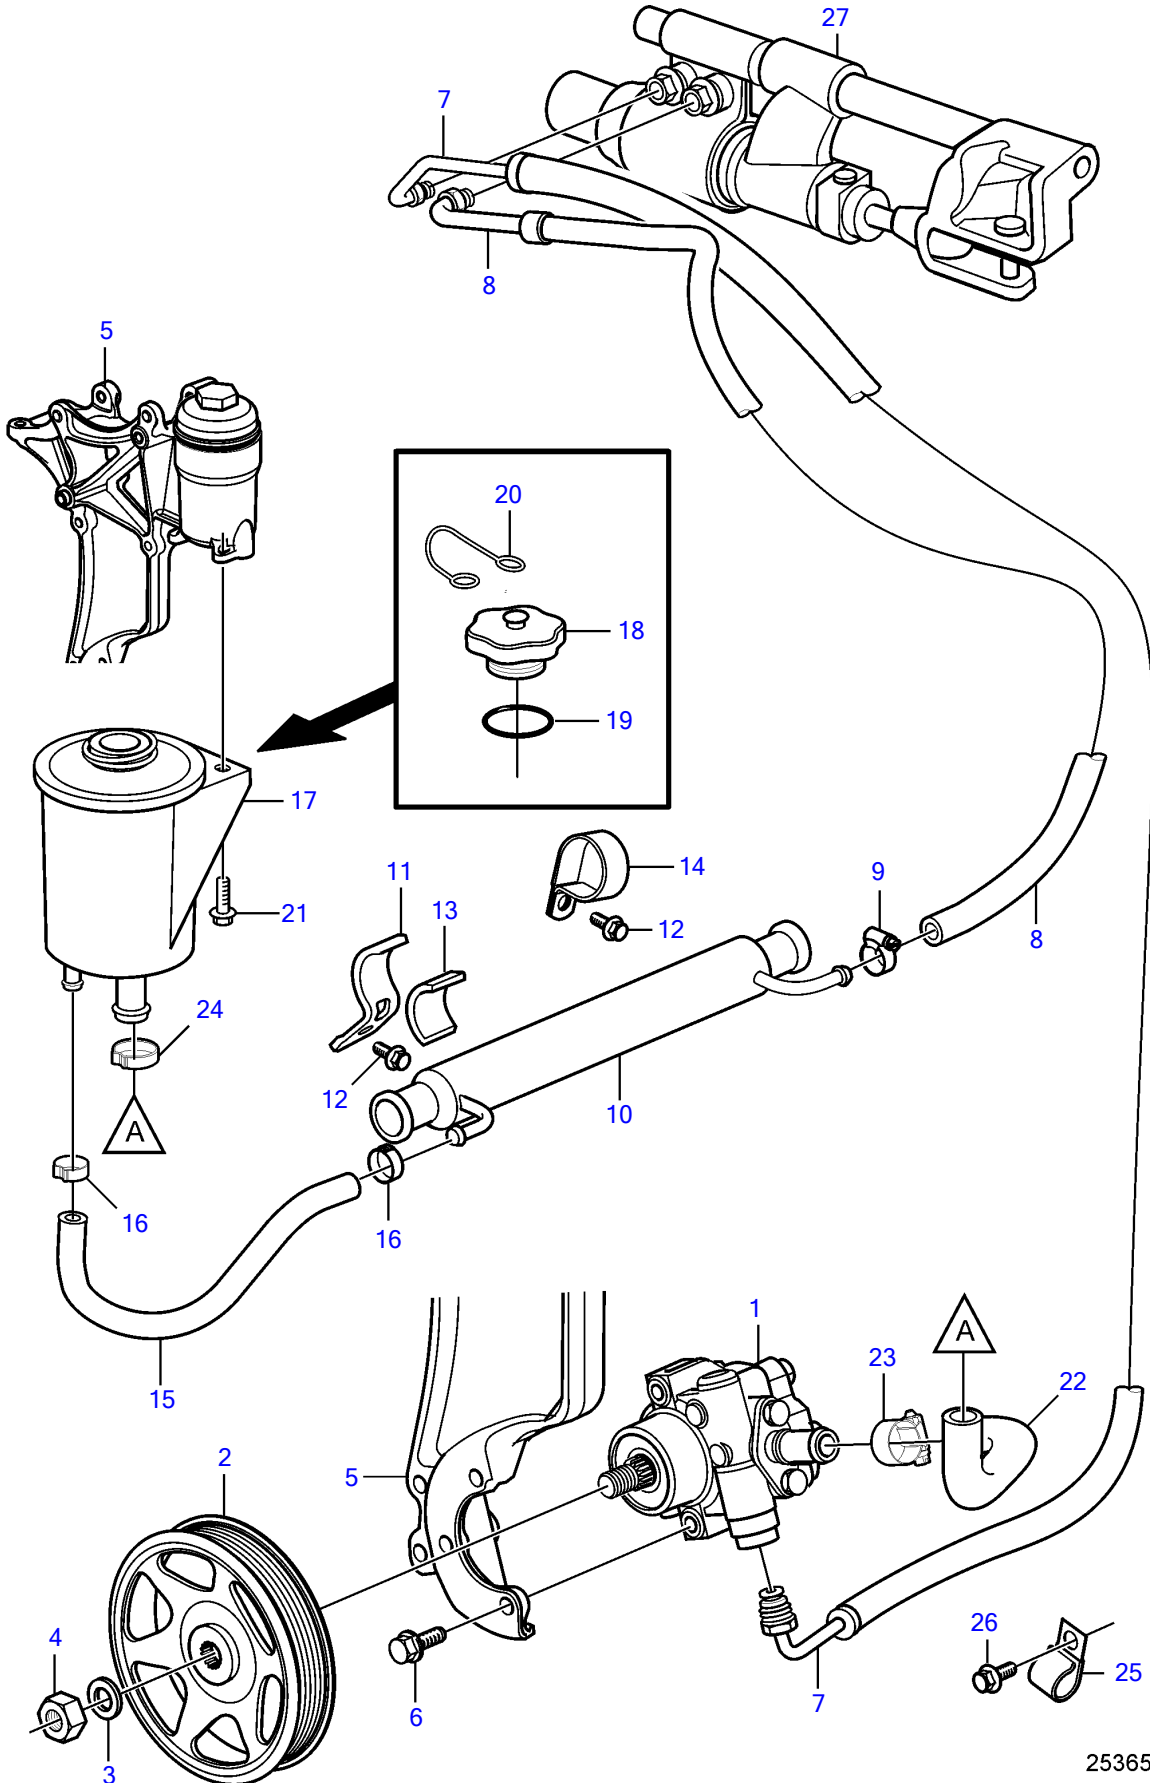

4.3GXi-P, 4.3GXi-Q

25365

Upd:2014-11-10

25365

47700886-64-36229

4.3GXI-P, 4.3GXI-Q

| REF | PART NO. | QTY | DESCRIPTION | NOTES |
|-----|-----------|-----|----------------------|--|
| 1 | 3887373 | 1 | Power steering pump | |
| 2 | 3889611 | 1 | Pulley | |
| 3 | 3889615 | 1 | Washer | |
| 4 | 3889613 | 1 | Nut | |
| 5 | 21573817 | 1 | Bracket | |
| 6 | 3595494 | 3 | Screw | |
| 7 | 3888739 | 1 | Hose assembly | |
| 8 | 21452588 | 1 | Hose assembly | |
| 9 | 3860413 | 1 | Hose clamp | |
| 10 | 21399019 | 1 | Hydraulic oil cooler | |
| 11 | 21434106 | 1 | Bracket | Replaced by 3852490 |
| 12 | 3853393 | 1 | Flange screw | |
| 13 | 21434108 | 1 | Support rubber | |
| 14 | 3852490 | 1 | Attaching clamp | |
| 15 | 21399023 | 1 | Hose | |
| 16 | 982663 | 2 | Hose clamp | |
| 17 | 3887375 | 1 | Reservoir | |
| 18 | | 1 | • Cap | Not sold separately |
| 19 | | 1 | • O-ring | Not sold separately |
| 20 | | 1 | • Retainer | Not sold separately |
| 21 | 946544 | 2 | Flange screw | |
| 22 | 21355283 | 2 | Hose | |
| 23 | 3853794 | 2 | Hose clamp | |
| 24 | 980038 | 1 | Hose clamp | replaced by next part number |
| | | 1 | Hose clamp | |
| 25 | (984038) | 1 | Clamp, J | Obsolete part |
| 26 | (3853557) | 1 | Flange screw | Obsolete part, 3/8" - 16 unc, L=0.75" (19mm) |
| 27 | | 1 | Steering cylinder | See drive catalog |