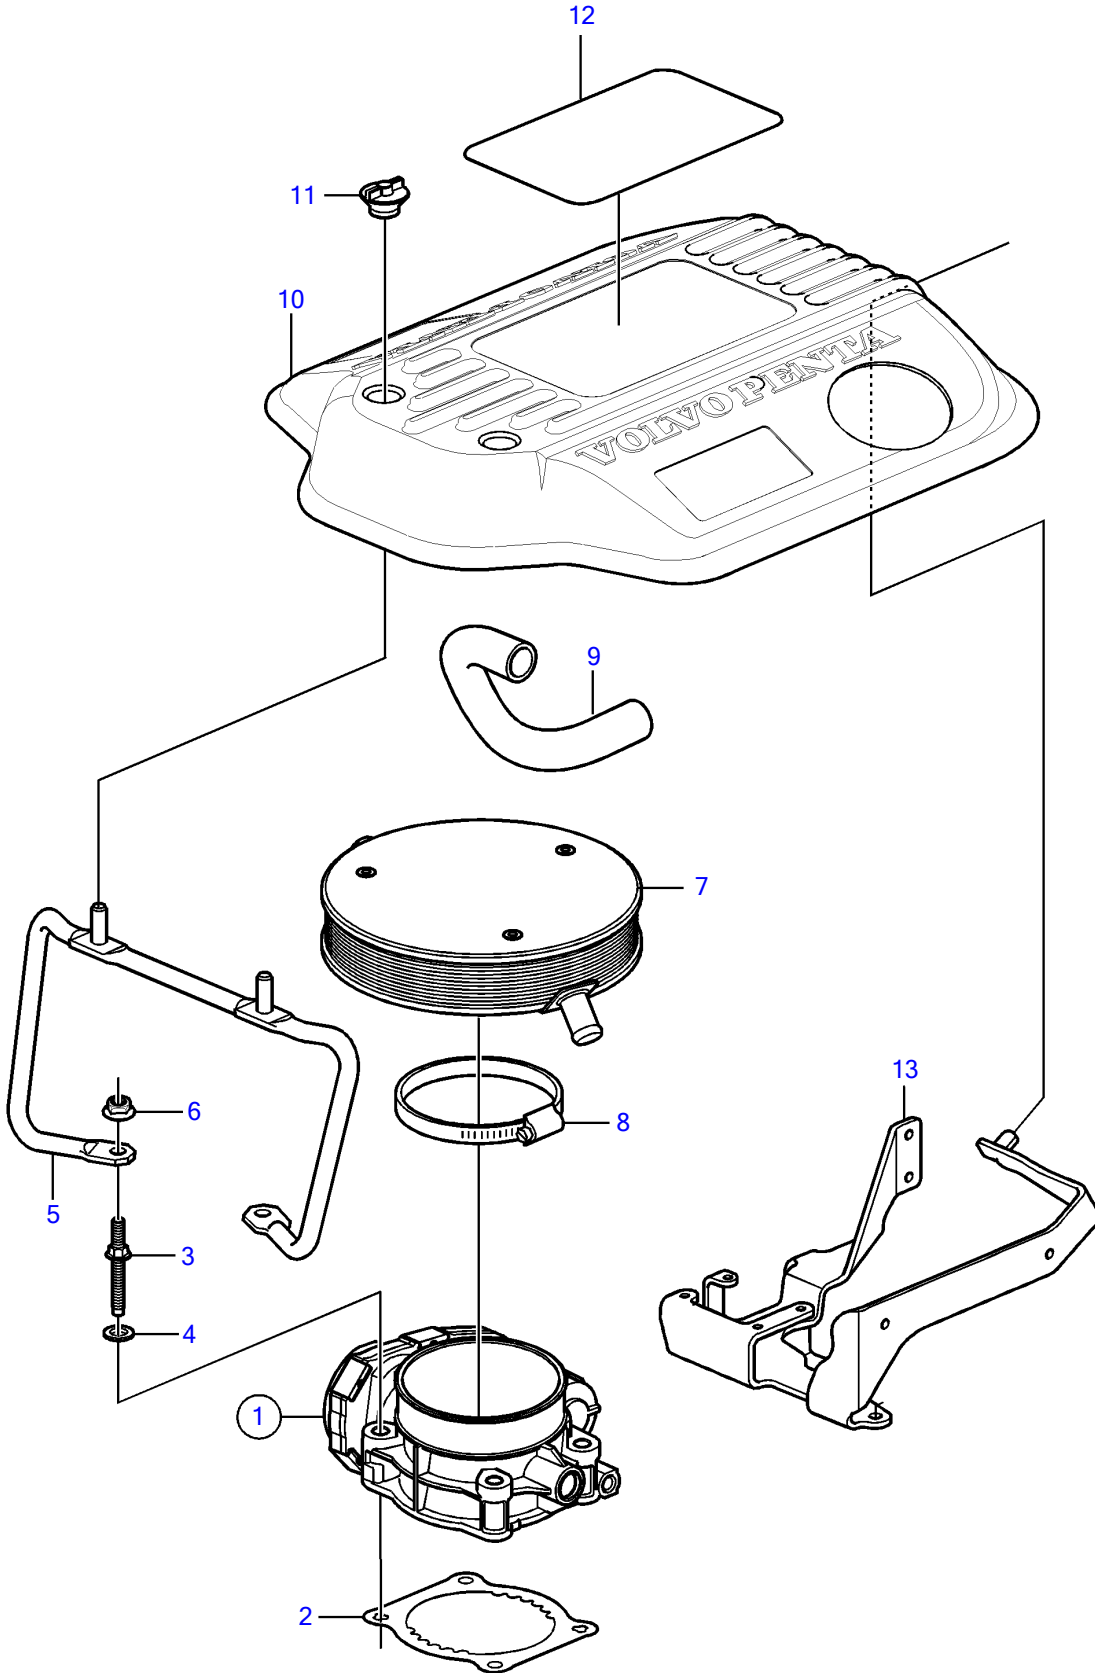

4.3GXl-P, 4.3GXl-Q

4.3GXI-P, 4.3GXI-Q

REF	PART NO.	QTY	DESCRIPTION	NOTES
1	21141689	1	Body	
		1	• Switch, idle validation	Not sold separately
		2	• Sensor kit, throttle position	Not sold separately
2	3849022	1	Gasket	
3	3858964	4	Stud	
4		4	• Washer	Not sold separately
5	21297364	1	Bracket	
6	981124	2	Flange nut	
7	21297352	1	Flame retainer	
8	21221046	1	Hose clamp	
9	3862744	1	Hose	To valve cover
10	3818430	1	Cover	
11	3841608	2	Wing nut	
12	3861829	1	Decal	4.3GXi
13	21454938	1	Bracket	