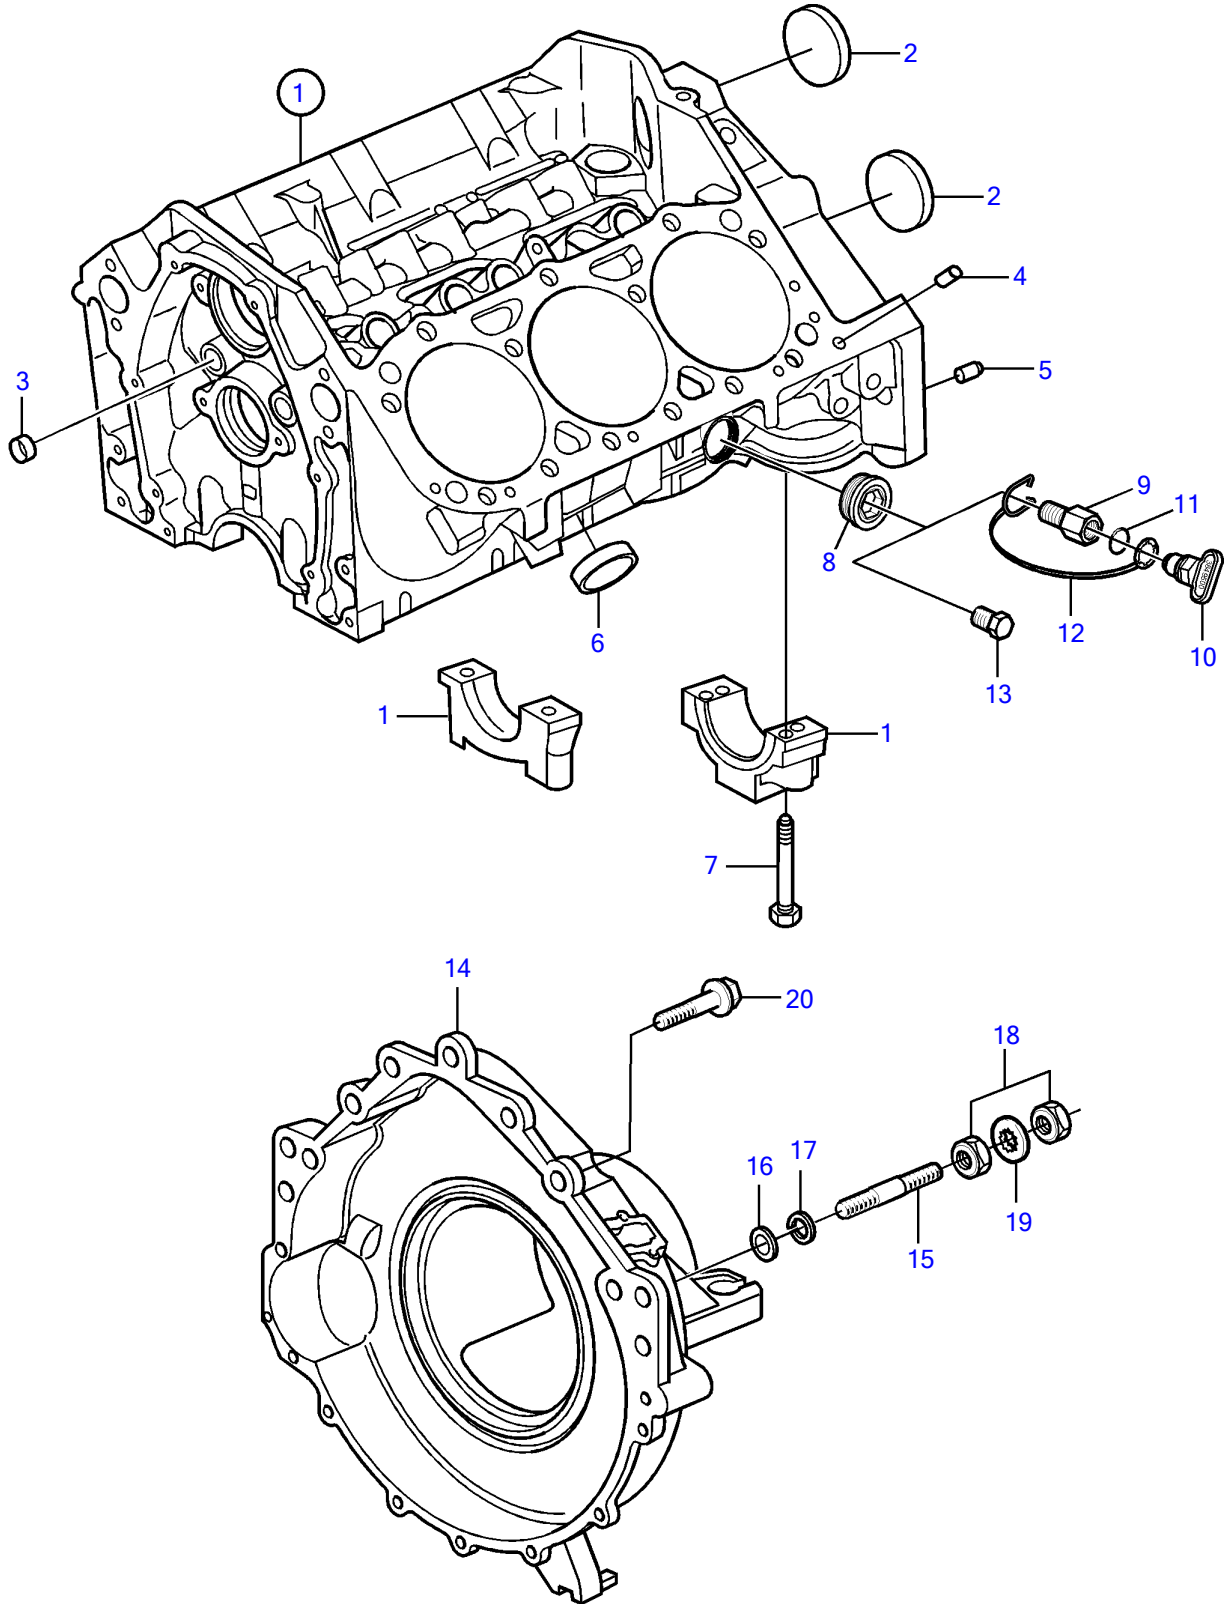

4.3GXi-P, 4.3GXi-Q

4.3GXI-P, 4.3GXI-Q

REF	PART NO.	QTY	DESCRIPTION	NOTES
1		1	Cylinder block	
2	3853209	2	• Core plug	
3	3853208	2	• Cap plug	
4	3853114	4	• Locating pin	
5	3856001	2	• Pin	
6	3852100	8	• Core plug	
7	3862355	10	• Bolt	
8	3593585	1	Plug	Port
9	3849942	2	Fitting	
10	21114522	2	Drain plug	
	3849500	2	• Plug	Replaced by 21114522
11	976970	2	• O-ring	
12	3849892	2	• Retainer	
13	3850802	2	Plug	
14	21157924	1	Flywheel housing	
15	3857937	3	Stud	
16	980933	3	Washer	
17	3852046	3	Spring washer	
18	971071	6	Hexagon nut	
19	982679	6	Toothed washer	
20	965222	2	Flange screw	L=65mm
	946472	2	Flange screw	L=30mm