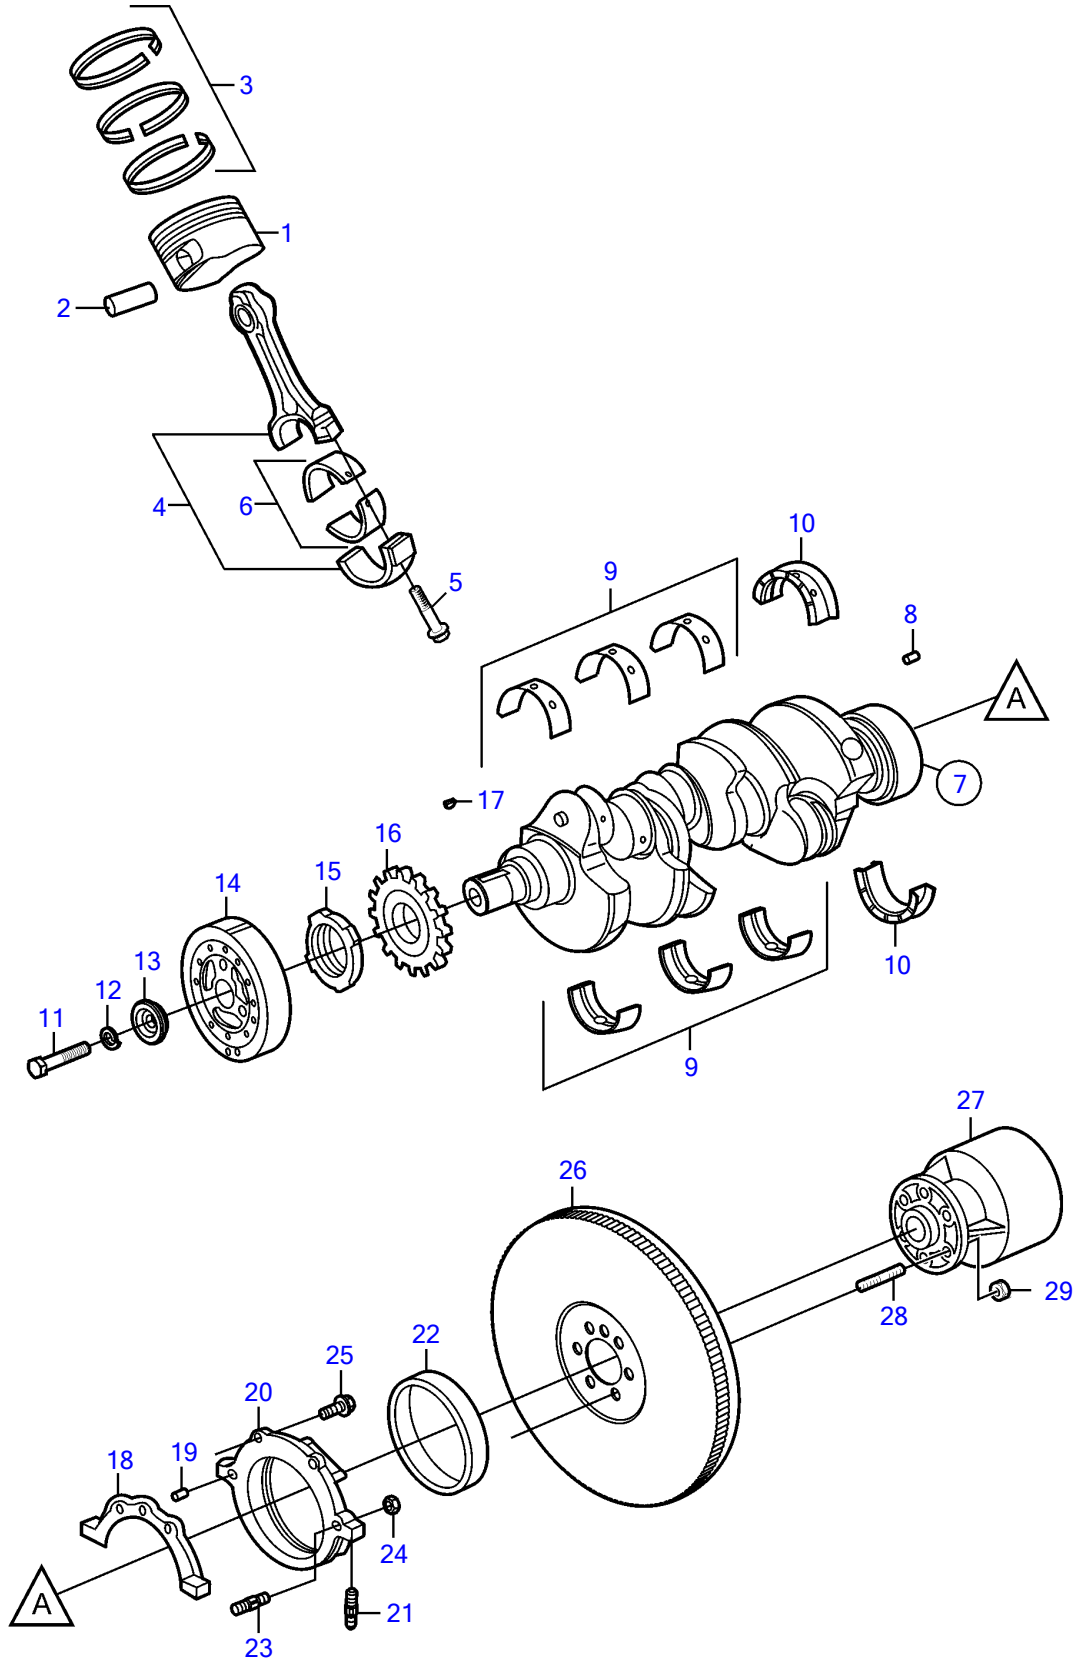

4.3GXi-P, 4.3GXi-Q

## 4.3GXI-P, 4.3GXI-Q

REF	PART NO.	QTY	DESCRIPTION	NOTES
1	21179952	6	Piston	Standard
2		6	• Pin	Not sold separately
3	21179959	6	Piston ring kit	Standard
4	21179974	6	Connecting rod	
5		12	Screw	part not sold
6	21179992	6	Bearing kit	Standard
7	3858693	1	Crankshaft	
8	21180043	1	• Pin	
9	21180021	3	Main bearing kit	Standard
10	21180054	1	Bearing kit	Standard
11	949518	1	Hexagon screw	
12	3852046	1	Spring washer	
13	3858177	1	Washer	
14	3859022	1	Vibration damper	
15	21124850	1	Ring	
16		1	Gear	Not sold separately
17	3859024	2	Woodruff key	
18	3852656	1	Gasket	
19	3856140	1	Pin	
20	3858695	1	Housing	
21	3857718	2	• Stud	
22	3858698	1	• Sealing	
23	3859027	1	Stud	
24	3853206	1	Nut	
25	3853203	2	Bolt	L= .875" (22.2mm)
	3853204	1	Bolt	L=1.75" (44.5mm)
26	3858694	1	Flywheel	
	3855970	1	• Gear	
27	3858437	1	Rubber coupling	
28	3853274	6	Stud	
29	3853273	6	Nut	