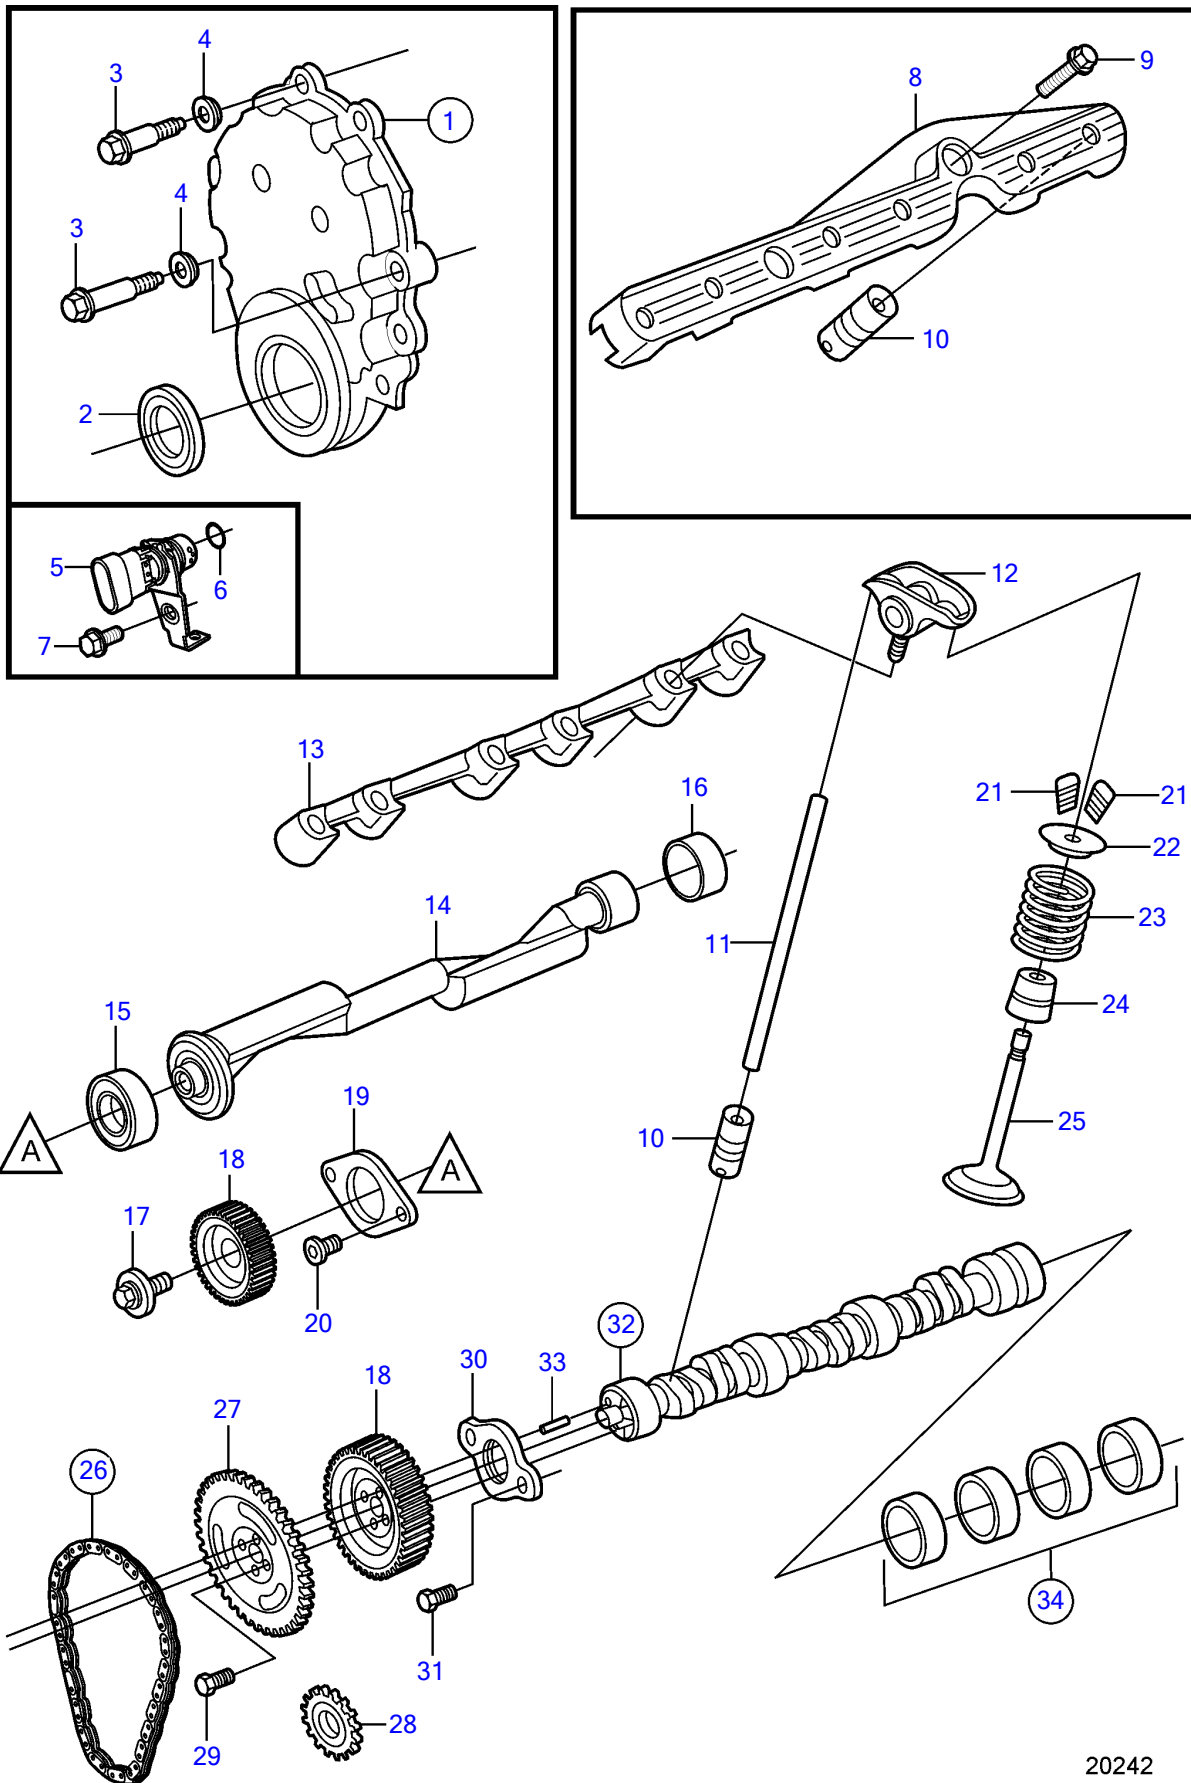

4.3GXI-P, 4.3GXI-Q

## 4.3GXI-P, 4.3GXI-Q

REF	PART NO.	QTY	DESCRIPTION	NOTES
1	21180065	1	Cover	
	21124841	1	• Gasket	
2	3862262	1	• Sealing	
3	(3855736)	2	• Screw	Obsolete part
	3855737	6	• Screw	
4	3855739	8	• Grommet	
5	21124849	1	Sensor, crankshaft position	
6	3859009	1	• O-ring	
7	3858983	1	Bolt	
8	3855825	2	Guide	
9	3855817	4	Bolt	
10	3855811	12	Valve tappet	
11	3856118	12	Push rod	
12	3861873	12	Rocker arm	
		12	• Bolt	Not sold separately
13	3861874	2	Support	
14	3857715	1	Shaft, balance	
15	3850519	1	Bearing	
16	3854315	1	Bearing	
17	3854320	1	Bolt	
18	3854314	1	Gear	Set
19	3854317	1	Retainer	
20	3853172	2	Screw	
21	3855823	24	Valve cotter	
22	3855816	12	Valve cap	
23	3855815	12	Valve spring	
24	3855814	6	Valve stem seal	Intake
	3862362	6	Valve stem seal	Exhaust
25	3855810	6	Valve, intake	Standard
	3855808	6	Valve, exhaust	Standard
26	21185300	1	Sprocket, timing chain	
27		1	Gear, camshaft	Not sold separately
28		1	Gear, crankshaft	Not sold separately
29	(3854330)	3	Bolt	Obsolete part
30	3854329	1	Retainer	
31	3854323	2	Bolt	
32	3854328	1	Camshaft	
33	(3857717)	1	• Pin	Obsolete part
34	(3856778)	1	Bearing	Obsolete part