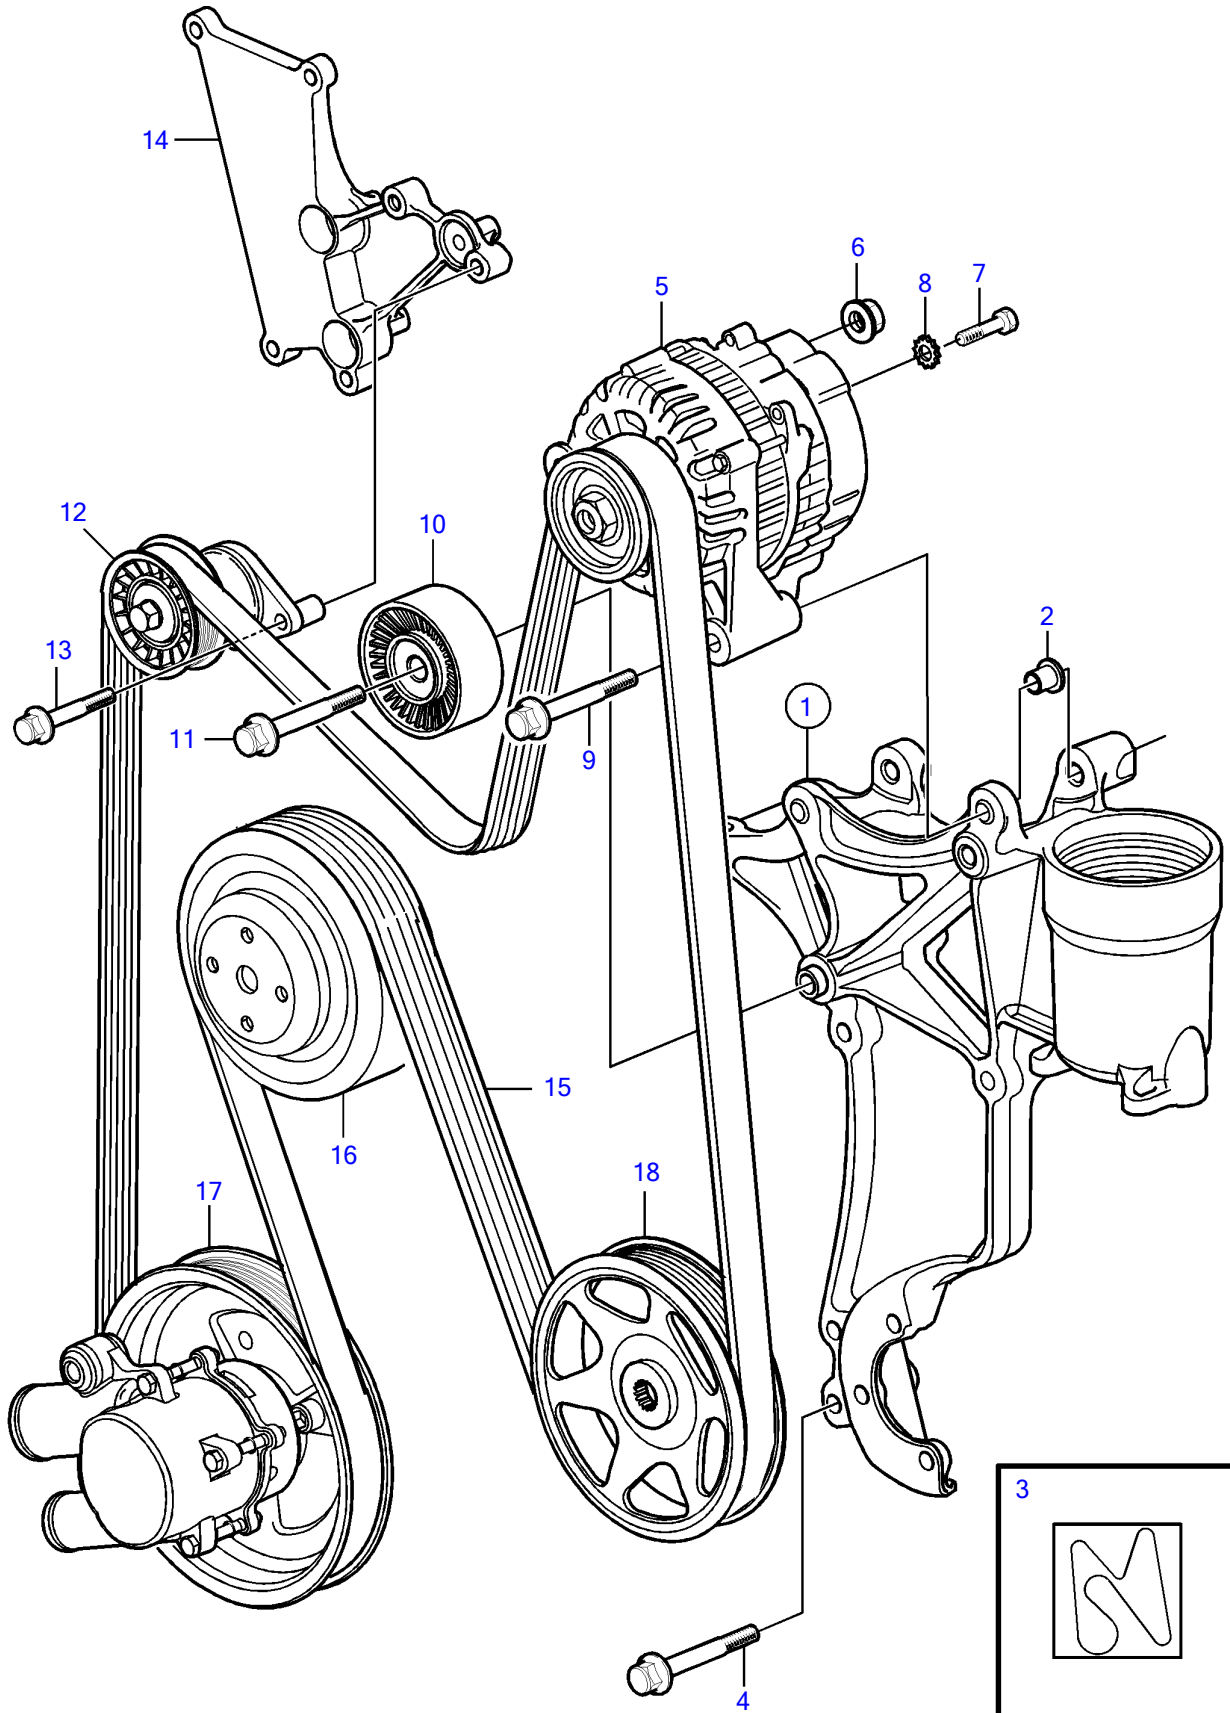

4.3GXI-P, 4.3GXI-Q

4.3GXI-P, 4.3GXI-Q

REF	PART NO.	QTY	DESCRIPTION	NOTES
1	21573817	1	Bracket	
2	3863175	2	• Bushing	
3	3863274	1	Decal	
4	3853392	4	Flange screw	
5	3884950	1	Alternator	
6	945408	1	Flange nut	
7	3852208	1	Screw	
8	3852520	1	Washer	
9	947790	2	Flange screw	
10	21585053	1	Idler pulley	
11	21425128		Flange screw	
12	3885250	1	Belt tensioner	
13	3850753	2	Flange screw	
14	21358873	1	Bracket	See "Fuel system" page
15	21399021	1	Belt	
16		1	Pulley, circulation pump	
17		1	Sea water pump	
18		1	Pulley, power steering pump	