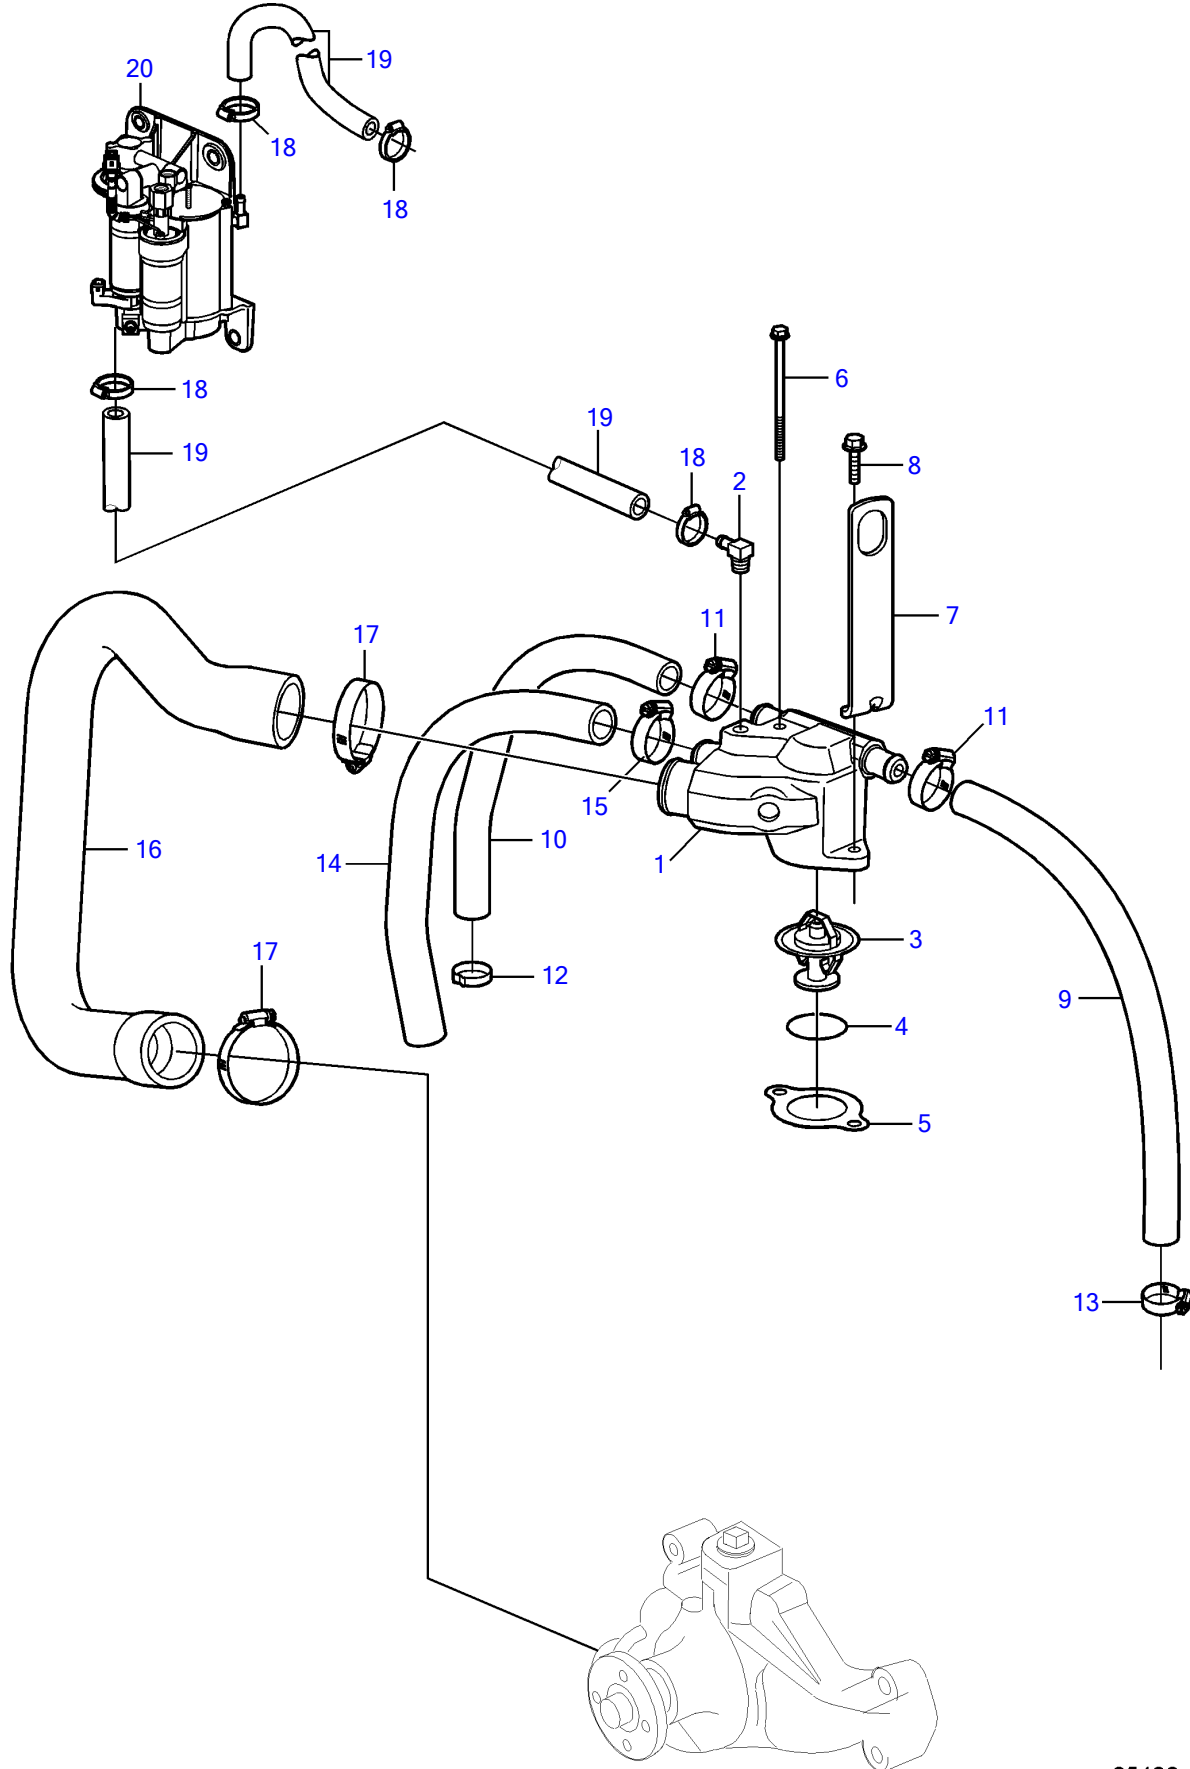

4.3GXi-P, 4.3GXi-Q

4.3GXI-P, 4.3GXI-Q

REF	PART NO.	QTY	DESCRIPTION	NOTES
1	3589553	1	Thermostat housing	
2	3853597	1	Elbow	
3	3587597	1	Thermostat	
4	983944	1	O-ring	
5	3852111	1	Gasket	
6	968842	1	Flange screw	
7	3593503	1	Bracket	
8	946671	1	Flange screw	
9	21452586	1	Hose	
10	3862536	1	Hose	
11	3863439	2	Hose clamp	
12	(982715)	1	Clamp	Obsolete part
13	(982715)	1	Clamp	Obsolete part
14	3817817	1	Hose	
15	3863441	1	Hose clamp	
16	3862523	1	Hose	
17	3863438	2	Hose clamp	
18	3860413	4	Hose clamp	
19	3862550	2	Hose	
20		1	Fuel pump	