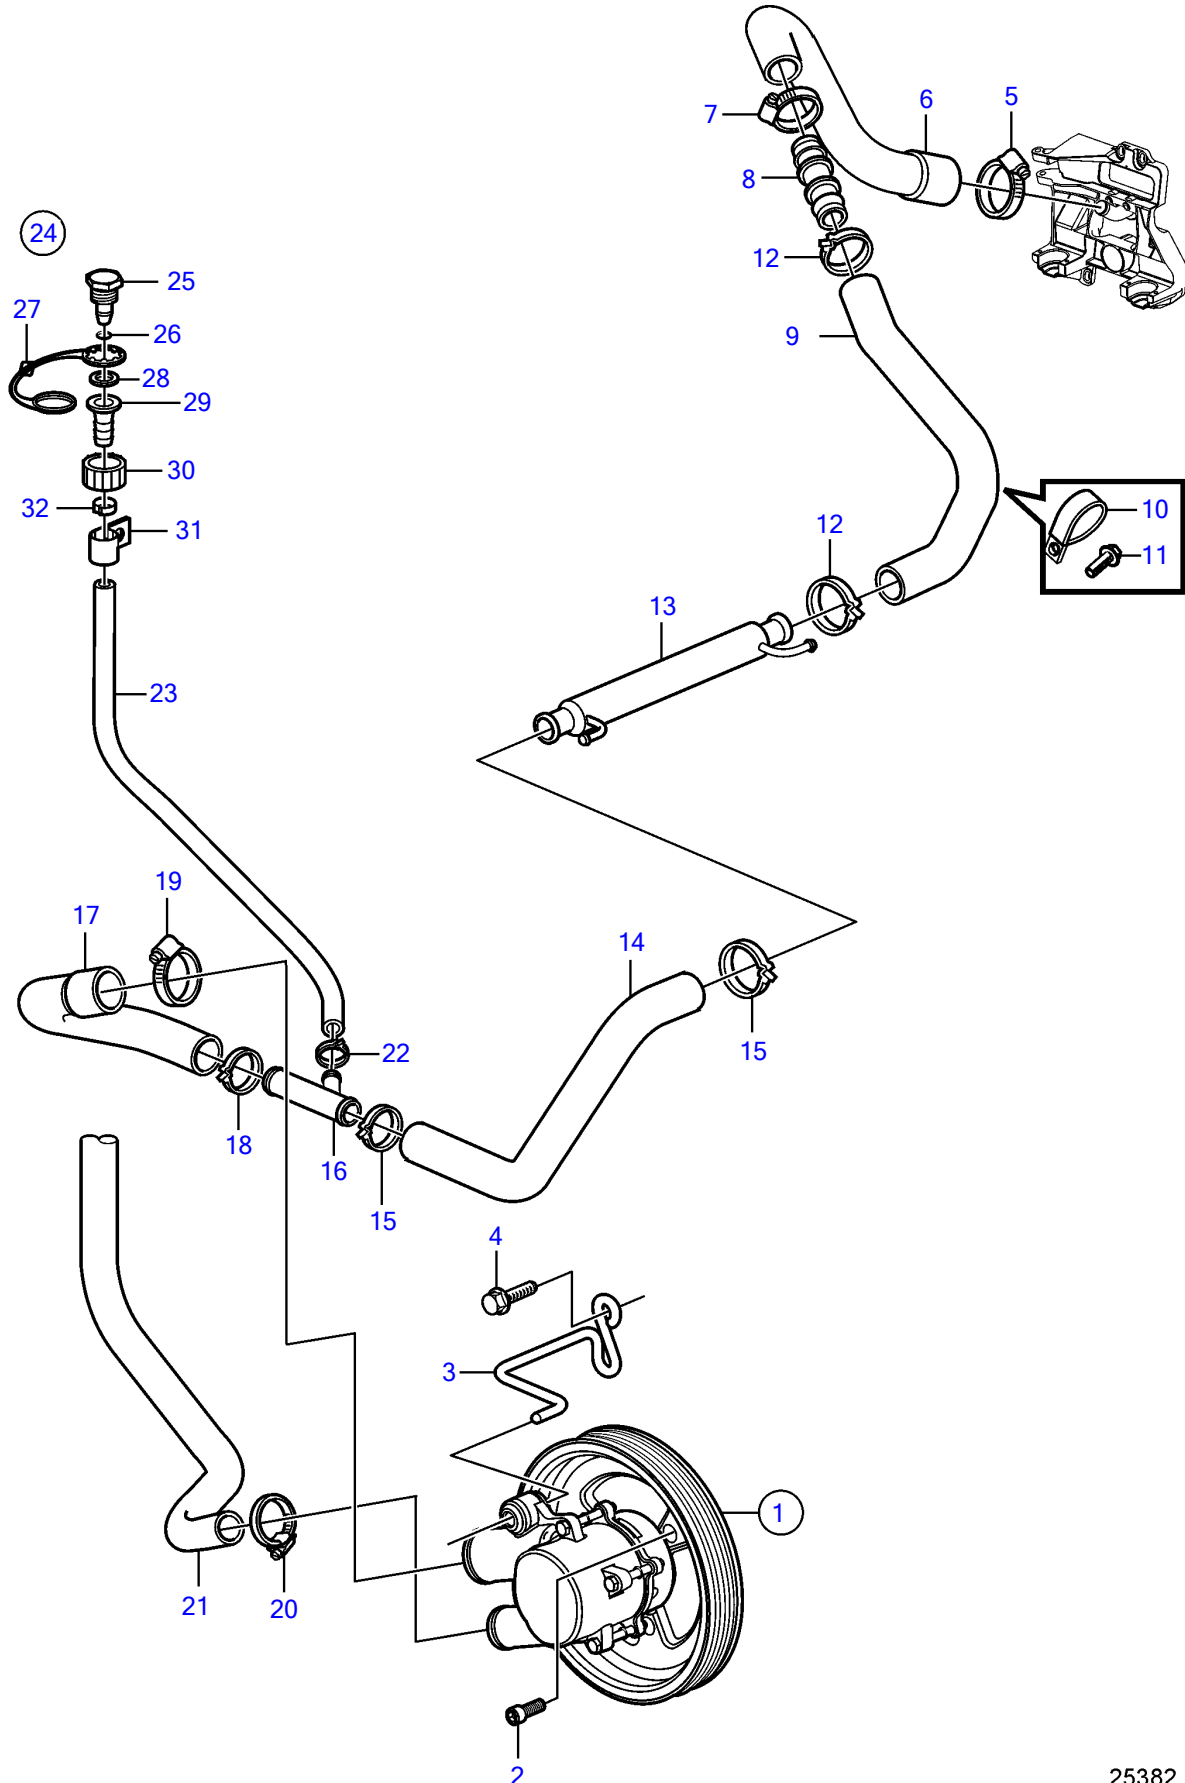

4.3GXl-P, 4.3GXl-Q

4.3GXI-P, 4.3GXI-Q

REF	PART NO.	QTY	DESCRIPTION	NOTES
1	21212799	1	Pump	
2	3857939	3	Screw	
3	3595464	1	Bracket	
4	3860163	2	Flange screw	
5	3812302	1	Hose clamp	
6	21340837	1	Hose	
7	3863444	1	Hose clamp	
8	21429137	1	Connector	
9	21452584	1	Hose	
10	3853312	2	Clamp	replaced by next part number
	(21619466)	2	Attaching clamp	Obsolete part
11	(3853557)	2	Flange screw	Obsolete part, 3/8" - 16 unc, L=0.75" (19mm)
12	982645	3	Clamp	
13	21399019	1	Hydraulic oil cooler	
14	21340840	1	Hose	
15	982645	2	Clamp	
16	3862699	1	T-pipe	
17	21429134	1	Hose	
18	3863440	1	Hose clamp	
19		1	Hose clamp	
20	3852602	1	Hose clamp	
21	3817817	1	Hose, therm. housing	For seawater cooled engine
22	978173	1	Hose clamp	
23	3862901	1	Hose	
24	3807440	1	Connector	
25		1	• Cap	Not sold separately
26	942978	1	• O-ring	
27	3862082	1	• Retainer	
28	3807664	1	• Washer	
29		1	• Connector	Not sold separately
30		1	• Connector	Not sold separately
31	3862891	1	Attaching clamp	
32	978174	1	Hose clamp	