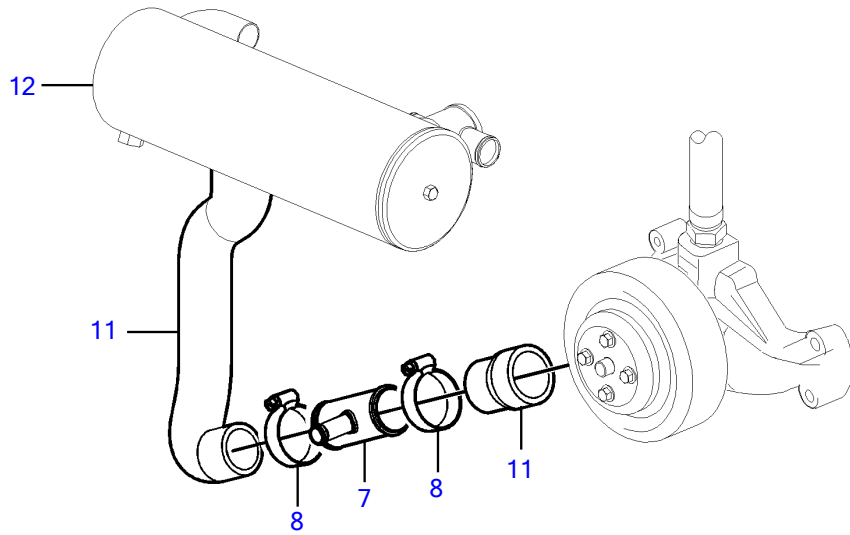

4.3GXl-P, 4.3GXl-Q

## 4.3GXi-P, 4.3GXi-Q

REF	PART NO.	QTY	DESCRIPTION	NOTES
1	21527832	1	Kit	Kit has other parts that are not used on this engine
2	40005443	1	• Nipple	7/16" - 14 unc
3	976970	1	• • O-ring	
4	856483	1	• Hose connection	1/4"-18 NPTF
5	3852602	4	• Hose clamp	
6	3818035	1	• Fitting	
7	3863068	1	• T-pipe	
8	3854978	2	• Hose clamp	
9	3860613	1	• T-nipple	
10		X	Hose, heater	Hose not supplied with kit.
11		X	Hose	Cut, Circulation pump to heat exchanger
12		X	Heat exchanger	
13		X	Expansion tank	