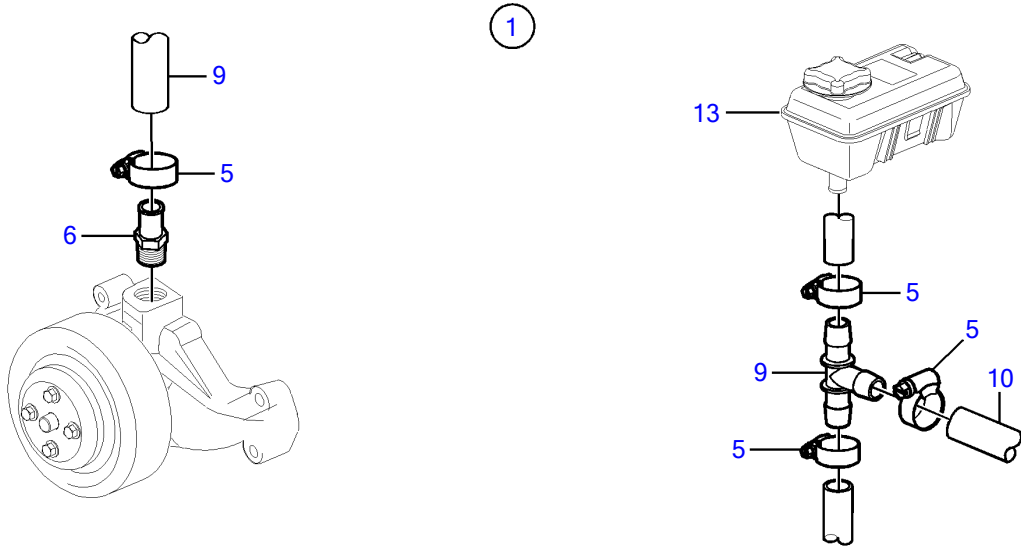

4.3GXl-P, 4.3GXl-Q

## 4.3GXi-P, 4.3GXi-Q

REF	PART NO.	QTY	DESCRIPTION	NOTES
1	21527832	1	Kit	Kit has other parts that are not used on this engine
2	40005443	1	• Nipple	7/16" - 14 unc
3	976970	1	• • O-ring	
4	856483	1	• Hose connection	1/4"-18 NPTF
5	3852602	4	• Hose clamp	
6	3818035	1	• Fitting	
7	3863068	1	• T-pipe	
8	3854978	2	• Hose clamp	
9	3860613	1	• T-nipple	
10		X	Hose, heater	Hose not supplied with kit.
11		X	Hose	Cut, Circulation pump to heat exchanger
12		X	Heat exchanger	
13		X	Expansion tank	