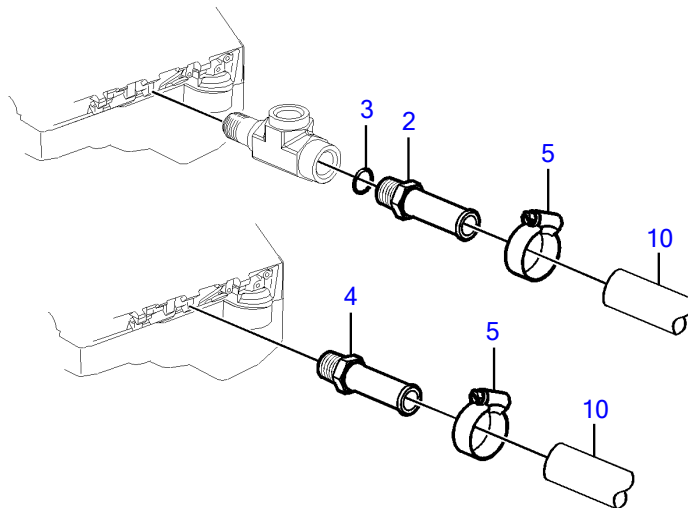

4.3GXl-P, 4.3GXl-Q

## 4.3GXi-P, 4.3GXi-Q

REF	PART NO.	QTY	DESCRIPTION	NOTES
1	21527832	1	Kit	Kit has other parts that are not used on this engine
2	40005443	1	• Nipple	7/16" - 14 unc
3	976970	1	• • O-ring	
4	856483	1	• Hose connection	1/4"-18 NPTF
5	3852602	4	• Hose clamp	
6	3818035	1	• Fitting	
7	3863068	1	• T-pipe	
8	3854978	2	• Hose clamp	
9	3860613	1	• T-nipple	
10		X	Hose, heater	Hose not supplied with kit.
11		X	Hose	Cut, Circulation pump to heat exchanger
12		X	Heat exchanger	
13		X	Expansion tank	