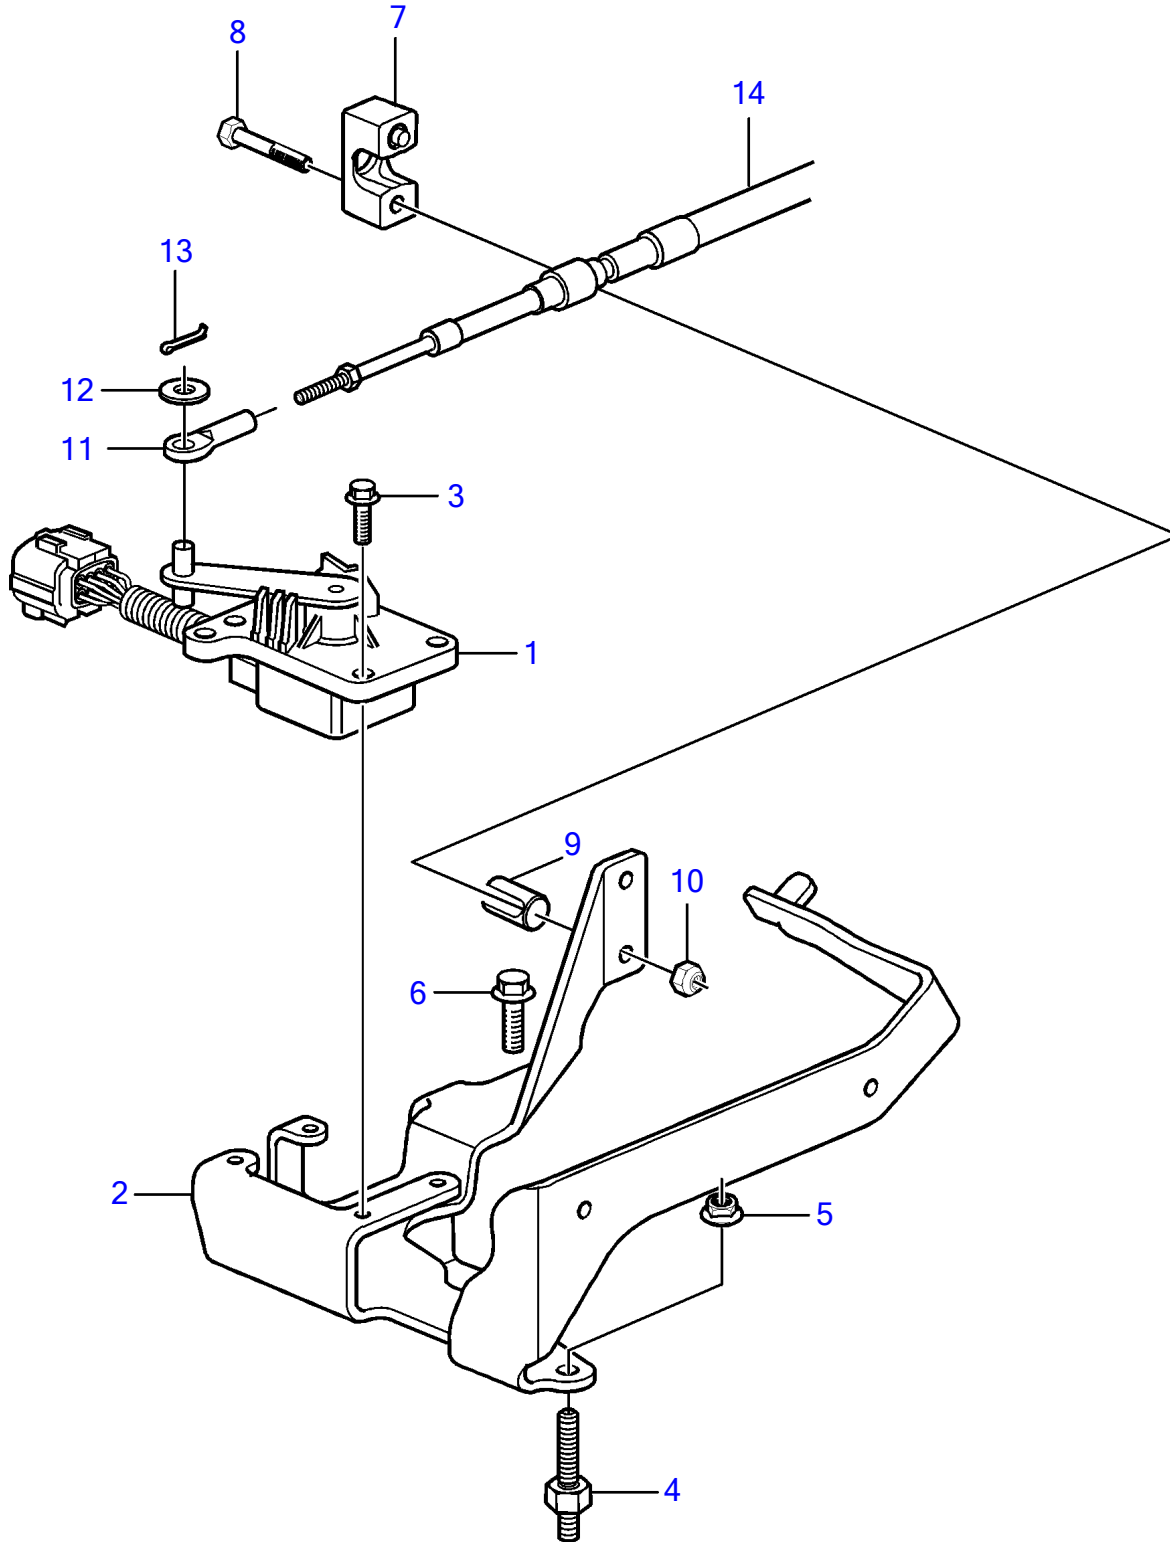

4.3GXl-P, 4.3GXl-Q

## 4.3GXI-P, 4.3GXI-Q

REF	PART NO.	QTY	DESCRIPTION	NOTES
1	21560199	1	Throttle control	
2	21454938	1	Bracket	
3	946544	4	Flange screw	
4	3594748	1	Spacer screw	L=45mm
	3594749	2	Spacer screw	L=40mm
5	981124	3	Flange nut	
6	983643	1	Flange screw	
7	3850266	1	Anchor	
8	(3852048)	1	Screw	Obsolete part
9	3852019	1	Retainer	
10	3852118	1	Nut	
11	3850941	1	Adapter	
12	3852193	1	Washer	
13	3852052	1	Split pin	
14		1	Cable	