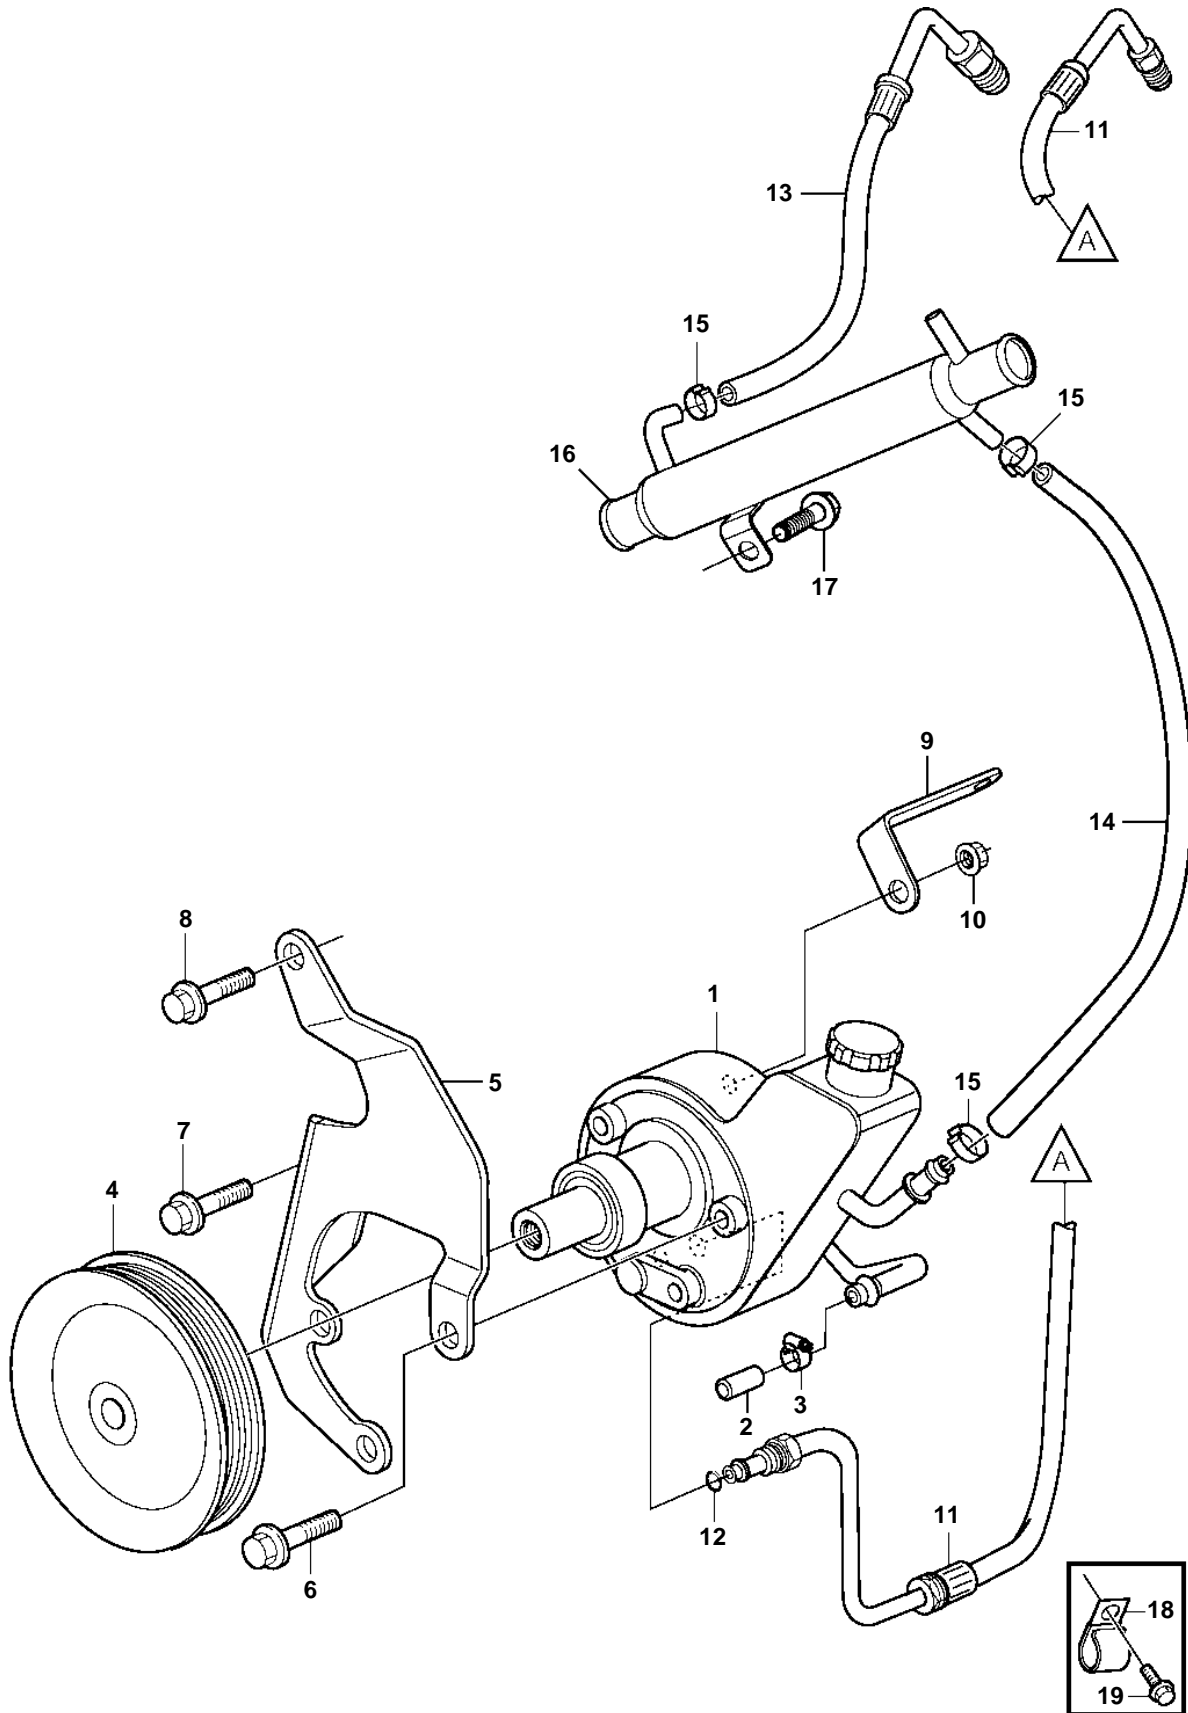

4.3GXi-G, 4.3GXi-GF, 4.3OSi-G, 4.3OSi-GF

4.3GXi-G, 4.3GXi-GF, 4.3OSi-G, 4.3OSi-GF

REF	PART NO.	QTY	DESCRIPTION
1	3860871	1	Pump
2	3856766	2	Cardboard tube
3	3860413	2	Hose clamp
4	3888078	1	Pulley
5	3817841	1	Bracket
6	3853405	3	Screw
7	3853557	1	Screw
8	3853405	1	Screw
9	3843928	1	Bracket
10	971098	1	Flange lock nut
11	3863144	1	Hose
12	3852497	1	O-ring
13	3863148	1	Hose
14	3863008	1	Hose
15	982663	3	Hose clamp
16	3862629	1	Oil cooler
17	946472	1	Flange screw
18		1	Clamp
19	965222	1	Flange screw