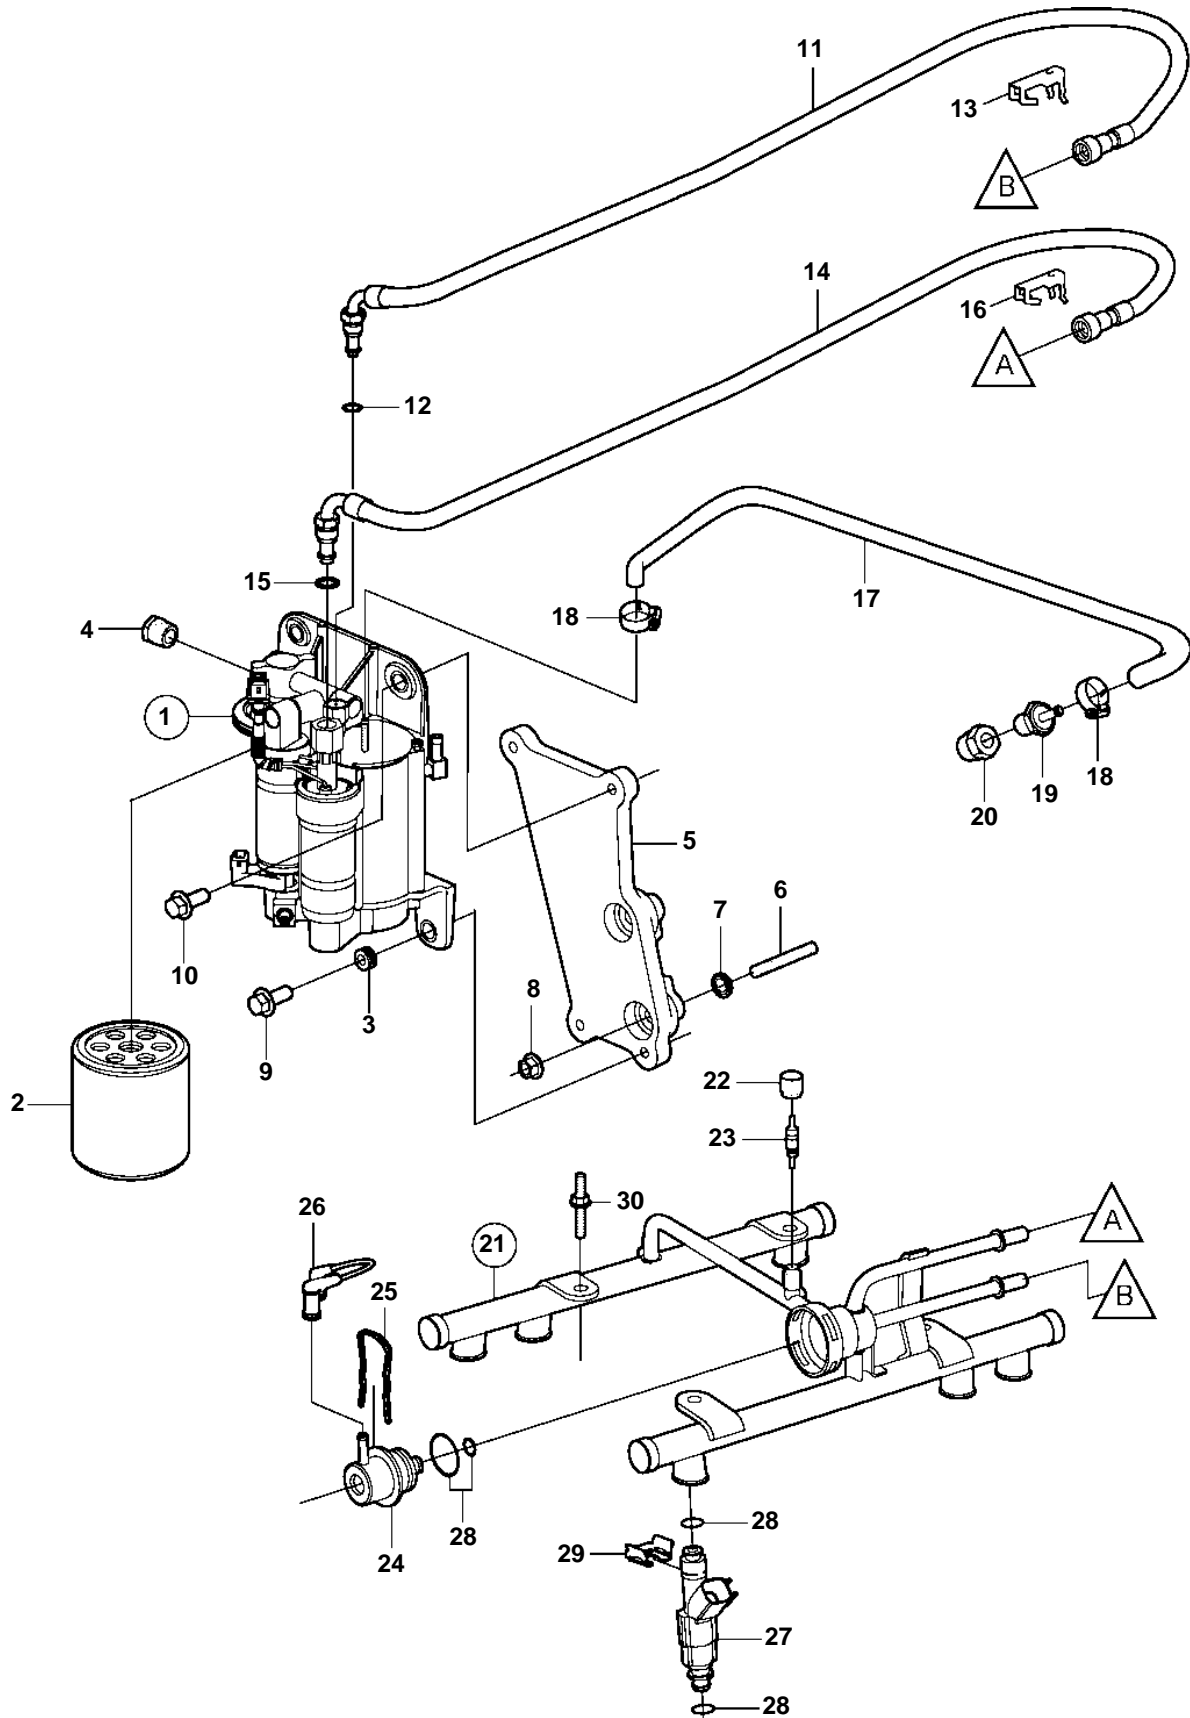

4.3GXi-G, 4.3GXi-GF, 4.3OSi-G, 4.3OSi-GF

4.3GXi-G, 4.3GXi-GF, 4.3OSi-G, 4.3OSi-GF

REF	PART NO.	QTY	DESCRIPTION	NOTES
1	3861355	1	Pump	
	3588865	1	· Fuel pump kit	High pressure fuel pump
2	3862228	1	· Fuel filter	
3	3861396	4	· Rubber bushing	
4	3857816	1	Bushing	
5	3861031	1	Bracket	
6	3860928	2	Stud	
7	3860538	2	Nut, speed	
8	3853404	2	Nut	
9	982702	2	Flange screw	
10	982702	2	Flange screw	Sea water cooling
	946472	2	Flange screw	Fresh water cooling
11	3862635	1	Fuel pipe	
12	3850424	1	· O-ring	
13		1	Clip	Part not sold
14	3862634	1	Fuel hose	
15	3850423	1	· O-ring	
16		1	Clip	Part not sold
17	3807072	1	Kit	
18	3860413	2	Hose clamp	
19	3860290	1	Nipple	
20	3861926	1	Tube fitting	
21			Fuel pipe	Part not sold
22	3858972	1	Cardboard tube	
23	3858971	1	Valve	
24	3858967	1	Fuel press regulator	
25	3858968	1	Clip	
26	3858974	1	Hose	
27	3858969	6	Injector	
28	3858981	1	O-ring	Includes 16 o-rings for injectors and 2 o-rings for pressure regulator.
29	3858970	6	Retainer	
30	3858973	4	Bolt	