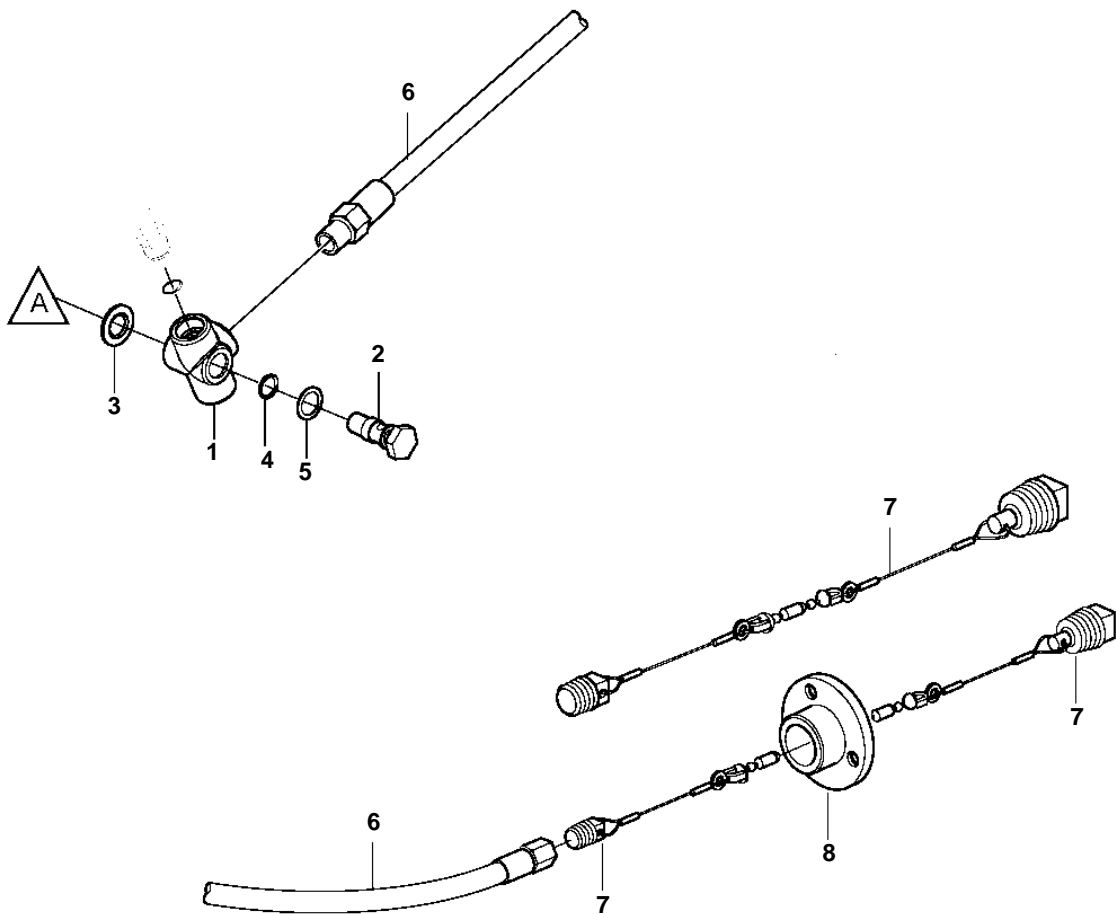

4.3GXi-G, 4.3GXi-GF, 4.3OSi-G, 4.3OSi-GF

23358

4.3GXi-G, 4.3GXi-GF, 4.3OSi-G, 4.3OSi-GF

REF	PART NO.	QTY	DESCRIPTION
1	3587787	1	Fitting
2	888958	1	Retainer
3	3851981	1	Washer
4	3853674	1	O-ring
5	3852007	1	Washer
6	888964	1	Hose assembly
7	888972	1	Lock spring
8	888970	1	Fitting