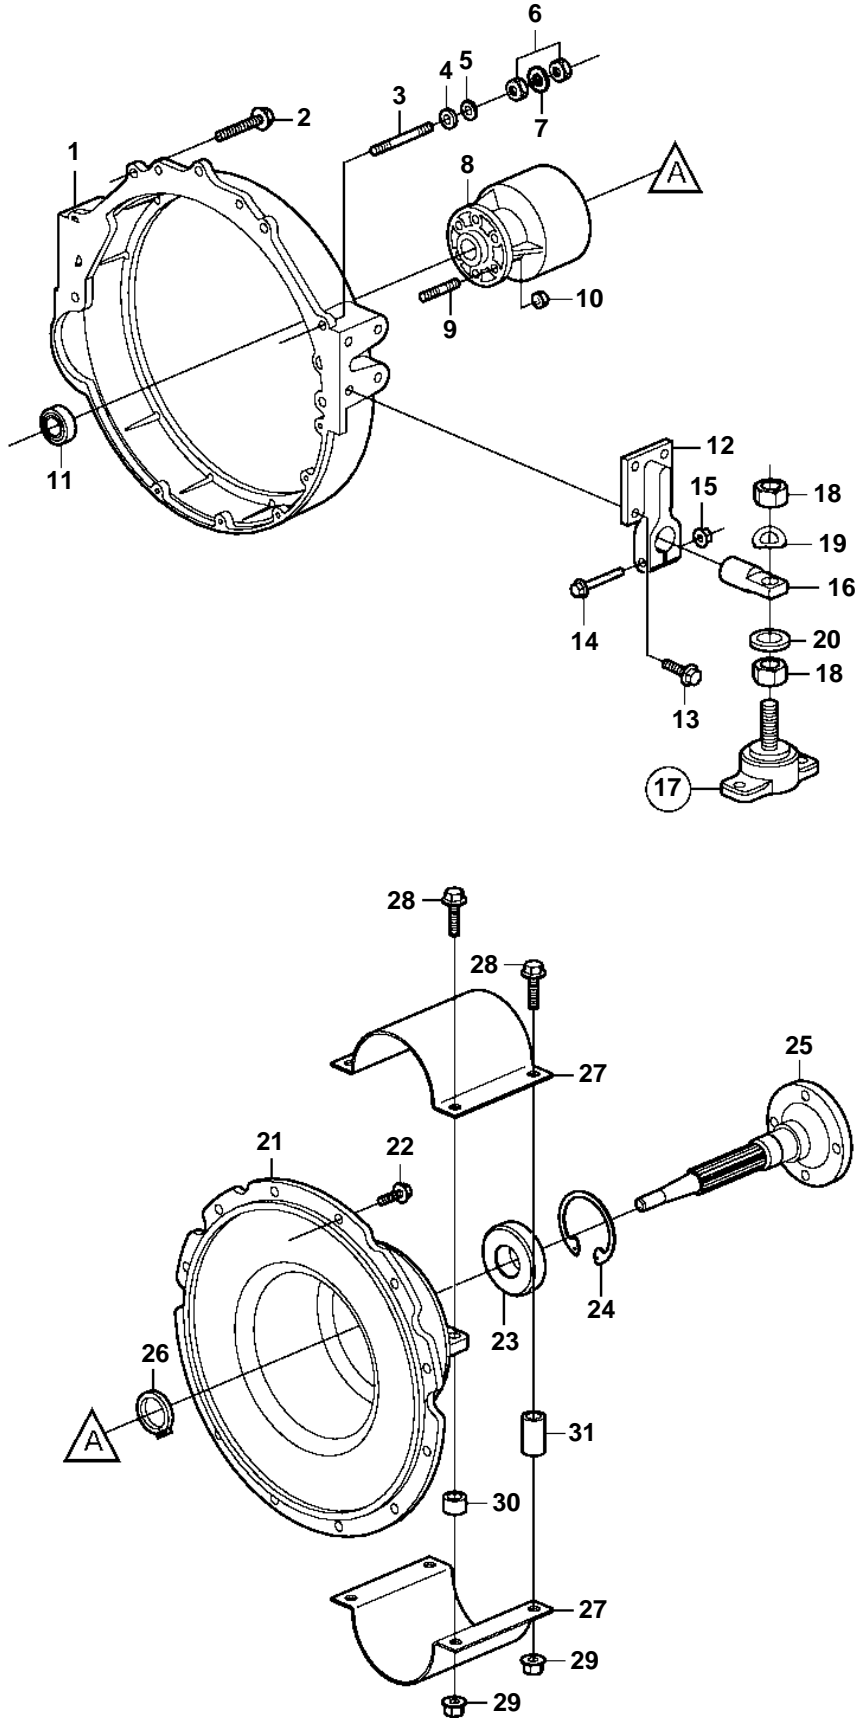

## 4.3GXi-G, 4.3GXi-GF, 4.3OSi-G, 4.3OSi-GF

REF	PART NO.	QTY	DESCRIPTION	NOTES
1	3851722	1	Flywheel housing	
2	947790	4	Flange screw	
3	3862493	2	Stud	
4	980933	2	Washer	
5	3852046	2	Spring washer	
6	971074	6	Hexagon nut	
7	982679	4	Toothed washer	
8	3858437	1	Rubber coupling	
9	3853274	6	Stud	
10	3853273	6	Nut	
11	3858846	1	Bearing	
12		2	Bracket	
13	965187	8	Flange screw	
14	965222	2	Flange screw	
15	971098	2	Flange lock nut	
16		2	Stub axle	
17	857251	2	Rubber cushion	
18	955860	4	Hexagon nut	
19	941914	2	Spring washer	
20	955902	2	Washer	
21	3851727	1	Bearing housing	
22	946752	11	Flange screw	
23	181877	1	Ball bearing	
24	914540	1	Snap ring	
25	3851724	1	Adapter kit	
26	914465	1	Snap ring	
27		2	Cover	
28	948039	4	Flange screw	L=65mm
29	977938	4	Flange lock nut	
30	983740	8	Spacer sleeve	L=10mm
31	983741	4	Spacer sleeve	L=33mm