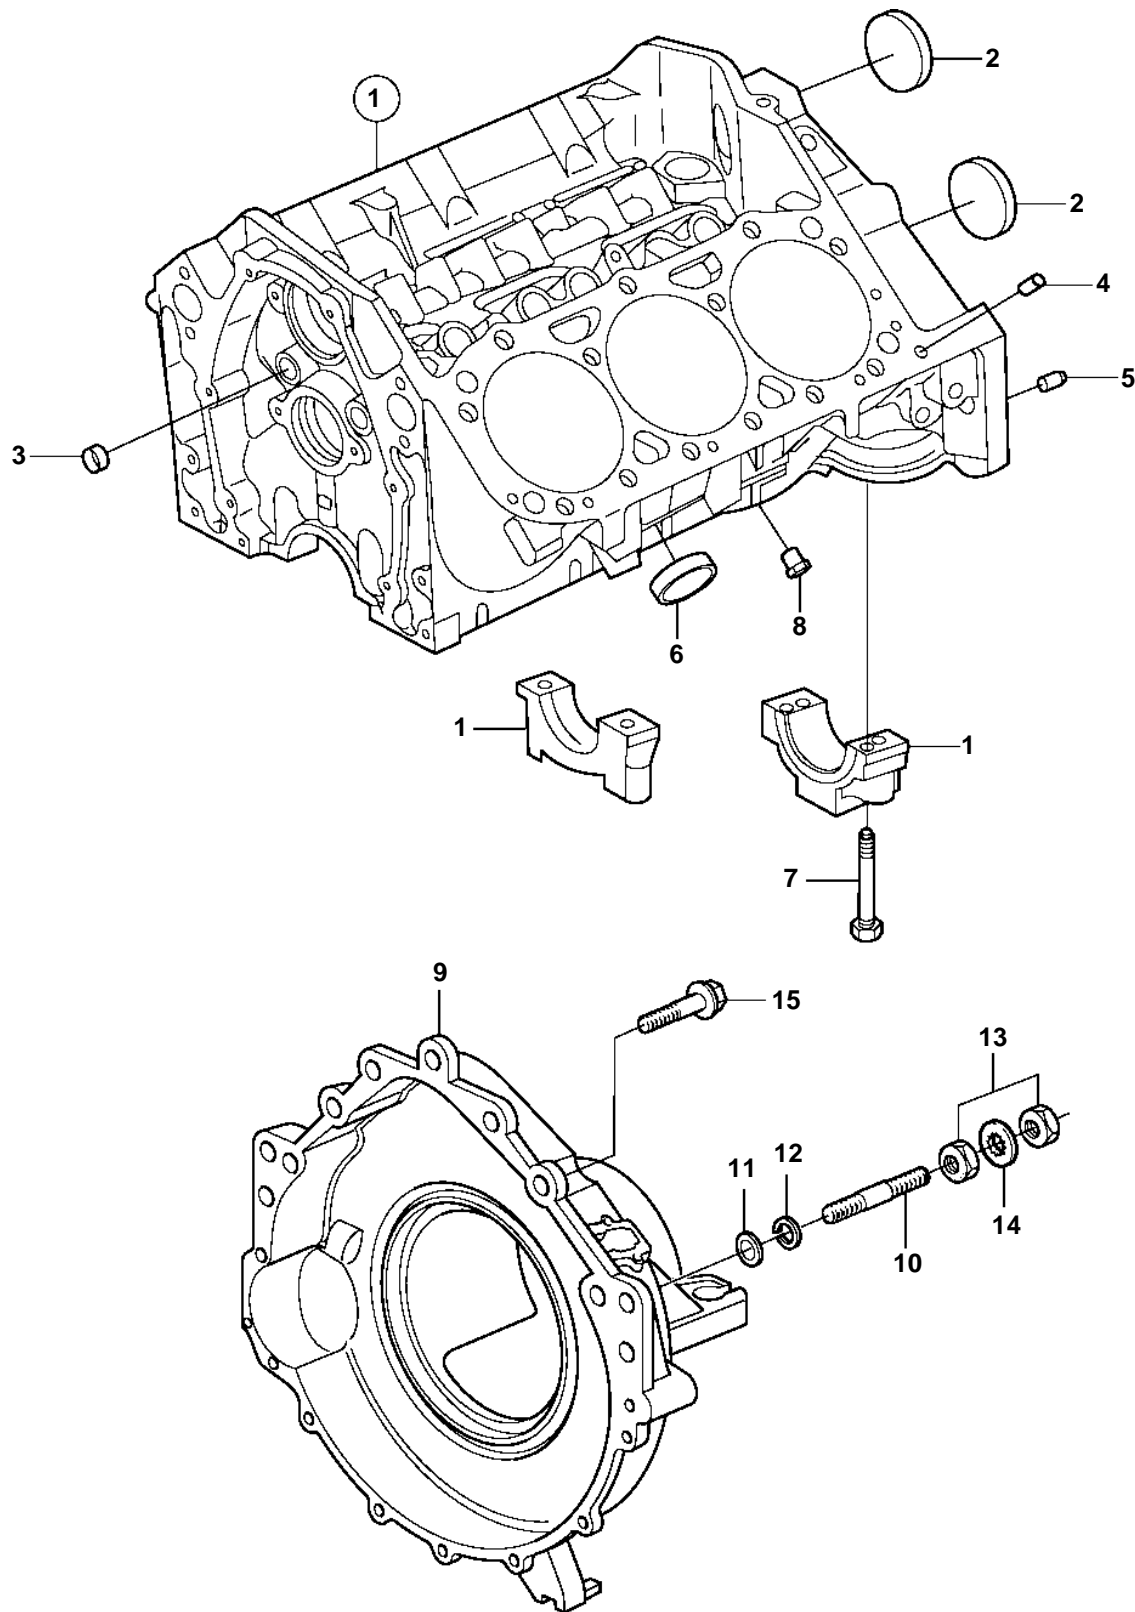

4.3GXi-GF, 4.3OSi-GF

4.3GXi-GF, 4.3OSi-GF

REF	PART NO.	QTY	DESCRIPTION	NOTES
1		1	Cylinder block	
2	3853209	2	· Core plug	
3	3853208	2	· Cap plug	
4	3853114	4	· Locating pin	
5	3856001	2	· Pin	
6	3852100	8	· Core plug	
7	3862355	10	· Bolt	
8	3850802	2	Plug	
9	3808573	1	Flywheel housing	
10	3857937	2	Stud	
11	980933	2	Washer	
12	3852046	2	Spring washer	
13	971074	6	Hexagon nut	
14	982679	4	Toothed washer	
15	965222	2	Flange screw	L=65mm
	946472	2	Flange screw	L=30mm