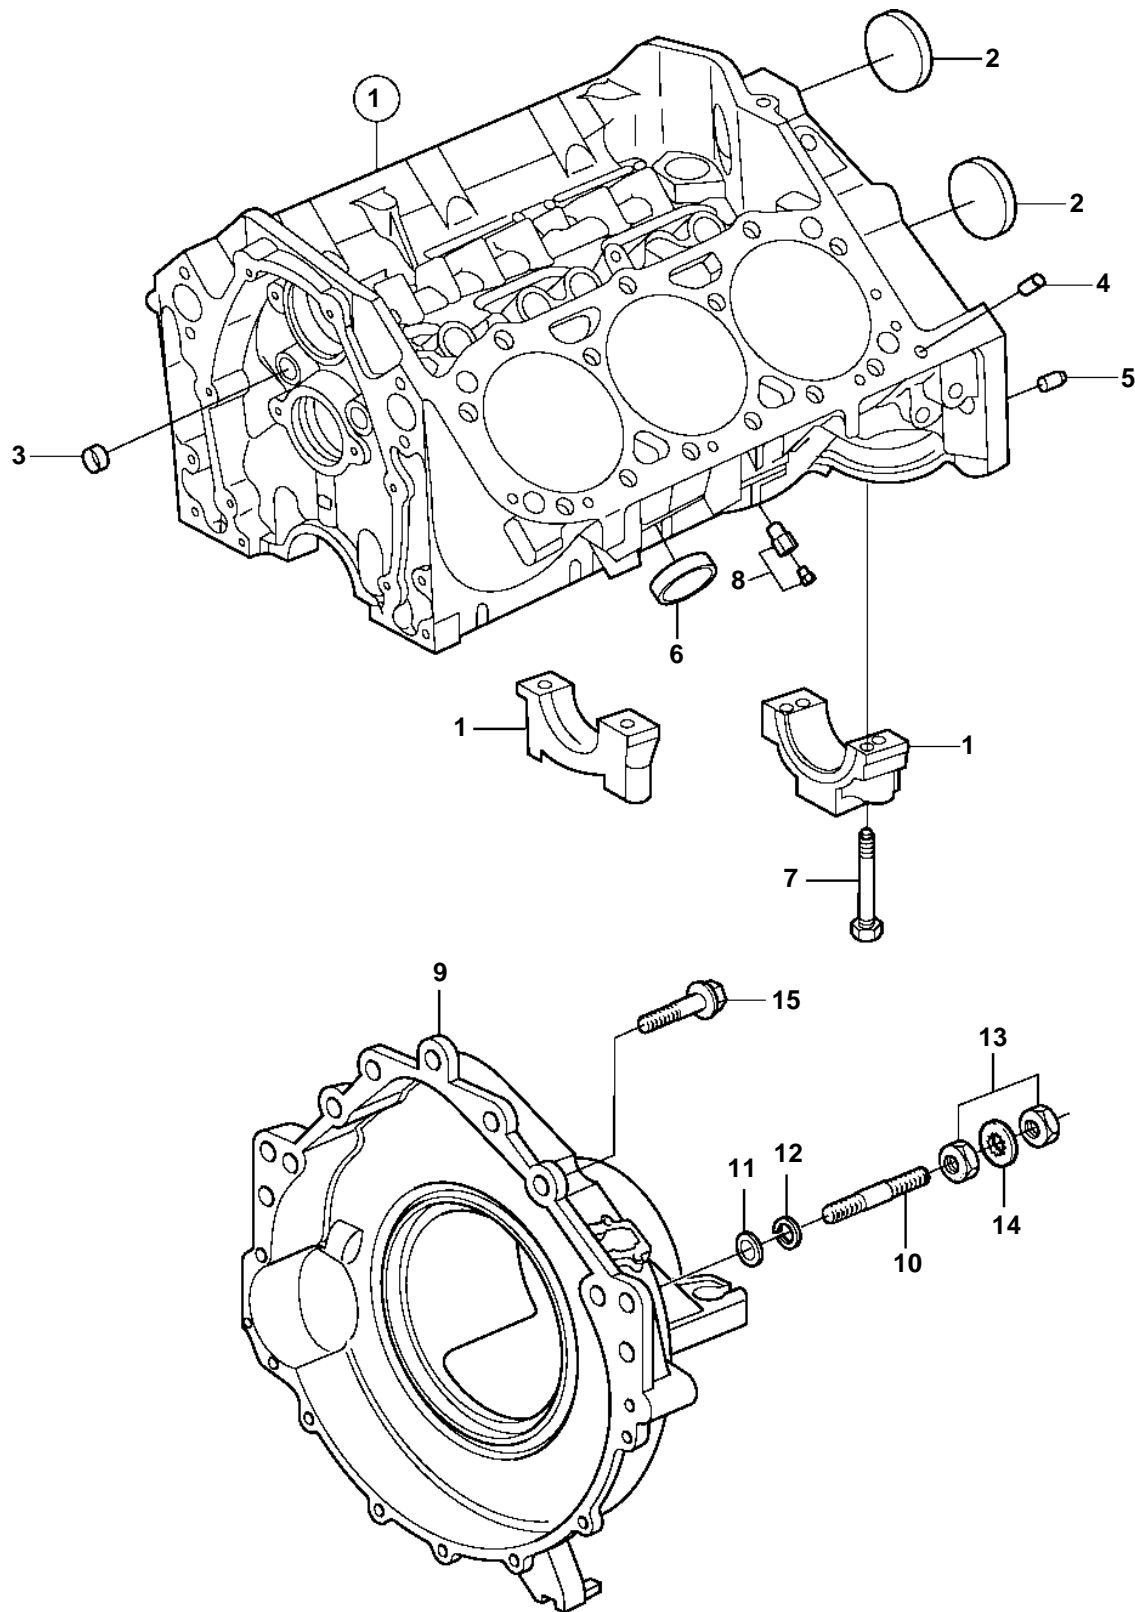

4.3GXi-G, 4.3OSi-G

4.3GXi-G, 4.3OSi-G

REF	PART NO.	QTY	DESCRIPTION	NOTES
1		1	Cylinder block	
2	3853209	2	· Core plug	
3	3853208	2	· Cap plug	
4	3853114	4	· Locating pin	
5	3856001	2	· Pin	
6	3852100	8	· Core plug	
7	3862355	10	· Bolt	
8	3854494	2	Drain cock	
9	3808573	1	Flywheel housing	
10	3857937	2	Stud	
11	980933	2	Washer	
12	3852046	2	Spring washer	
13	971074	6	Hexagon nut	
14	982679	4	Toothed washer	
15	965222	2	Flange screw	L=65mm
	946472	2	Flange screw	L=30mm