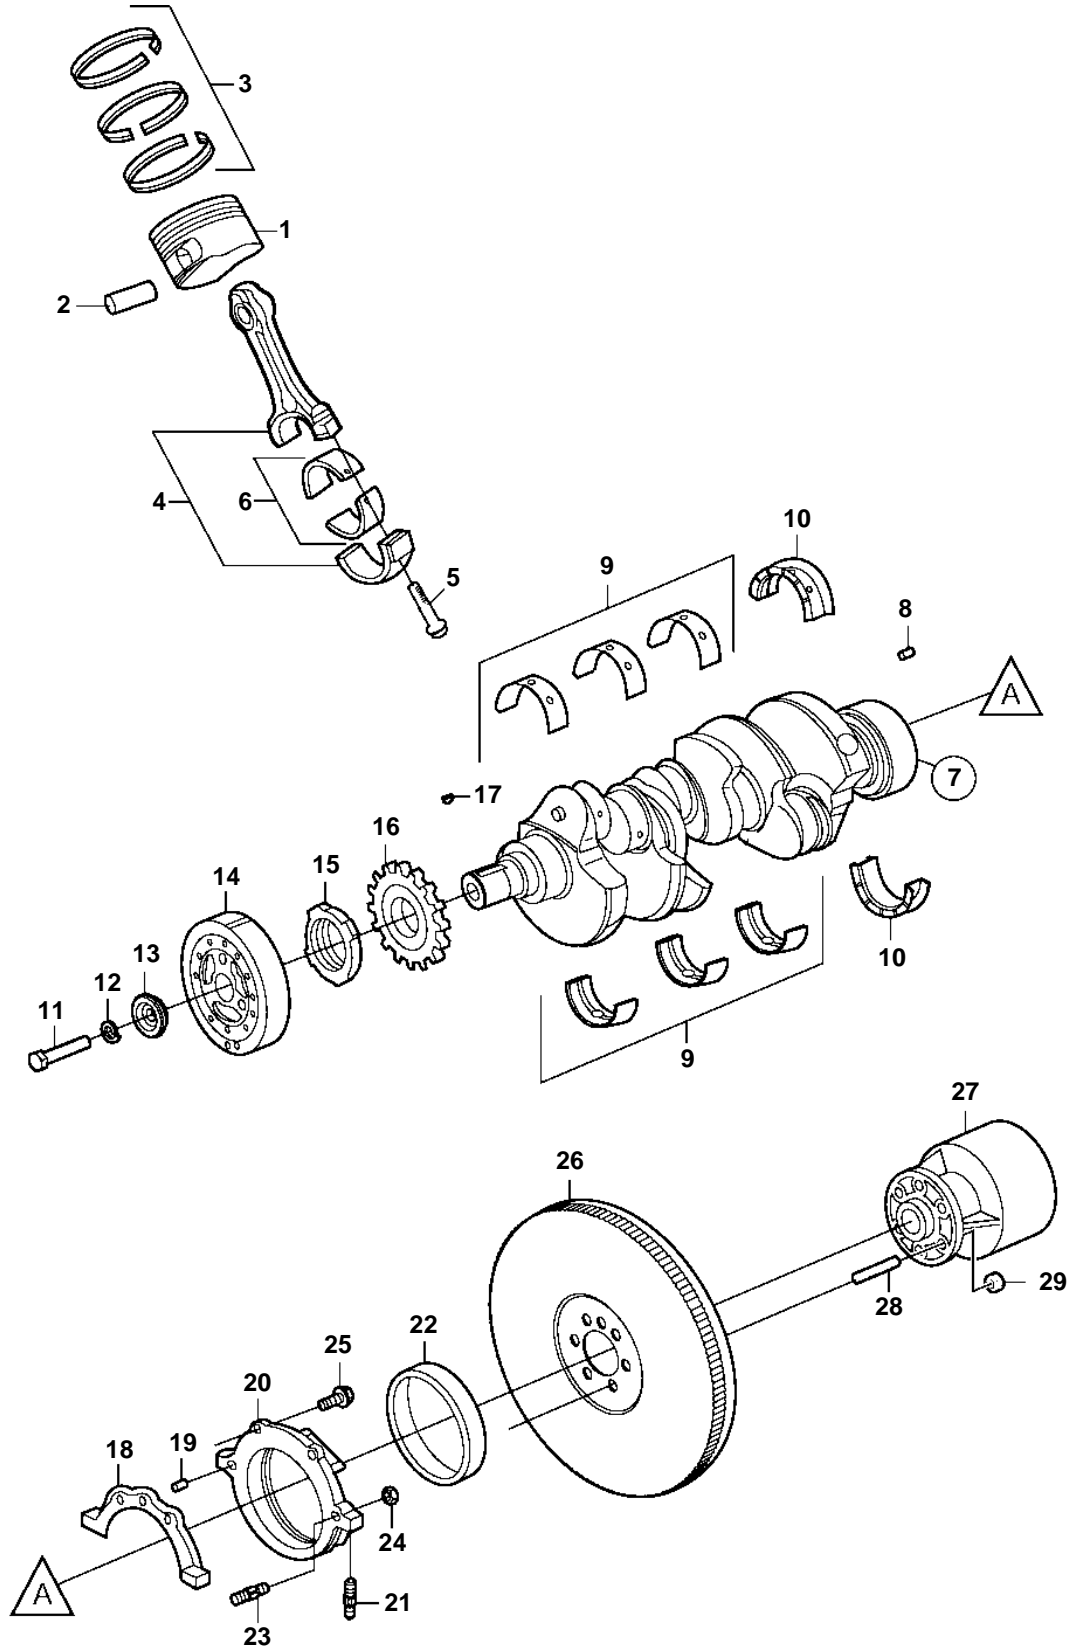

4.3GXi-G, 4.3GXi-GF, 4.3OSi-G, 4.3OSi-GF

4.3GXl-G, 4.3GXl-GF, 4.3OSl-G, 4.3OSl-GF

REF	PART NO.	QTY	DESCRIPTION	NOTES
1	21179952	6	Piston	Standard
2		6	• Pin	not sold separately
3	21179959	6	Piston ring kit	Standard
4	21179974	6	Connecting rod	
5		12	Screw	Part not sold
6	21179992	6	Bearing kit	Standard
7	3858693	1	Crankshaft	
8	3855969	1	• Pin	
9	3859025	1	Kit	Standard
10		1	• Bearing	
11	949518	1	Hexagon screw	
12	3852046	1	Spring washer	
13	3858177	1	Washer	
14	3859022	1	Vibration damper	
15	21212915	1	Ring	
16		1	Gear	not sold separately, See Camshaft and Valve Train section
17	3859024	2	Woodruff key	
18	3852656	1	Gasket	
19	3856140	1	Pin	
20	3858695	1	Housing	
21	3857718	2	• Stud	
22	3858698	1	• Sealing	
23	3859027	1	Stud	
24	3853206	1	Nut	
25	3853203	2	Bolt	L=.875" (22.2mm)
	3853204	1	Bolt	L=1.75" (44.5mm)
26	3858694	1	Flywheel	
	3855970	1	• Gear	
27	3858437	1	Rubber coupling	
28	3853274	6	Stud	
29	3853273	6	Nut	