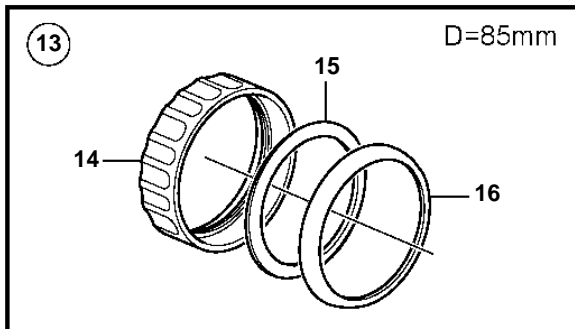

4.3GXi-G, 4.3GXi-GF, 4.3OSi-G, 4.3OSi-GF

4.3GXi-G, 4.3GXi-GF, 4.3OSi-G, 4.3OSi-GF

REF	PART NO.	QTY	DESCRIPTION	SEE SEC.	NOTES
1	3885696	1	Tachometer		6000 RPM, Black
	21234541	1	Tachometer		6000 RPM, Black
	3885697	1	Tachometer		6000 RPM, White
	21234537	1	Tachometer		6000 RPM, White
2	3884843	1	• Wiring harness		
3	3847841	1	Tachometer kit		6000 RPM, Black
			• Bulletin P-36-9-3	P-36-9-3-EN	New products in the EVC family
3	21234545	1	Tachometer kit		6000 RPM, Black
	3847844	1	Tachometer kit		6000 RPM, White
			• Bulletin P-36-9-3	P-36-9-3-EN	New products in the EVC family
3	21234544	1	Tachometer kit		6000 RPM, White
4	874930	1	Speedometer		White 0-40 Knots, 0-45 MPH
	874917	1	Speedometer		Black 0-40 Knots, 0-45 MPH
	881650	1	Speedometer		White 0-60 Knots, 0-70 MPH
	881645	1	Speedometer		Black 0-60 Knots, 0-70 MPH
	3807508	1	Speedometer		Black, 0-45 MPH
	3807510	1	Speedometer		Black, 0-70 MPH
		1	Speedometer		White, 0-45 MPH, part no longer sold
	3807513	1	Speedometer		White, 0-70 MPH
	3595249	1	Speedometer		Unit neutral, D=110mm, White 0-40 Knots, replaced by next part number
			• Bulletin P-36-9-3	P-36-9-3-EN	New products in the EVC family
4	21265103		Speedometer		Unit neutral, D=110mm, White 0-40 Knots
	3595253	1	Speedometer		Unit neutral, D=110mm, White 0-60 Knots, replaced by next part number
			• Bulletin P-36-9-3	P-36-9-3-EN	New products in the EVC family
4	21265105	1	Speedometer		Unit neutral, D=110mm, White 0-60 Knots
	3595246	1	Speedometer		Unit neutral, D=110mm, Black 0-40 Knots, replaced by next part number
			• Bulletin P-36-9-3	P-36-9-3-EN	New products in the EVC family
4	21265101	1	Speedometer		Unit neutral, D=110mm, Black 0-40 Knots
	3595250	1	Speedometer		Unit neutral, D=110mm, Black 0-60 Knots, replaced by next part number
			• Bulletin P-36-9-3	P-36-9-3-EN	New products in the EVC family
4	21265104	1	Speedometer		Unit neutral, D=110mm, Black 0-60 Knots
5	874708	1	Mounting kit		Black
6	874449	1	• Attaching ring		
7	874706	1	• Gasket		
8	874447	1	• Ring		
9	3847888	1	Mounting kit		Black
			• Bulletin P-36-9-3	P-36-9-3-EN	New products in the EVC family
10	3884098	1	• Attaching ring		
11	3884103	1	• Gasket		
12	3847887	1	• Ring		
13	874732	1	Mounting kit		Chrome
14	874449	1	• Attaching ring		
15	874706	1	• Gasket		
16	874730	1	• Ring		
17	3885216	1	Mounting kit		Chrome
			• Bulletin P-36-9-3	P-36-9-3-EN	New products in the EVC family
18	3884098	1	• Attaching ring		
19	3884103	1	• Gasket		
20	3884096	1	• Ring		
21	881612	1	Brace kit		Black
22	881610	2	• Nut		
23	881608	1	• Brace		
24	881609	2	• Stud		
25	874706	1	• Gasket		
26	874447	1	• Ring		
27	881614	1	Brace kit		Chrome
28	881610	2	• Nut		
29	881608	1	• Brace		
30	881609	2	• Stud		
31	874706	1	• Gasket		
32	874730	1	• Ring		
33	3886791	1	X-ring		For flush mounting.
			• Bulletin P-36-9-3	P-36-9-3-EN	New products in the EVC family