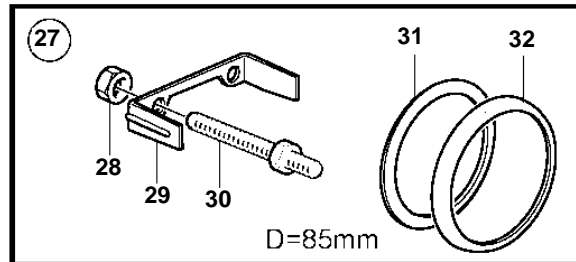

4.3GXi-G, 4.3GXi-GF, 4.3OSi-G, 4.3OSi-GF

4.3GXi-G, 4.3GXi-GF, 4.3OSi-G, 4.3OSi-GF

REF	PART NO.	QTY	DESCRIPTION	SEE SEC.	NOTES
1	3885696	1	Tachometer		6000 RPM, Black
	21234541	1	Tachometer		6000 RPM, Black
	3885697	1	Tachometer		6000 RPM, White
	21234537	1	Tachometer		6000 RPM, White
2	3884843	1	• Wiring harness		
3	3847841	1	Tachometer kit		6000 RPM, Black
			• Bulletin P-36-9-3	P-36-9-3-EN	New products in the EVC family
3	21234545	1	Tachometer kit		6000 RPM, Black
	3847844	1	Tachometer kit		6000 RPM, White
			• Bulletin P-36-9-3	P-36-9-3-EN	New products in the EVC family
3	21234544	1	Tachometer kit		6000 RPM, White
4	874930	1	Speedometer		White 0-40 Knots, 0-45 MPH
	874917	1	Speedometer		Black 0-40 Knots, 0-45 MPH
	881650	1	Speedometer		White 0-60 Knots, 0-70 MPH
	881645	1	Speedometer		Black 0-60 Knots, 0-70 MPH
	3807508	1	Speedometer		Black, 0-45 MPH
	3807510	1	Speedometer		Black, 0-70 MPH
		1	Speedometer		White, 0-45 MPH, part no longer sold
	3807513	1	Speedometer		White, 0-70 MPH
	3595249	1	Speedometer		Unit neutral, D=110mm, White 0-40 Knots, replaced by next part number
			• Bulletin P-36-9-3	P-36-9-3-EN	New products in the EVC family
4	21265103		Speedometer		Unit neutral, D=110mm, White 0-40 Knots
	3595253	1	Speedometer		Unit neutral, D=110mm, White 0-60 Knots, replaced by next part number
			• Bulletin P-36-9-3	P-36-9-3-EN	New products in the EVC family
4	21265105	1	Speedometer		Unit neutral, D=110mm, White 0-60 Knots
	3595246	1	Speedometer		Unit neutral, D=110mm, Black 0-40 Knots, replaced by next part number
			• Bulletin P-36-9-3	P-36-9-3-EN	New products in the EVC family
4	21265101	1	Speedometer		Unit neutral, D=110mm, Black 0-40 Knots
	3595250	1	Speedometer		Unit neutral, D=110mm, Black 0-60 Knots, replaced by next part number
			• Bulletin P-36-9-3	P-36-9-3-EN	New products in the EVC family
4	21265104	1	Speedometer		Unit neutral, D=110mm, Black 0-60 Knots
5	874708	1	Mounting kit		Black
6	874449	1	• Attaching ring		
7	874706	1	• Gasket		
8	874447	1	• Ring		
9	3847888	1	Mounting kit		Black
			• Bulletin P-36-9-3	P-36-9-3-EN	New products in the EVC family
10	3884098	1	• Attaching ring		
11	3884103	1	• Gasket		
12	3847887	1	• Ring		
13	874732	1	Mounting kit		Chrome
14	874449	1	• Attaching ring		
15	874706	1	• Gasket		
16	874730	1	• Ring		
17	3885216	1	Mounting kit		Chrome
			• Bulletin P-36-9-3	P-36-9-3-EN	New products in the EVC family
18	3884098	1	• Attaching ring		
19	3884103	1	• Gasket		
20	3884096	1	• Ring		
21	881612	1	Brace kit		Black
22	881610	2	• Nut		
23	881608	1	• Brace		
24	881609	2	• Stud		
25	874706	1	• Gasket		
26	874447	1	• Ring		
27	881614	1	Brace kit		Chrome
28	881610	2	• Nut		
29	881608	1	• Brace		
30	881609	2	• Stud		
31	874706	1	• Gasket		
32	874730	1	• Ring		
33	3886791	1	X-ring		For flush mounting.
			• Bulletin P-36-9-3	P-36-9-3-EN	New products in the EVC family