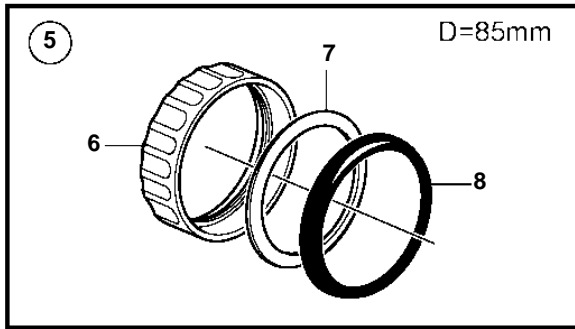

4.3GXi-G, 4.3GXi-GF, 4.3OSi-G, 4.3OSi-GF

4.3GXi-G, 4.3GXi-GF, 4.3OSi-G, 4.3OSi-GF

REF	PART NO.	QTY	DESCRIPTION	SEE SEC.	NOTES
1	3885696	1	Tachometer		6000 RPM, Black
	21234541	1	Tachometer		6000 RPM, Black
	3885697	1	Tachometer		6000 RPM, White
	21234537	1	Tachometer		6000 RPM, White
2	3884843	1	• Wiring harness		
3	3847841	1	Tachometer kit		6000 RPM, Black
			• Bulletin P-36-9-3	P-36-9-3-EN	New products in the EVC family
3	21234545	1	Tachometer kit		6000 RPM, Black
	3847844	1	Tachometer kit		6000 RPM, White
			• Bulletin P-36-9-3	P-36-9-3-EN	New products in the EVC family
3	21234544	1	Tachometer kit		6000 RPM, White
4	874930	1	Speedometer		White 0-40 Knots, 0-45 MPH
	874917	1	Speedometer		Black 0-40 Knots, 0-45 MPH
	881650	1	Speedometer		White 0-60 Knots, 0-70 MPH
	881645	1	Speedometer		Black 0-60 Knots, 0-70 MPH
	3807508	1	Speedometer		Black, 0-45 MPH
	3807510	1	Speedometer		Black, 0-70 MPH
		1	Speedometer		White, 0-45 MPH, part no longer sold
	3807513	1	Speedometer		White, 0-70 MPH
	3595249	1	Speedometer		Unit neutral, D=110mm, White 0-40 Knots, replaced by next part number
			• Bulletin P-36-9-3	P-36-9-3-EN	New products in the EVC family
4	21265103		Speedometer		Unit neutral, D=110mm, White 0-40 Knots
	3595253	1	Speedometer		Unit neutral, D=110mm, White 0-60 Knots, replaced by next part number
			• Bulletin P-36-9-3	P-36-9-3-EN	New products in the EVC family
4	21265105	1	Speedometer		Unit neutral, D=110mm, White 0-60 Knots
	3595246	1	Speedometer		Unit neutral, D=110mm, Black 0-40 Knots, replaced by next part number
			• Bulletin P-36-9-3	P-36-9-3-EN	New products in the EVC family
4	21265101	1	Speedometer		Unit neutral, D=110mm, Black 0-40 Knots
	3595250	1	Speedometer		Unit neutral, D=110mm, Black 0-60 Knots, replaced by next part number
			• Bulletin P-36-9-3	P-36-9-3-EN	New products in the EVC family
4	21265104	1	Speedometer		Unit neutral, D=110mm, Black 0-60 Knots
5	874708	1	Mounting kit		Black
6	874449	1	• Attaching ring		
7	874706	1	• Gasket		
8	874447	1	• Ring		
9	3847888	1	Mounting kit		Black
			• Bulletin P-36-9-3	P-36-9-3-EN	New products in the EVC family
10	3884098	1	• Attaching ring		
11	3884103	1	• Gasket		
12	3847887	1	• Ring		
13	874732	1	Mounting kit		Chrome
14	874449	1	• Attaching ring		
15	874706	1	• Gasket		
16	874730	1	• Ring		
17	3885216	1	Mounting kit		Chrome
			• Bulletin P-36-9-3	P-36-9-3-EN	New products in the EVC family
18	3884098	1	• Attaching ring		
19	3884103	1	• Gasket		
20	3884096	1	• Ring		
21	881612	1	Brace kit		Black
22	881610	2	• Nut		
23	881608	1	• Brace		
24	881609	2	• Stud		
25	874706	1	• Gasket		
26	874447	1	• Ring		
27	881614	1	Brace kit		Chrome
28	881610	2	• Nut		
29	881608	1	• Brace		
30	881609	2	• Stud		
31	874706	1	• Gasket		
32	874730	1	• Ring		
33	3886791	1	X-ring		For flush mounting.
			• Bulletin P-36-9-3	P-36-9-3-EN	New products in the EVC family