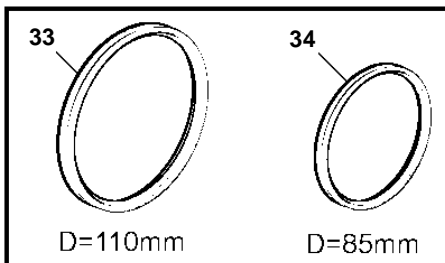

4.3GXi-G, 4.3GXi-GF, 4.3OSi-G, 4.3OSi-GF

4.3GXi-G, 4.3GXi-GF, 4.3OSi-G, 4.3OSi-GF

REF	PART NO.	QTY	DESCRIPTION	SEE SEC.	NOTES
1	3885696	1	Tachometer		6000 RPM, Black
	21234541	1	Tachometer		6000 RPM, Black
	3885697	1	Tachometer		6000 RPM, White
	21234537	1	Tachometer		6000 RPM, White
2	3884843	1	• Wiring harness		
3	3847841	1	Tachometer kit		6000 RPM, Black
			• Bulletin P-36-9-3	P-36-9-3-EN	New products in the EVC family
3	21234545	1	Tachometer kit		6000 RPM, Black
	3847844	1	Tachometer kit		6000 RPM, White
			• Bulletin P-36-9-3	P-36-9-3-EN	New products in the EVC family
3	21234544	1	Tachometer kit		6000 RPM, White
4	874930	1	Speedometer		White 0-40 Knots, 0-45 MPH
	874917	1	Speedometer		Black 0-40 Knots, 0-45 MPH
	881650	1	Speedometer		White 0-60 Knots, 0-70 MPH
	881645	1	Speedometer		Black 0-60 Knots, 0-70 MPH
	3807508	1	Speedometer		Black, 0-45 MPH
	3807510	1	Speedometer		Black, 0-70 MPH
		1	Speedometer		White, 0-45 MPH, part no longer sold
	3807513	1	Speedometer		White, 0-70 MPH
	3595249	1	Speedometer		Unit neutral, D=110mm, White 0-40 Knots, replaced by next part number
			• Bulletin P-36-9-3	P-36-9-3-EN	New products in the EVC family
4	21265103		Speedometer		Unit neutral, D=110mm, White 0-40 Knots
	3595253	1	Speedometer		Unit neutral, D=110mm, White 0-60 Knots, replaced by next part number
			• Bulletin P-36-9-3	P-36-9-3-EN	New products in the EVC family
4	21265105	1	Speedometer		Unit neutral, D=110mm, White 0-60 Knots
	3595246	1	Speedometer		Unit neutral, D=110mm, Black 0-40 Knots, replaced by next part number
			• Bulletin P-36-9-3	P-36-9-3-EN	New products in the EVC family
4	21265101	1	Speedometer		Unit neutral, D=110mm, Black 0-40 Knots
	3595250	1	Speedometer		Unit neutral, D=110mm, Black 0-60 Knots, replaced by next part number
			• Bulletin P-36-9-3	P-36-9-3-EN	New products in the EVC family
4	21265104	1	Speedometer		Unit neutral, D=110mm, Black 0-60 Knots
5	874708	1	Mounting kit		Black
6	874449	1	• Attaching ring		
7	874706	1	• Gasket		
8	874447	1	• Ring		
9	3847888	1	Mounting kit		Black
			• Bulletin P-36-9-3	P-36-9-3-EN	New products in the EVC family
10	3884098	1	• Attaching ring		
11	3884103	1	• Gasket		
12	3847887	1	• Ring		
13	874732	1	Mounting kit		Chrome
14	874449	1	• Attaching ring		
15	874706	1	• Gasket		
16	874730	1	• Ring		
17	3885216	1	Mounting kit		Chrome
			• Bulletin P-36-9-3	P-36-9-3-EN	New products in the EVC family
18	3884098	1	• Attaching ring		
19	3884103	1	• Gasket		
20	3884096	1	• Ring		
21	881612	1	Brace kit		Black
22	881610	2	• Nut		
23	881608	1	• Brace		
24	881609	2	• Stud		
25	874706	1	• Gasket		
26	874447	1	• Ring		
27	881614	1	Brace kit		Chrome
28	881610	2	• Nut		
29	881608	1	• Brace		
30	881609	2	• Stud		
31	874706	1	• Gasket		
32	874730	1	• Ring		
33	3886791	1	X-ring		For flush mounting.
			• Bulletin P-36-9-3	P-36-9-3-EN	New products in the EVC family