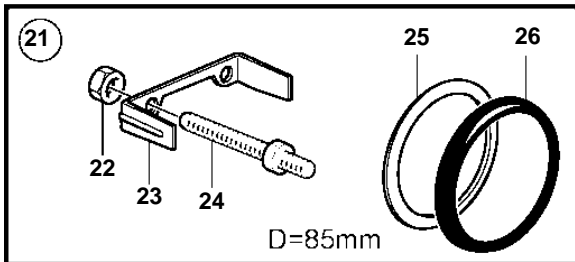

4.3GXi-G, 4.3GXi-GF, 4.3OSi-G, 4.3OSi-GF

4.3GXi-G, 4.3GXi-GF, 4.3OSi-G, 4.3OSi-GF

REF	PART NO.	QTY	DESCRIPTION	SEE SEC.	NOTES
1	3885696	1	Tachometer		6000 RPM, Black
	21234541	1	Tachometer		6000 RPM, Black
	3885697	1	Tachometer		6000 RPM, White
	21234537	1	Tachometer		6000 RPM, White
2	3884843	1	• Wiring harness		
3	3847841	1	Tachometer kit		6000 RPM, Black
			• Bulletin P-36-9-3	P-36-9-3-EN	New products in the EVC family
3	21234545	1	Tachometer kit		6000 RPM, Black
	3847844	1	Tachometer kit		6000 RPM, White
			• Bulletin P-36-9-3	P-36-9-3-EN	New products in the EVC family
3	21234544	1	Tachometer kit		6000 RPM, White
4	874930	1	Speedometer		White 0-40 Knots, 0-45 MPH
	874917	1	Speedometer		Black 0-40 Knots, 0-45 MPH
	881650	1	Speedometer		White 0-60 Knots, 0-70 MPH
	881645	1	Speedometer		Black 0-60 Knots, 0-70 MPH
	3807508	1	Speedometer		Black, 0-45 MPH
	3807510	1	Speedometer		Black, 0-70 MPH
		1	Speedometer		White, 0-45 MPH, part no longer sold
	3807513	1	Speedometer		White, 0-70 MPH
	3595249	1	Speedometer		Unit neutral, D=110mm, White 0-40 Knots, replaced by next part number
			• Bulletin P-36-9-3	P-36-9-3-EN	New products in the EVC family
4	21265103		Speedometer		Unit neutral, D=110mm, White 0-40 Knots
	3595253	1	Speedometer		Unit neutral, D=110mm, White 0-60 Knots, replaced by next part number
			• Bulletin P-36-9-3	P-36-9-3-EN	New products in the EVC family
4	21265105	1	Speedometer		Unit neutral, D=110mm, White 0-60 Knots
	3595246	1	Speedometer		Unit neutral, D=110mm, Black 0-40 Knots, replaced by next part number
			• Bulletin P-36-9-3	P-36-9-3-EN	New products in the EVC family
4	21265101	1	Speedometer		Unit neutral, D=110mm, Black 0-40 Knots
	3595250	1	Speedometer		Unit neutral, D=110mm, Black 0-60 Knots, replaced by next part number
			• Bulletin P-36-9-3	P-36-9-3-EN	New products in the EVC family
4	21265104	1	Speedometer		Unit neutral, D=110mm, Black 0-60 Knots
5	874708	1	Mounting kit		Black
6	874449	1	• Attaching ring		
7	874706	1	• Gasket		
8	874447	1	• Ring		
9	3847888	1	Mounting kit		Black
			• Bulletin P-36-9-3	P-36-9-3-EN	New products in the EVC family
10	3884098	1	• Attaching ring		
11	3884103	1	• Gasket		
12	3847887	1	• Ring		
13	874732	1	Mounting kit		Chrome
14	874449	1	• Attaching ring		
15	874706	1	• Gasket		
16	874730	1	• Ring		
17	3885216	1	Mounting kit		Chrome
			• Bulletin P-36-9-3	P-36-9-3-EN	New products in the EVC family
18	3884098	1	• Attaching ring		
19	3884103	1	• Gasket		
20	3884096	1	• Ring		
21	881612	1	Brace kit		Black
22	881610	2	• Nut		
23	881608	1	• Brace		
24	881609	2	• Stud		
25	874706	1	• Gasket		
26	874447	1	• Ring		
27	881614	1	Brace kit		Chrome
28	881610	2	• Nut		
29	881608	1	• Brace		
30	881609	2	• Stud		
31	874706	1	• Gasket		
32	874730	1	• Ring		
33	3886791	1	X-ring		For flush mounting.
			• Bulletin P-36-9-3	P-36-9-3-EN	New products in the EVC family