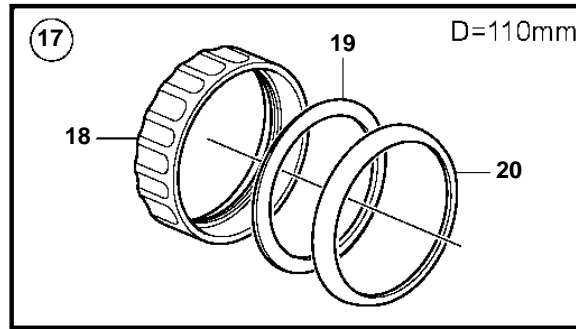

4.3GXi-G, 4.3GXi-GF, 4.3OSi-G, 4.3OSi-GF

4.3GXi-G, 4.3GXi-GF, 4.3OSi-G, 4.3OSi-GF

REF	PART NO.	QTY	DESCRIPTION	SEE SEC.	NOTES
1	3885696	1	Tachometer		6000 RPM, Black
	21234541	1	Tachometer		6000 RPM, Black
	3885697	1	Tachometer		6000 RPM, White
	21234537	1	Tachometer		6000 RPM, White
2	3884843	1	• Wiring harness		
3	3847841	1	Tachometer kit		6000 RPM, Black
			• Bulletin P-36-9-3	P-36-9-3-EN	New products in the EVC family
3	21234545	1	Tachometer kit		6000 RPM, Black
	3847844	1	Tachometer kit		6000 RPM, White
			• Bulletin P-36-9-3	P-36-9-3-EN	New products in the EVC family
3	21234544	1	Tachometer kit		6000 RPM, White
4	874930	1	Speedometer		White 0-40 Knots, 0-45 MPH
	874917	1	Speedometer		Black 0-40 Knots, 0-45 MPH
	881650	1	Speedometer		White 0-60 Knots, 0-70 MPH
	881645	1	Speedometer		Black 0-60 Knots, 0-70 MPH
	3807508	1	Speedometer		Black, 0-45 MPH
	3807510	1	Speedometer		Black, 0-70 MPH
		1	Speedometer		White, 0-45 MPH, part no longer sold
	3807513	1	Speedometer		White, 0-70 MPH
	3595249	1	Speedometer		Unit neutral, D=110mm, White 0-40 Knots, replaced by next part number
			• Bulletin P-36-9-3	P-36-9-3-EN	New products in the EVC family
4	21265103		Speedometer		Unit neutral, D=110mm, White 0-40 Knots
	3595253	1	Speedometer		Unit neutral, D=110mm, White 0-60 Knots, replaced by next part number
			• Bulletin P-36-9-3	P-36-9-3-EN	New products in the EVC family
4	21265105	1	Speedometer		Unit neutral, D=110mm, White 0-60 Knots
	3595246	1	Speedometer		Unit neutral, D=110mm, Black 0-40 Knots, replaced by next part number
			• Bulletin P-36-9-3	P-36-9-3-EN	New products in the EVC family
4	21265101	1	Speedometer		Unit neutral, D=110mm, Black 0-40 Knots
	3595250	1	Speedometer		Unit neutral, D=110mm, Black 0-60 Knots, replaced by next part number
			• Bulletin P-36-9-3	P-36-9-3-EN	New products in the EVC family
4	21265104	1	Speedometer		Unit neutral, D=110mm, Black 0-60 Knots
5	874708	1	Mounting kit		Black
6	874449	1	• Attaching ring		
7	874706	1	• Gasket		
8	874447	1	• Ring		
9	3847888	1	Mounting kit		Black
			• Bulletin P-36-9-3	P-36-9-3-EN	New products in the EVC family
10	3884098	1	• Attaching ring		
11	3884103	1	• Gasket		
12	3847887	1	• Ring		
13	874732	1	Mounting kit		Chrome
14	874449	1	• Attaching ring		
15	874706	1	• Gasket		
16	874730	1	• Ring		
17	3885216	1	Mounting kit		Chrome
			• Bulletin P-36-9-3	P-36-9-3-EN	New products in the EVC family
18	3884098	1	• Attaching ring		
19	3884103	1	• Gasket		
20	3884096	1	• Ring		
21	881612	1	Brace kit		Black
22	881610	2	• Nut		
23	881608	1	• Brace		
24	881609	2	• Stud		
25	874706	1	• Gasket		
26	874447	1	• Ring		
27	881614	1	Brace kit		Chrome
28	881610	2	• Nut		
29	881608	1	• Brace		
30	881609	2	• Stud		
31	874706	1	• Gasket		
32	874730	1	• Ring		
33	3886791	1	X-ring		For flush mounting.
			• Bulletin P-36-9-3	P-36-9-3-EN	New products in the EVC family