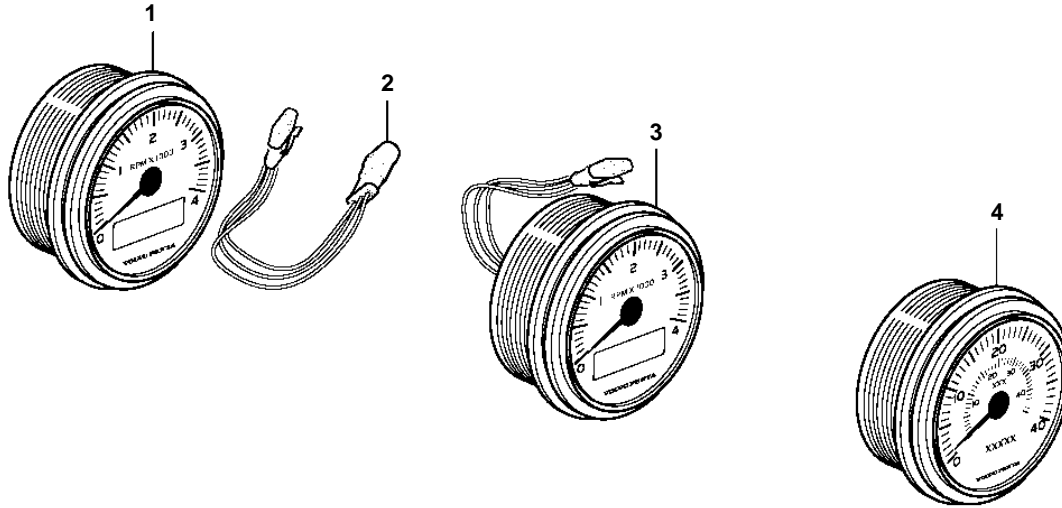

4.3GXi-G, 4.3GXi-GF, 4.3OSi-G, 4.3OSi-GF

4.3GXi-G, 4.3GXi-GF, 4.3OSi-G, 4.3OSi-GF

REF	PART NO.	QTY	DESCRIPTION	SEE SEC.	NOTES
1	3885696	1	Tachometer		6000 RPM, Black
	21234541	1	Tachometer		6000 RPM, Black
	3885697	1	Tachometer		6000 RPM, White
	21234537	1	Tachometer		6000 RPM, White
2	3884843	1	• Wiring harness		
3	3847841	1	Tachometer kit		6000 RPM, Black
			• Bulletin P-36-9-3	P-36-9-3-EN	New products in the EVC family
3	21234545	1	Tachometer kit		6000 RPM, Black
	3847844	1	Tachometer kit		6000 RPM, White
			• Bulletin P-36-9-3	P-36-9-3-EN	New products in the EVC family
3	21234544	1	Tachometer kit		6000 RPM, White
4	874930	1	Speedometer		White 0-40 Knots, 0-45 MPH
	874917	1	Speedometer		Black 0-40 Knots, 0-45 MPH
	881650	1	Speedometer		White 0-60 Knots, 0-70 MPH
	881645	1	Speedometer		Black 0-60 Knots, 0-70 MPH
	3807508	1	Speedometer		Black, 0-45 MPH
	3807510	1	Speedometer		Black, 0-70 MPH
		1	Speedometer		White, 0-45 MPH, part no longer sold
	3807513	1	Speedometer		White, 0-70 MPH
	3595249	1	Speedometer		Unit neutral, D=110mm, White 0-40 Knots, replaced by next part number
			• Bulletin P-36-9-3	P-36-9-3-EN	New products in the EVC family
4	21265103		Speedometer		Unit neutral, D=110mm, White 0-40 Knots
	3595253	1	Speedometer		Unit neutral, D=110mm, White 0-60 Knots, replaced by next part number
			• Bulletin P-36-9-3	P-36-9-3-EN	New products in the EVC family
4	21265105	1	Speedometer		Unit neutral, D=110mm, White 0-60 Knots
	3595246	1	Speedometer		Unit neutral, D=110mm, Black 0-40 Knots, replaced by next part number
			• Bulletin P-36-9-3	P-36-9-3-EN	New products in the EVC family
4	21265101	1	Speedometer		Unit neutral, D=110mm, Black 0-40 Knots
	3595250	1	Speedometer		Unit neutral, D=110mm, Black 0-60 Knots, replaced by next part number
			• Bulletin P-36-9-3	P-36-9-3-EN	New products in the EVC family
4	21265104	1	Speedometer		Unit neutral, D=110mm, Black 0-60 Knots
5	874708	1	Mounting kit		Black
6	874449	1	• Attaching ring		
7	874706	1	• Gasket		
8	874447	1	• Ring		
9	3847888	1	Mounting kit		Black
			• Bulletin P-36-9-3	P-36-9-3-EN	New products in the EVC family
10	3884098	1	• Attaching ring		
11	3884103	1	• Gasket		
12	3847887	1	• Ring		
13	874732	1	Mounting kit		Chrome
14	874449	1	• Attaching ring		
15	874706	1	• Gasket		
16	874730	1	• Ring		
17	3885216	1	Mounting kit		Chrome
			• Bulletin P-36-9-3	P-36-9-3-EN	New products in the EVC family
18	3884098	1	• Attaching ring		
19	3884103	1	• Gasket		
20	3884096	1	• Ring		
21	881612	1	Brace kit		Black
22	881610	2	• Nut		
23	881608	1	• Brace		
24	881609	2	• Stud		
25	874706	1	• Gasket		
26	874447	1	• Ring		
27	881614	1	Brace kit		Chrome
28	881610	2	• Nut		
29	881608	1	• Brace		
30	881609	2	• Stud		
31	874706	1	• Gasket		
32	874730	1	• Ring		
33	3886791	1	X-ring		For flush mounting.
			• Bulletin P-36-9-3	P-36-9-3-EN	New products in the EVC family