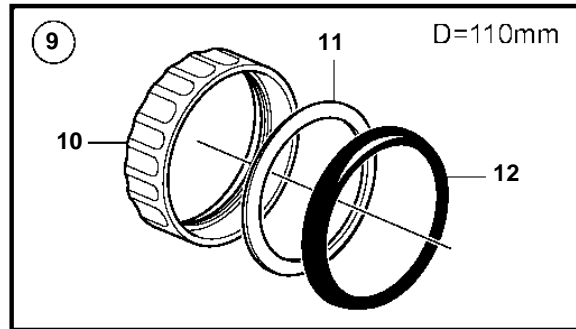

4.3GXi-G, 4.3GXi-GF, 4.3OSi-G, 4.3OSi-GF

4.3GXi-G, 4.3GXi-GF, 4.3OSi-G, 4.3OSi-GF

REF	PART NO.	QTY	DESCRIPTION	SEE SEC.	NOTES
1	3885696	1	Tachometer		6000 RPM, Black
	21234541	1	Tachometer		6000 RPM, Black
	3885697	1	Tachometer		6000 RPM, White
	21234537	1	Tachometer		6000 RPM, White
2	3884843	1	• Wiring harness		
3	3847841	1	Tachometer kit		6000 RPM, Black
			• Bulletin P-36-9-3	P-36-9-3-EN	New products in the EVC family
3	21234545	1	Tachometer kit		6000 RPM, Black
	3847844	1	Tachometer kit		6000 RPM, White
			• Bulletin P-36-9-3	P-36-9-3-EN	New products in the EVC family
3	21234544	1	Tachometer kit		6000 RPM, White
4	874930	1	Speedometer		White 0-40 Knots, 0-45 MPH
	874917	1	Speedometer		Black 0-40 Knots, 0-45 MPH
	881650	1	Speedometer		White 0-60 Knots, 0-70 MPH
	881645	1	Speedometer		Black 0-60 Knots, 0-70 MPH
	3807508	1	Speedometer		Black, 0-45 MPH
	3807510	1	Speedometer		Black, 0-70 MPH
		1	Speedometer		White, 0-45 MPH, part no longer sold
	3807513	1	Speedometer		White, 0-70 MPH
	3595249	1	Speedometer		Unit neutral, D=110mm, White 0-40 Knots, replaced by next part number
			• Bulletin P-36-9-3	P-36-9-3-EN	New products in the EVC family
4	21265103		Speedometer		Unit neutral, D=110mm, White 0-40 Knots
	3595253	1	Speedometer		Unit neutral, D=110mm, White 0-60 Knots, replaced by next part number
			• Bulletin P-36-9-3	P-36-9-3-EN	New products in the EVC family
4	21265105	1	Speedometer		Unit neutral, D=110mm, White 0-60 Knots
	3595246	1	Speedometer		Unit neutral, D=110mm, Black 0-40 Knots, replaced by next part number
			• Bulletin P-36-9-3	P-36-9-3-EN	New products in the EVC family
4	21265101	1	Speedometer		Unit neutral, D=110mm, Black 0-40 Knots
	3595250	1	Speedometer		Unit neutral, D=110mm, Black 0-60 Knots, replaced by next part number
			• Bulletin P-36-9-3	P-36-9-3-EN	New products in the EVC family
4	21265104	1	Speedometer		Unit neutral, D=110mm, Black 0-60 Knots
5	874708	1	Mounting kit		Black
6	874449	1	• Attaching ring		
7	874706	1	• Gasket		
8	874447	1	• Ring		
9	3847888	1	Mounting kit		Black
			• Bulletin P-36-9-3	P-36-9-3-EN	New products in the EVC family
10	3884098	1	• Attaching ring		
11	3884103	1	• Gasket		
12	3847887	1	• Ring		
13	874732	1	Mounting kit		Chrome
14	874449	1	• Attaching ring		
15	874706	1	• Gasket		
16	874730	1	• Ring		
17	3885216	1	Mounting kit		Chrome
			• Bulletin P-36-9-3	P-36-9-3-EN	New products in the EVC family
18	3884098	1	• Attaching ring		
19	3884103	1	• Gasket		
20	3884096	1	• Ring		
21	881612	1	Brace kit		Black
22	881610	2	• Nut		
23	881608	1	• Brace		
24	881609	2	• Stud		
25	874706	1	• Gasket		
26	874447	1	• Ring		
27	881614	1	Brace kit		Chrome
28	881610	2	• Nut		
29	881608	1	• Brace		
30	881609	2	• Stud		
31	874706	1	• Gasket		
32	874730	1	• Ring		
33	3886791	1	X-ring		For flush mounting.
			• Bulletin P-36-9-3	P-36-9-3-EN	New products in the EVC family