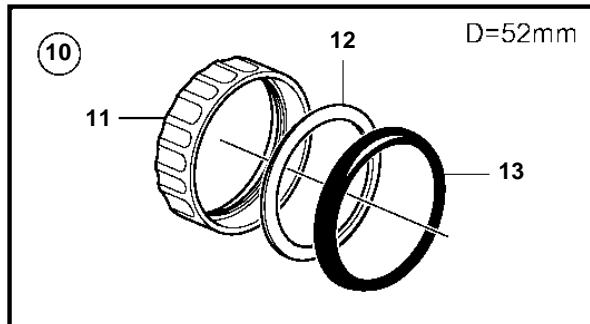

## 4.3GXi-G, 4.3GXi-GF, 4.3OSi-G, 4.3OSi-GF

REF	PART NO.	QTY	DESCRIPTION	NOTES
1	874919	1	Oil pressure gauge	Black 0-100 psi
	874932	1	Oil pressure gauge	White, 0-100 psi
	874908	1	Oil pressure gauge	Black, 0-7 bar
	874923	1	Oil pressure gauge	White, 0-7 bar
2	3812881	1	Instrument	Black, Analog
	3812911	1	Instrument	White, Analog
3	881648	1	Trimmer	Black, Digital
	881654	1	Trimmer	White, Digital
4	874904	1	Thermometer, coolant water	Black, 0-120° C
	874921	1	Thermometer, coolant water	White, 0-120° C
	874918	1	Thermometer, coolant water	Black, 40-250° F
	874931	1	Thermometer, coolant water	White, 40-250° F
5	881649	1	Voltmeter	12V, Black
	881658	1	Voltmeter	12V, White
6	874915	1	Instrument, alarm	Black
	874927	1	Instrument, alarm	White
7	874914	1	Fuel gauge	Black
	874926	1	Fuel gauge	White
8	3809992	1	Water level gauge, water tank	Black
	3809993	1	Water level gauge, water tank	White
9	3812914	1	Rudder indicator	Black
	3812917	1	Rudder indicator	White
10	874709	1	Mounting kit	Black
11	874450	1	· Attaching ring	
12	874707	1	· Gasket	
13	874448	1	· Ring	
14	874733	1	Mounting kit	Chrome
15	874450	1	· Attaching ring	
16	874707	1	· Gasket	
17	874731	1	· Ring	
18	881611	1	Brace kit	Black
19	881610	2	· Nut	
20	881607	1	· Brace	
21	881609	2	· Stud	
22	874707	1	· Gasket	
23	874448	1	· Ring	
24	881613	1	Brace kit	Chrome
25	881610	2	· Nut	
26	881607	1	· Brace	
27	881609	2	· Stud	
28	874707	1	· Gasket	
29	874731	1	· Ring	
30	874843	1	X-ring	For flush mounting.
31	874759	1	Extension cable/verl	L=1000mm
	3807043	1	Extension cable/verl	L=3000mm
32	3817974	1	Alarm	