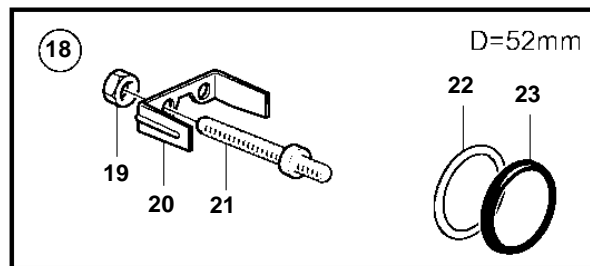

## 4.3GXi-G, 4.3GXi-GF, 4.3OSi-G, 4.3OSi-GF

REF	PART NO.	QTY	DESCRIPTION	NOTES
1	874919	1	Oil pressure gauge	Black 0-100 psi
	874932	1	Oil pressure gauge	White, 0-100 psi
	874908	1	Oil pressure gauge	Black, 0-7 bar
	874923	1	Oil pressure gauge	White, 0-7 bar
2	3812881	1	Instrument	Black, Analog
	3812911	1	Instrument	White, Analog
3	881648	1	Trimmer	Black, Digital
	881654	1	Trimmer	White, Digital
4	874904	1	Thermometer, coolant water	Black, 0-120° C
	874921	1	Thermometer, coolant water	White, 0-120° C
	874918	1	Thermometer, coolant water	Black, 40-250° F
	874931	1	Thermometer, coolant water	White, 40-250° F
5	881649	1	Voltmeter	12V, Black
	881658	1	Voltmeter	12V, White
6	874915	1	Instrument, alarm	Black
	874927	1	Instrument, alarm	White
7	874914	1	Fuel gauge	Black
	874926	1	Fuel gauge	White
8	3809992	1	Water level gauge, water tank	Black
	3809993	1	Water level gauge, water tank	White
9	3812914	1	Rudder indicator	Black
	3812917	1	Rudder indicator	White
10	874709	1	Mounting kit	Black
11	874450	1	· Attaching ring	
12	874707	1	· Gasket	
13	874448	1	· Ring	
14	874733	1	Mounting kit	Chrome
15	874450	1	· Attaching ring	
16	874707	1	· Gasket	
17	874731	1	· Ring	
18	881611	1	Brace kit	Black
19	881610	2	· Nut	
20	881607	1	· Brace	
21	881609	2	· Stud	
22	874707	1	· Gasket	
23	874448	1	· Ring	
24	881613	1	Brace kit	Chrome
25	881610	2	· Nut	
26	881607	1	· Brace	
27	881609	2	· Stud	
28	874707	1	· Gasket	
29	874731	1	· Ring	
30	874843	1	X-ring	For flush mounting.
31	874759	1	Extension cable/verl	L=1000mm
	3807043	1	Extension cable/verl	L=3000mm
32	3817974	1	Alarm	