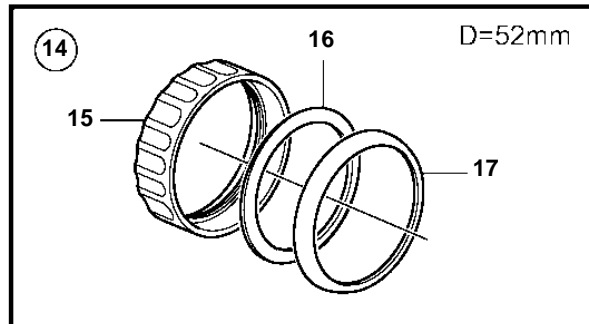

## 4.3GXi-G, 4.3GXi-GF, 4.3OSi-G, 4.3OSi-GF

REF	PART NO.	QTY	DESCRIPTION	NOTES
1	874919	1	Oil pressure gauge	Black 0-100 psi
	874932	1	Oil pressure gauge	White, 0-100 psi
	874908	1	Oil pressure gauge	Black, 0-7 bar
	874923	1	Oil pressure gauge	White, 0-7 bar
2	3812881	1	Instrument	Black, Analog
	3812911	1	Instrument	White, Analog
3	881648	1	Trimmer	Black, Digital
	881654	1	Trimmer	White, Digital
4	874904	1	Thermometer, coolant water	Black, 0-120° C
	874921	1	Thermometer, coolant water	White, 0-120° C
	874918	1	Thermometer, coolant water	Black, 40-250° F
	874931	1	Thermometer, coolant water	White, 40-250° F
5	881649	1	Voltmeter	12V, Black
	881658	1	Voltmeter	12V, White
6	874915	1	Instrument, alarm	Black
	874927	1	Instrument, alarm	White
7	874914	1	Fuel gauge	Black
	874926	1	Fuel gauge	White
8	3809992	1	Water level gauge, water tank	Black
	3809993	1	Water level gauge, water tank	White
9	3812914	1	Rudder indicator	Black
	3812917	1	Rudder indicator	White
10	874709	1	Mounting kit	Black
11	874450	1	· Attaching ring	
12	874707	1	· Gasket	
13	874448	1	· Ring	
14	874733	1	Mounting kit	Chrome
15	874450	1	· Attaching ring	
16	874707	1	· Gasket	
17	874731	1	· Ring	
18	881611	1	Brace kit	Black
19	881610	2	· Nut	
20	881607	1	· Brace	
21	881609	2	· Stud	
22	874707	1	· Gasket	
23	874448	1	· Ring	
24	881613	1	Brace kit	Chrome
25	881610	2	· Nut	
26	881607	1	· Brace	
27	881609	2	· Stud	
28	874707	1	· Gasket	
29	874731	1	· Ring	
30	874843	1	X-ring	For flush mounting.
31	874759	1	Extension cable/verl	L=1000mm
	3807043	1	Extension cable/verl	L=3000mm
32	3817974	1	Alarm	