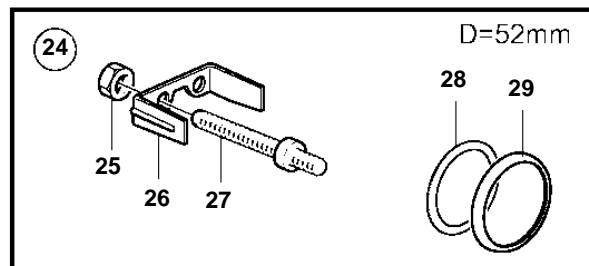

## 4.3GXi-G, 4.3GXi-GF, 4.3OSi-G, 4.3OSi-GF

REF	PART NO.	QTY	DESCRIPTION	NOTES
1	874919	1	Oil pressure gauge	Black 0-100 psi
	874932	1	Oil pressure gauge	White, 0-100 psi
	874908	1	Oil pressure gauge	Black, 0-7 bar
	874923	1	Oil pressure gauge	White, 0-7 bar
2	3812881	1	Instrument	Black, Analog
	3812911	1	Instrument	White, Analog
3	881648	1	Trimmer	Black, Digital
	881654	1	Trimmer	White, Digital
4	874904	1	Thermometer, coolant water	Black, 0-120° C
	874921	1	Thermometer, coolant water	White, 0-120° C
	874918	1	Thermometer, coolant water	Black, 40-250° F
	874931	1	Thermometer, coolant water	White, 40-250° F
5	881649	1	Voltmeter	12V, Black
	881658	1	Voltmeter	12V, White
6	874915	1	Instrument, alarm	Black
	874927	1	Instrument, alarm	White
7	874914	1	Fuel gauge	Black
	874926	1	Fuel gauge	White
8	3809992	1	Water level gauge, water tank	Black
	3809993	1	Water level gauge, water tank	White
9	3812914	1	Rudder indicator	Black
	3812917	1	Rudder indicator	White
10	874709	1	Mounting kit	Black
11	874450	1	· Attaching ring	
12	874707	1	· Gasket	
13	874448	1	· Ring	
14	874733	1	Mounting kit	Chrome
15	874450	1	· Attaching ring	
16	874707	1	· Gasket	
17	874731	1	· Ring	
18	881611	1	Brace kit	Black
19	881610	2	· Nut	
20	881607	1	· Brace	
21	881609	2	· Stud	
22	874707	1	· Gasket	
23	874448	1	· Ring	
24	881613	1	Brace kit	Chrome
25	881610	2	· Nut	
26	881607	1	· Brace	
27	881609	2	· Stud	
28	874707	1	· Gasket	
29	874731	1	· Ring	
30	874843	1	X-ring	For flush mounting.
31	874759	1	Extension cable/verl	L=1000mm
	3807043	1	Extension cable/verl	L=3000mm
32	3817974	1	Alarm	