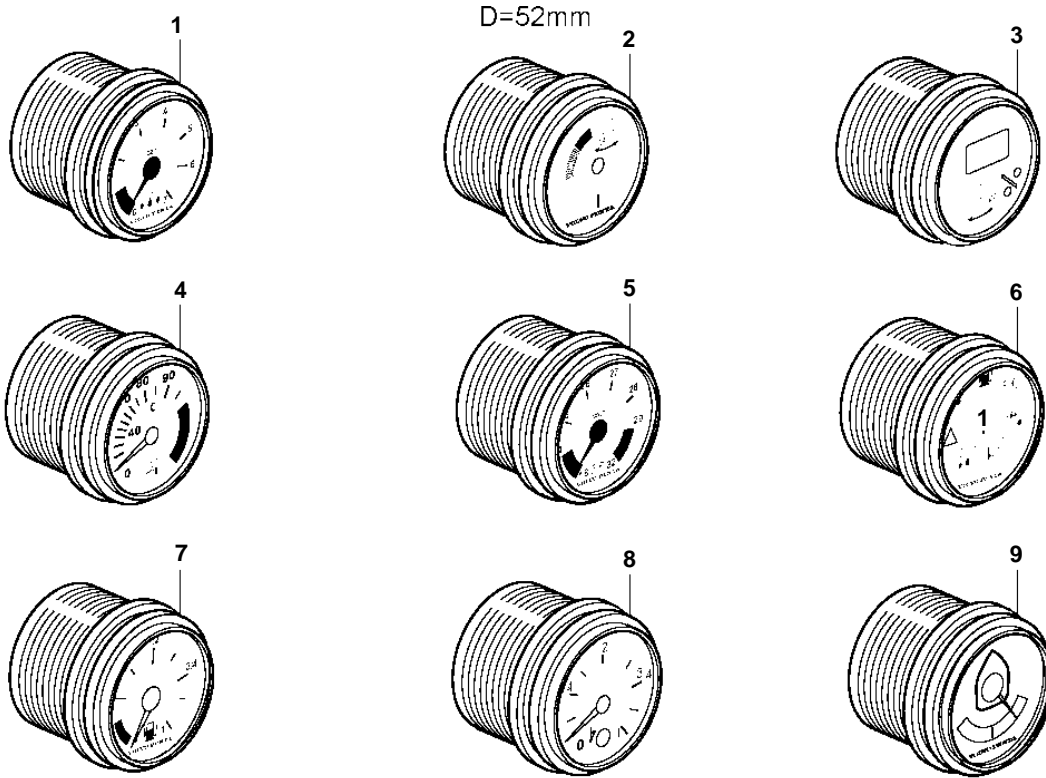

## 4.3GXi-G, 4.3GXi-GF, 4.3OSi-G, 4.3OSi-GF

REF	PART NO.	QTY	DESCRIPTION	NOTES
1	874919	1	Oil pressure gauge	Black 0-100 psi
	874932	1	Oil pressure gauge	White, 0-100 psi
	874908	1	Oil pressure gauge	Black, 0-7 bar
	874923	1	Oil pressure gauge	White, 0-7 bar
2	3812881	1	Instrument	Black, Analog
	3812911	1	Instrument	White, Analog
3	881648	1	Trimmer	Black, Digital
	881654	1	Trimmer	White, Digital
4	874904	1	Thermometer, coolant water	Black, 0-120° C
	874921	1	Thermometer, coolant water	White, 0-120° C
	874918	1	Thermometer, coolant water	Black, 40-250° F
	874931	1	Thermometer, coolant water	White, 40-250° F
5	881649	1	Voltmeter	12V, Black
	881658	1	Voltmeter	12V, White
6	874915	1	Instrument, alarm	Black
	874927	1	Instrument, alarm	White
7	874914	1	Fuel gauge	Black
	874926	1	Fuel gauge	White
8	3809992	1	Water level gauge, water tank	Black
	3809993	1	Water level gauge, water tank	White
9	3812914	1	Rudder indicator	Black
	3812917	1	Rudder indicator	White
10	874709	1	Mounting kit	Black
11	874450	1	· Attaching ring	
12	874707	1	· Gasket	
13	874448	1	· Ring	
14	874733	1	Mounting kit	Chrome
15	874450	1	· Attaching ring	
16	874707	1	· Gasket	
17	874731	1	· Ring	
18	881611	1	Brace kit	Black
19	881610	2	· Nut	
20	881607	1	· Brace	
21	881609	2	· Stud	
22	874707	1	· Gasket	
23	874448	1	· Ring	
24	881613	1	Brace kit	Chrome
25	881610	2	· Nut	
26	881607	1	· Brace	
27	881609	2	· Stud	
28	874707	1	· Gasket	
29	874731	1	· Ring	
30	874843	1	X-ring	For flush mounting.
31	874759	1	Extension cable/verl	L=1000mm
	3807043	1	Extension cable/verl	L=3000mm
32	3817974	1	Alarm	