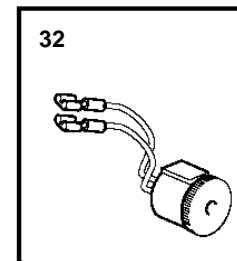

## 4.3GXi-G, 4.3GXi-GF, 4.3OSi-G, 4.3OSi-GF

REF	PART NO.	QTY	DESCRIPTION	NOTES
1	874919	1	Oil pressure gauge	Black 0-100 psi
	874932	1	Oil pressure gauge	White, 0-100 psi
	874908	1	Oil pressure gauge	Black, 0-7 bar
	874923	1	Oil pressure gauge	White, 0-7 bar
2	3812881	1	Instrument	Black, Analog
	3812911	1	Instrument	White, Analog
3	881648	1	Trimmer	Black, Digital
	881654	1	Trimmer	White, Digital
4	874904	1	Thermometer, coolant water	Black, 0-120° C
	874921	1	Thermometer, coolant water	White, 0-120° C
	874918	1	Thermometer, coolant water	Black, 40-250° F
	874931	1	Thermometer, coolant water	White, 40-250° F
5	881649	1	Voltmeter	12V, Black
	881658	1	Voltmeter	12V, White
6	874915	1	Instrument, alarm	Black
	874927	1	Instrument, alarm	White
7	874914	1	Fuel gauge	Black
	874926	1	Fuel gauge	White
8	3809992	1	Water level gauge, water tank	Black
	3809993	1	Water level gauge, water tank	White
9	3812914	1	Rudder indicator	Black
	3812917	1	Rudder indicator	White
10	874709	1	Mounting kit	Black
11	874450	1	· Attaching ring	
12	874707	1	· Gasket	
13	874448	1	· Ring	
14	874733	1	Mounting kit	Chrome
15	874450	1	· Attaching ring	
16	874707	1	· Gasket	
17	874731	1	· Ring	
18	881611	1	Brace kit	Black
19	881610	2	· Nut	
20	881607	1	· Brace	
21	881609	2	· Stud	
22	874707	1	· Gasket	
23	874448	1	· Ring	
24	881613	1	Brace kit	Chrome
25	881610	2	· Nut	
26	881607	1	· Brace	
27	881609	2	· Stud	
28	874707	1	· Gasket	
29	874731	1	· Ring	
30	874843	1	X-ring	For flush mounting.
31	874759	1	Extension cable/verl	L=1000mm
	3807043	1	Extension cable/verl	L=3000mm
32	3817974	1	Alarm	