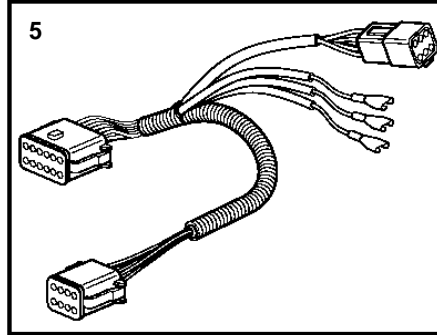

4.3GXi-G, 4.3GXi-GF, 4.3OSi-G, 4.3OSi-GF

4.3GXi-G, 4.3GXi-GF, 4.3OSi-G, 4.3OSi-GF

REF	PART NO.	QTY	DESCRIPTION	SEE SEC.	NOTES
1	881801	1	Wiring harness		Included in EVC cable kit 3587052., L=2,0m
2	3587071	1	Starter switch		
3	859953	1	• Key		State key code when ordering.
			• Bulletin 49-30	49-30-EN	Key P/N 859953
4	3887304	1	Control unit		
			• Bulletin P-28-4-11	P-28-4-11-EN	Deleted Control Units
4	3589927	1	Software		Warehouse programming. This p/n can not be ordered, but will be used for invoicing.
	3589926	1	Software		Vodia-programming. This p/n can not be ordered, but will be used for invoicing.
5	21207240	1	Wiring harness		HIU to Engine.
6	3807228	1	Wiring harness		For Trim instrument and Instrument light, L=0.5m
7	3807229	1	Wiring harness		For fuel level sender, L=5.0m
8	3885806	1	Wiring harness		For trim pump and trim sender, Included in EVC cable kit 3587052., L=5.0m
9	3842733	1	Extension cable\verl		L=3.0m, 6-Way
	3842734	1	Extension cable\verl		L=5.0m, 6-Way
	3842735	1	Extension cable\verl		L=7.0m, 6-Way
	3842736	1	Extension cable\verl		L=9.0m, 6-Way
	3842737	1	Extension cable\verl		L=11.0m, 6-Way
10	888248	1	Extension cable\verl		Multilink., L=10.0' (3.0m), 8-way.
	888249	1	Extension cable\verl		L=5.0m, 8-way.
	888250	1	Extension cable\verl		L=23.0' (7.0m), 8-way.
	888251	1	Extension cable\verl		L=9.0m, 8-way.
	888253	1	Extension cable\verl		L=11,00m, 8-way.
11	3840433	1	Sealing plug		Plug for connection in HIU when reverse gear is used.
12	3884818	1	Display, kit		Replaced by 3849972
	3849972	1	Display		Replaced by 3595108
	3595108	1	Display		Replaced by 21173162
	21173162	1	Display		
13		1	• Display		
14	830928	4	• Stud		
15	830930	4	• Nut		
16	3588207	1	• Cable kit		
17	3848966	1	Control unit		
			• Bulletin P-38-1-1	P-38-1-1-EN	ADU - Automatic Dimmer Unit
18	873112	1	Position sensor		SOLAS
19	3594603	1	Wiring harness		SOLAS