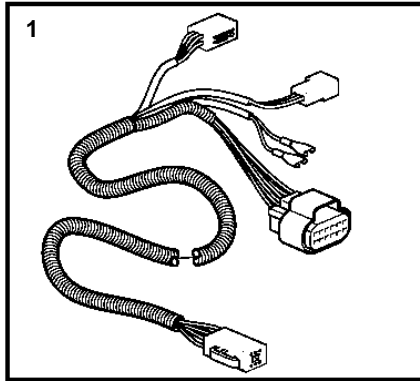

4.3GXi-G, 4.3GXi-GF, 4.3OSi-G, 4.3OSi-GF

4.3GXi-G, 4.3GXi-GF, 4.3OSi-G, 4.3OSi-GF

REF	PART NO.	QTY	DESCRIPTION	SEE SEC.	NOTES
1	881801	1	Wiring harness		Included in EVC cable kit 3587052., L=2,0m
2	3587071	1	Starter switch		
3	859953	1	• Key		State key code when ordering.
			• Bulletin 49-30	49-30-EN	Key P/N 859953
4	3887304	1	Control unit		
			• Bulletin P-28-4-11	P-28-4-11-EN	Deleted Control Units
4	3589927	1	Software		Warehouse programming. This p/n can not be ordered, but will be used for invoicing.
	3589926	1	Software		Vodia-programming. This p/n can not be ordered, but will be used for invoicing.
5	21207240	1	Wiring harness		HIU to Engine.
6	3807228	1	Wiring harness		For Trim instrument and Instrument light, L=0.5m
7	3807229	1	Wiring harness		For fuel level sender, L=5.0m
8	3885806	1	Wiring harness		For trim pump and trim sender, Included in EVC cable kit 3587052., L=5.0m
9	3842733	1	Extension cable\verl		L=3.0m, 6-Way
	3842734	1	Extension cable\verl		L=5.0m, 6-Way
	3842735	1	Extension cable\verl		L=7.0m, 6-Way
	3842736	1	Extension cable\verl		L=9.0m, 6-Way
	3842737	1	Extension cable\verl		L=11.0m, 6-Way
10	888248	1	Extension cable\verl		Multilink., L=10.0' (3.0m), 8-way.
	888249	1	Extension cable\verl		L=5.0m, 8-way.
	888250	1	Extension cable\verl		L=23.0' (7.0m), 8-way.
	888251	1	Extension cable\verl		L=9.0m, 8-way.
	888253	1	Extension cable\verl		L=11,00m, 8-way.
11	3840433	1	Sealing plug		Plug for connection in HIU when reverse gear is used.
12	3884818	1	Display, kit		Replaced by 3849972
	3849972	1	Display		Replaced by 3595108
	3595108	1	Display		Replaced by 21173162
	21173162	1	Display		
13		1	• Display		
14	830928	4	• Stud		
15	830930	4	• Nut		
16	3588207	1	• Cable kit		
17	3848966	1	Control unit		
			• Bulletin P-38-1-1	P-38-1-1-EN	ADU - Automatic Dimmer Unit
18	873112	1	Position sensor		SOLAS
19	3594603	1	Wiring harness		SOLAS