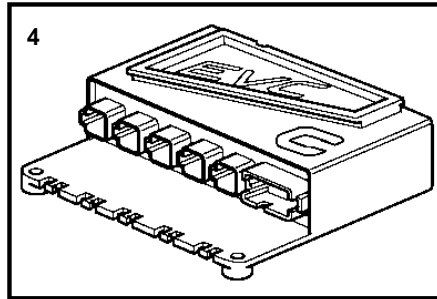

4.3GXi-G, 4.3GXi-GF, 4.3OSi-G, 4.3OSi-GF

4.3GXi-G, 4.3GXi-GF, 4.3OSi-G, 4.3OSi-GF

REF	PART NO.	QTY	DESCRIPTION	SEE SEC.	NOTES
1	881801	1	Wiring harness		Included in EVC cable kit 3587052., L=2,0m
2	3587071	1	Starter switch		
3	859953	1	• Key		State key code when ordering.
			• Bulletin 49-30	49-30-EN	Key P/N 859953
4	3887304	1	Control unit		
			• Bulletin P-28-4-11	P-28-4-11-EN	Deleted Control Units
4	3589927	1	Software		Warehouse programming. This p/n can not be ordered, but will be used for invoicing.
	3589926	1	Software		Vodia-programming. This p/n can not be ordered, but will be used for invoicing.
5	21207240	1	Wiring harness		HIU to Engine.
6	3807228	1	Wiring harness		For Trim instrument and Instrument light, L=0.5m
7	3807229	1	Wiring harness		For fuel level sender, L=5.0m
8	3885806	1	Wiring harness		For trim pump and trim sender, Included in EVC cable kit 3587052., L=5.0m
9	3842733	1	Extension cable\verl		L=3.0m, 6-Way
	3842734	1	Extension cable\verl		L=5.0m, 6-Way
	3842735	1	Extension cable\verl		L=7.0m, 6-Way
	3842736	1	Extension cable\verl		L=9.0m, 6-Way
	3842737	1	Extension cable\verl		L=11.0m, 6-Way
10	888248	1	Extension cable\verl		Multilink., L=10.0' (3.0m), 8-way.
	888249	1	Extension cable\verl		L=5.0m, 8-way.
	888250	1	Extension cable\verl		L=23.0' (7.0m), 8-way.
	888251	1	Extension cable\verl		L=9.0m, 8-way.
	888253	1	Extension cable\verl		L=11,00m, 8-way.
11	3840433	1	Sealing plug		Plug for connection in HIU when reverse gear is used.
12	3884818	1	Display, kit		Replaced by 3849972
	3849972	1	Display		Replaced by 3595108
	3595108	1	Display		Replaced by 21173162
	21173162	1	Display		
13		1	• Display		
14	830928	4	• Stud		
15	830930	4	• Nut		
16	3588207	1	• Cable kit		
17	3848966	1	Control unit		
			• Bulletin P-38-1-1	P-38-1-1-EN	ADU - Automatic Dimmer Unit
18	873112	1	Position sensor		SOLAS
19	3594603	1	Wiring harness		SOLAS