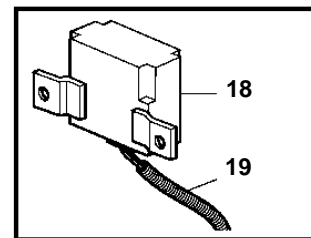

4.3GXi-G, 4.3GXi-GF, 4.3OSi-G, 4.3OSi-GF

4.3GXi-G, 4.3GXi-GF, 4.3OSi-G, 4.3OSi-GF

REF	PART NO.	QTY	DESCRIPTION	SEE SEC.	NOTES
1	881801	1	Wiring harness		Included in EVC cable kit 3587052., L=2,0m
2	3587071	1	Starter switch		
3	859953	1	• Key		State key code when ordering.
			• Bulletin 49-30	49-30-EN	Key P/N 859953
4	3887304	1	Control unit		
			• Bulletin P-28-4-11	P-28-4-11-EN	Deleted Control Units
4	3589927	1	Software		Warehouse programming. This p/n can not be ordered, but will be used for invoicing.
	3589926	1	Software		Vodia-programming. This p/n can not be ordered, but will be used for invoicing.
5	21207240	1	Wiring harness		HIU to Engine.
6	3807228	1	Wiring harness		For Trim instrument and Instrument light, L=0.5m
7	3807229	1	Wiring harness		For fuel level sender, L=5.0m
8	3885806	1	Wiring harness		For trim pump and trim sender, Included in EVC cable kit 3587052., L=5.0m
9	3842733	1	Extension cable\verl		L=3.0m, 6-Way
	3842734	1	Extension cable\verl		L=5.0m, 6-Way
	3842735	1	Extension cable\verl		L=7.0m, 6-Way
	3842736	1	Extension cable\verl		L=9.0m, 6-Way
	3842737	1	Extension cable\verl		L=11.0m, 6-Way
10	888248	1	Extension cable\verl		Multilink., L=10.0' (3.0m), 8-way.
	888249	1	Extension cable\verl		L=5.0m, 8-way.
	888250	1	Extension cable\verl		L=23.0' (7.0m), 8-way.
	888251	1	Extension cable\verl		L=9.0m, 8-way.
	888253	1	Extension cable\verl		L=11,00m, 8-way.
11	3840433	1	Sealing plug		Plug for connection in HIU when reverse gear is used.
12	3884818	1	Display, kit		Replaced by 3849972
	3849972	1	Display		Replaced by 3595108
	3595108	1	Display		Replaced by 21173162
	21173162	1	Display		
13		1	• Display		
14	830928	4	• Stud		
15	830930	4	• Nut		
16	3588207	1	• Cable kit		
17	3848966	1	Control unit		
			• Bulletin P-38-1-1	P-38-1-1-EN	ADU - Automatic Dimmer Unit
18	873112	1	Position sensor		SOLAS
19	3594603	1	Wiring harness		SOLAS