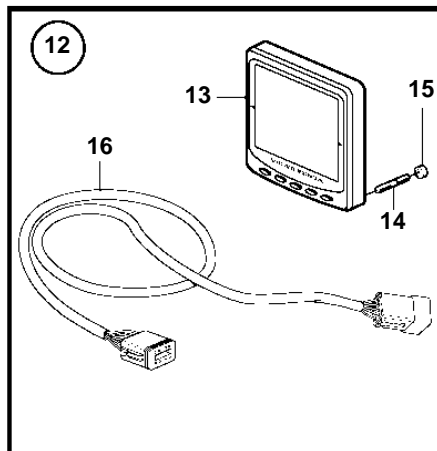

4.3GXi-G, 4.3GXi-GF, 4.3OSi-G, 4.3OSi-GF

4.3GXi-G, 4.3GXi-GF, 4.3OSi-G, 4.3OSi-GF

REF	PART NO.	QTY	DESCRIPTION	SEE SEC.	NOTES
1	881801	1	Wiring harness		Included in EVC cable kit 3587052., L=2,0m
2	3587071	1	Starter switch		
3	859953	1	• Key		State key code when ordering.
			• Bulletin 49-30	49-30-EN	Key P/N 859953
4	3887304	1	Control unit		
			• Bulletin P-28-4-11	P-28-4-11-EN	Deleted Control Units
4	3589927	1	Software		Warehouse programming. This p/n can not be ordered, but will be used for invoicing.
	3589926	1	Software		Vodia-programming. This p/n can not be ordered, but will be used for invoicing.
5	21207240	1	Wiring harness		HIU to Engine.
6	3807228	1	Wiring harness		For Trim instrument and Instrument light, L=0.5m
7	3807229	1	Wiring harness		For fuel level sender, L=5.0m
8	3885806	1	Wiring harness		For trim pump and trim sender, Included in EVC cable kit 3587052., L=5.0m
9	3842733	1	Extension cable\verl		L=3.0m, 6-Way
	3842734	1	Extension cable\verl		L=5.0m, 6-Way
	3842735	1	Extension cable\verl		L=7.0m, 6-Way
	3842736	1	Extension cable\verl		L=9.0m, 6-Way
	3842737	1	Extension cable\verl		L=11.0m, 6-Way
10	888248	1	Extension cable\verl		Multilink., L=10.0' (3.0m), 8-way.
	888249	1	Extension cable\verl		L=5.0m, 8-way.
	888250	1	Extension cable\verl		L=23.0' (7.0m), 8-way.
	888251	1	Extension cable\verl		L=9.0m, 8-way.
	888253	1	Extension cable\verl		L=11,00m, 8-way.
11	3840433	1	Sealing plug		Plug for connection in HIU when reverse gear is used.
12	3884818	1	Display, kit		Replaced by 3849972
	3849972	1	Display		Replaced by 3595108
	3595108	1	Display		Replaced by 21173162
	21173162	1	Display		
13		1	• Display		
14	830928	4	• Stud		
15	830930	4	• Nut		
16	3588207	1	• Cable kit		
17	3848966	1	Control unit		
			• Bulletin P-38-1-1	P-38-1-1-EN	ADU - Automatic Dimmer Unit
18	873112	1	Position sensor		SOLAS
19	3594603	1	Wiring harness		SOLAS