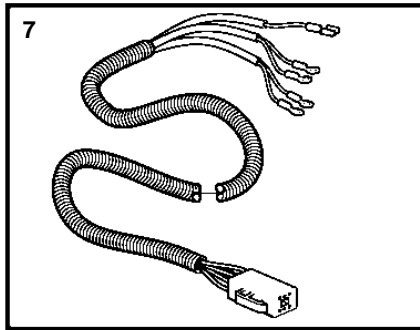

4.3GXi-G, 4.3GXi-GF, 4.3OSi-G, 4.3OSi-GF

4.3GXi-G, 4.3GXi-GF, 4.3OSi-G, 4.3OSi-GF

REF	PART NO.	QTY	DESCRIPTION	SEE SEC.	NOTES
1	881801	1	Wiring harness		Included in EVC cable kit 3587052., L=2,0m
2	3587071	1	Starter switch		
3	859953	1	• Key		State key code when ordering.
			• Bulletin 49-30	49-30-EN	Key P/N 859953
4	3887304	1	Control unit		
			• Bulletin P-28-4-11	P-28-4-11-EN	Deleted Control Units
4	3589927	1	Software		Warehouse programming. This p/n can not be ordered, but will be used for invoicing.
	3589926	1	Software		Vodia-programming. This p/n can not be ordered, but will be used for invoicing.
5	21207240	1	Wiring harness		HIU to Engine.
6	3807228	1	Wiring harness		For Trim instrument and Instrument light, L=0.5m
7	3807229	1	Wiring harness		For fuel level sender, L=5.0m
8	3885806	1	Wiring harness		For trim pump and trim sender, Included in EVC cable kit 3587052., L=5.0m
9	3842733	1	Extension cable\verl		L=3.0m, 6-Way
	3842734	1	Extension cable\verl		L=5.0m, 6-Way
	3842735	1	Extension cable\verl		L=7.0m, 6-Way
	3842736	1	Extension cable\verl		L=9.0m, 6-Way
	3842737	1	Extension cable\verl		L=11.0m, 6-Way
10	888248	1	Extension cable\verl		Multilink., L=10.0' (3.0m), 8-way.
	888249	1	Extension cable\verl		L=5.0m, 8-way.
	888250	1	Extension cable\verl		L=23.0' (7.0m), 8-way.
	888251	1	Extension cable\verl		L=9.0m, 8-way.
	888253	1	Extension cable\verl		L=11,00m, 8-way.
11	3840433	1	Sealing plug		Plug for connection in HIU when reverse gear is used.
12	3884818	1	Display, kit		Replaced by 3849972
	3849972	1	Display		Replaced by 3595108
	3595108	1	Display		Replaced by 21173162
	21173162	1	Display		
13		1	• Display		
14	830928	4	• Stud		
15	830930	4	• Nut		
16	3588207	1	• Cable kit		
17	3848966	1	Control unit		
			• Bulletin P-38-1-1	P-38-1-1-EN	ADU - Automatic Dimmer Unit
18	873112	1	Position sensor		SOLAS
19	3594603	1	Wiring harness		SOLAS