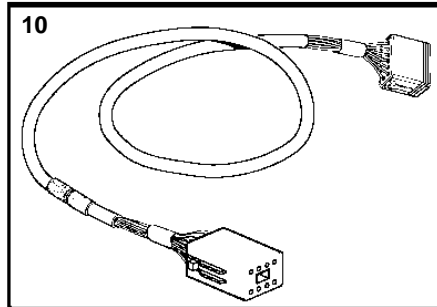

4.3GXi-G, 4.3GXi-GF, 4.3OSi-G, 4.3OSi-GF

4.3GXi-G, 4.3GXi-GF, 4.3OSi-G, 4.3OSi-GF

REF	PART NO.	QTY	DESCRIPTION	SEE SEC.	NOTES
1	881801	1	Wiring harness		Included in EVC cable kit 3587052., L=2,0m
2	3587071	1	Starter switch		
3	859953	1	• Key		State key code when ordering.
			• Bulletin 49-30	49-30-EN	Key P/N 859953
4	3887304	1	Control unit		
			• Bulletin P-28-4-11	P-28-4-11-EN	Deleted Control Units
4	3589927	1	Software		Warehouse programming. This p/n can not be ordered, but will be used for invoicing.
	3589926	1	Software		Vodia-programming. This p/n can not be ordered, but will be used for invoicing.
5	21207240	1	Wiring harness		HIU to Engine.
6	3807228	1	Wiring harness		For Trim instrument and Instrument light, L=0.5m
7	3807229	1	Wiring harness		For fuel level sender, L=5.0m
8	3885806	1	Wiring harness		For trim pump and trim sender, Included in EVC cable kit 3587052., L=5.0m
9	3842733	1	Extension cable\verl		L=3.0m, 6-Way
	3842734	1	Extension cable\verl		L=5.0m, 6-Way
	3842735	1	Extension cable\verl		L=7.0m, 6-Way
	3842736	1	Extension cable\verl		L=9.0m, 6-Way
	3842737	1	Extension cable\verl		L=11.0m, 6-Way
10	888248	1	Extension cable\verl		Multilink., L=10.0' (3.0m), 8-way.
	888249	1	Extension cable\verl		L=5.0m, 8-way.
	888250	1	Extension cable\verl		L=23.0' (7.0m), 8-way.
	888251	1	Extension cable\verl		L=9.0m, 8-way.
	888253	1	Extension cable\verl		L=11,00m, 8-way.
11	3840433	1	Sealing plug		Plug for connection in HIU when reverse gear is used.
12	3884818	1	Display, kit		Replaced by 3849972
	3849972	1	Display		Replaced by 3595108
	3595108	1	Display		Replaced by 21173162
	21173162	1	Display		
13		1	• Display		
14	830928	4	• Stud		
15	830930	4	• Nut		
16	3588207	1	• Cable kit		
17	3848966	1	Control unit		
			• Bulletin P-38-1-1	P-38-1-1-EN	ADU - Automatic Dimmer Unit
18	873112	1	Position sensor		SOLAS
19	3594603	1	Wiring harness		SOLAS