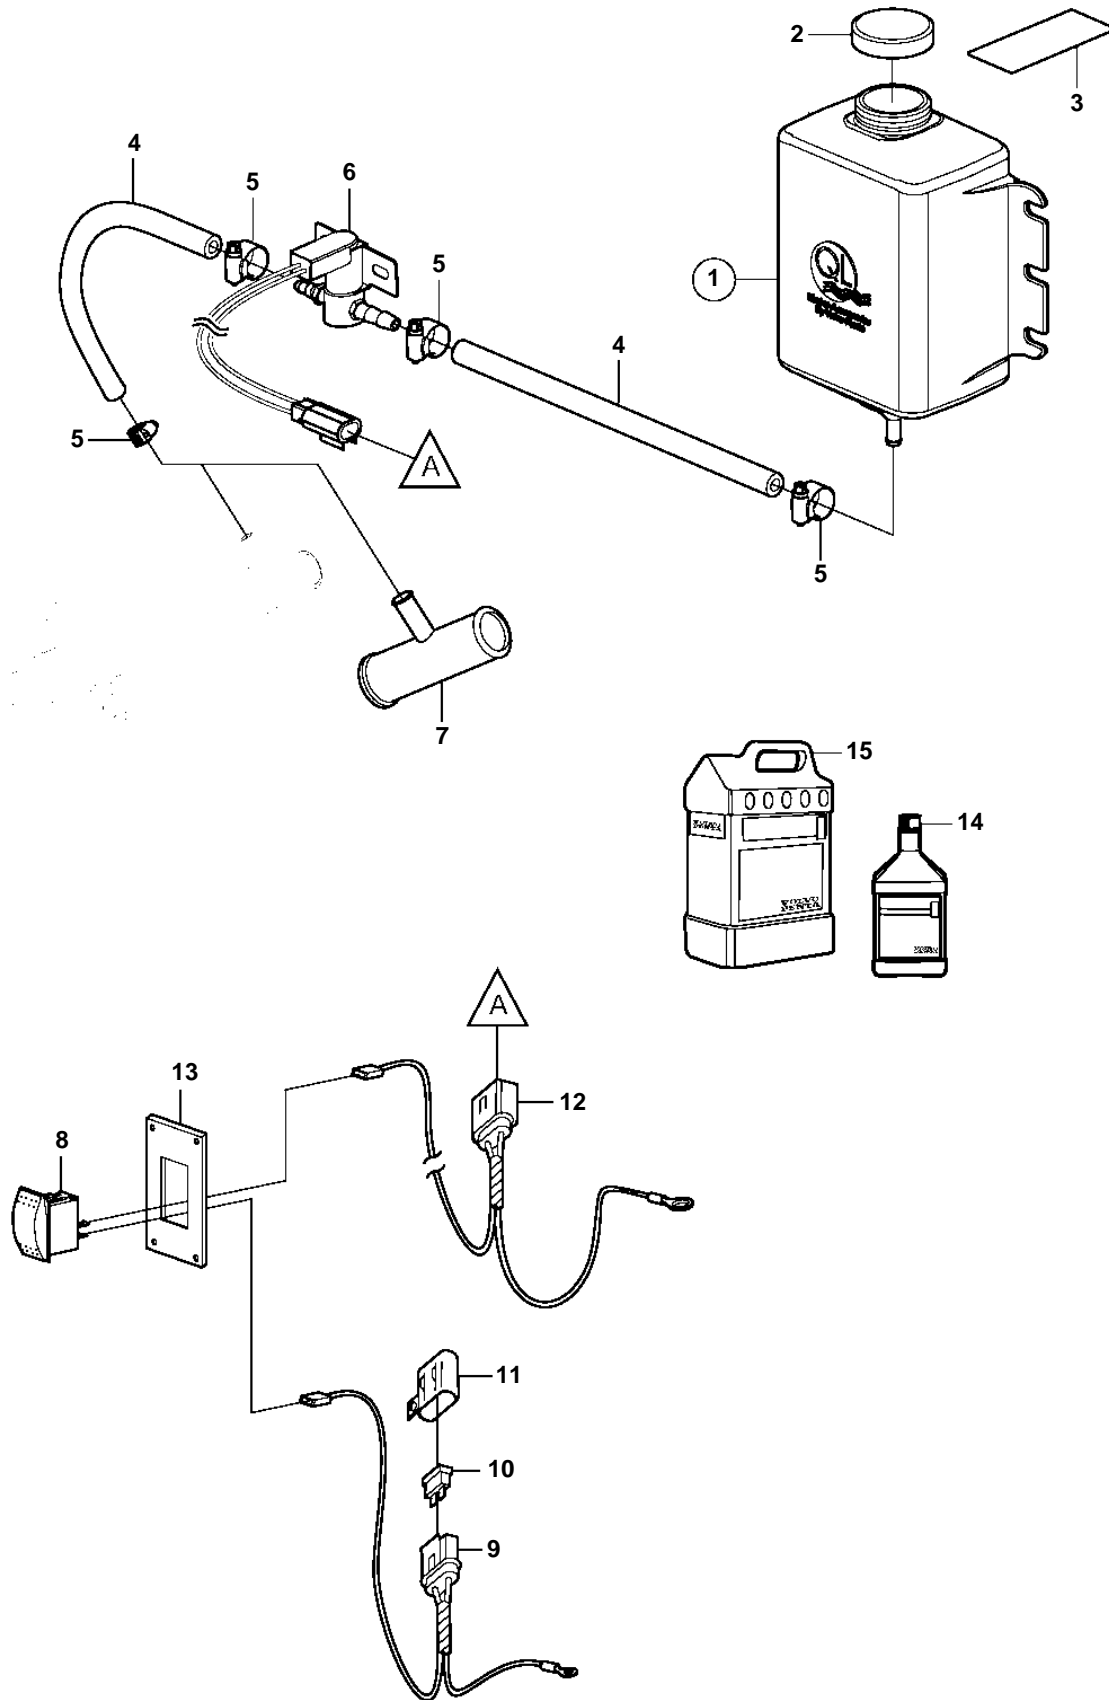

4.3GXi-G, 4.3GXi-GF, 4.3OSi-G, 4.3OSi-GF

23330

4.3GXi-G, 4.3GXi-GF, 4.3OSi-G, 4.3OSi-GF

REF	PART NO.	QTY	DESCRIPTION	NOTES
1	3808877	1	Reservoir	
2		1	• Cap	not sold separately
3	7741899	1	Decal	
4	3587529	1	Hose	Cut
5	3860413	4	Hose clamp	
6	3808911	1	Solenoid valve	
7	3589414	1	T-nipple	1"
	3589415	1	T-nipple	1.25"
8	3862491	1	Switch	
9	3862489	1	Wiring harness	
10	983966	1	• Fuse	
11	8072808	1	• Cover	
12	3862490	1	Wiring harness	
13	3862899	1	Switch plate	Black
	3862898	1	Switch plate	White
	3862900	1	Switch plate	Woodgrain
14	41103103	1	Neutralizing agent	1 Quart (946ml)
15	41103102	1	Neutralizing agent	1 Gallon (3,78L)