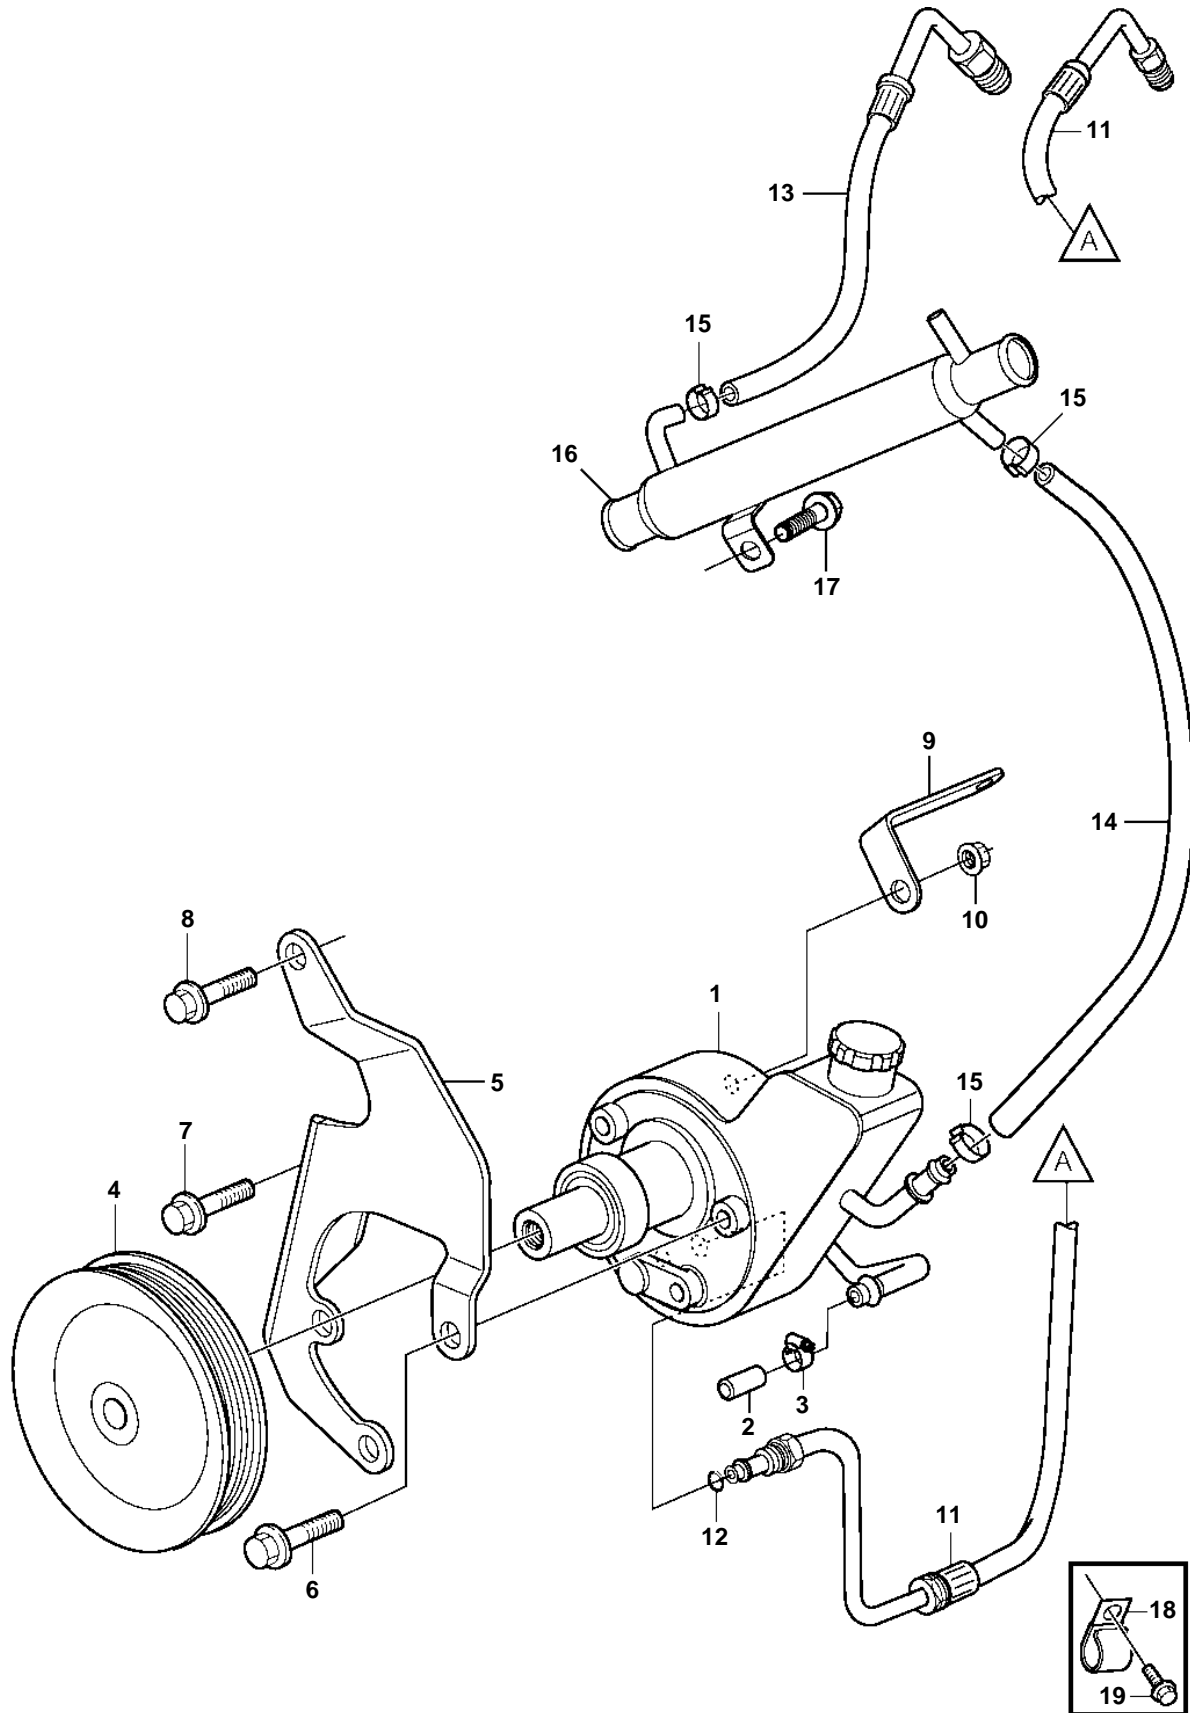

4.3GXi-F, 4.3GXi-FF, 4.3OSi-F, 4.3OSi-FF

22131

4.3GXi-F, 4.3GXi-FF, 4.3OSi-F, 4.3OSi-FF

REF	PART NO.	QTY	DESCRIPTION
1	3860871	1	Power steering pump
2	3856766	2	Cap
3	3860413	2	Clamp
4	3862700	1	Pulley
5	3817841	1	Bracket
6	3853405	3	Screw
7	3853557	1	Screw
8	3853405	1	Screw
9	3840479	1	Bracket
10	971098	1	Flange lock nut
11	3863144	1	Pressure hose
12	3852497	1	O-ring
13	3863148	1	Hose
14		1	Hose
15	982663	3	Clamp
16	3862629	1	Oil cooler
17	946472	1	Screw
18		1	Clamp
19	965222	1	Screw