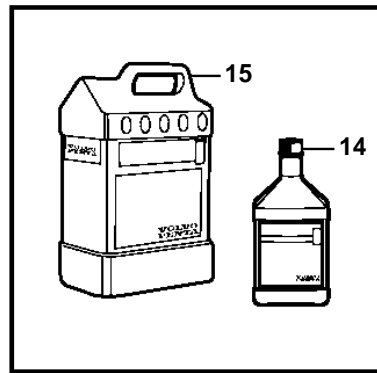

4.30Si-F, 4.30Si-FF

4.3OSi-F, 4.3OSi-FF

REF	PART NO.	QTY	DESCRIPTION	NOTES
1	3862039	1	Tank	
2	3858990	1	• Cap	
3	7741899	1	Decal	
4		1	Hose	CUT
5	3853794	6	Clamp	
6	3817257	1	Filter	
7	3808911	1	Solenoid valve	
8	3862491	1	Switch	
9	3862489	1	Wiring harness	
10	983966	1	• Fuse	
11	8072808	1	• Cover	
12	3862490	1	Cable harness	
13	3862899	1	Switch plate	BLACK
	3862898	X	Switch plate	WHITE
	3862900	X	Switch plate	WOODGRAIN
14	41103103	X	Neutralizing agent	1 QUART (946ml)
15	41103102	X	Neutralizing agent	1 GALLON (3.78L)