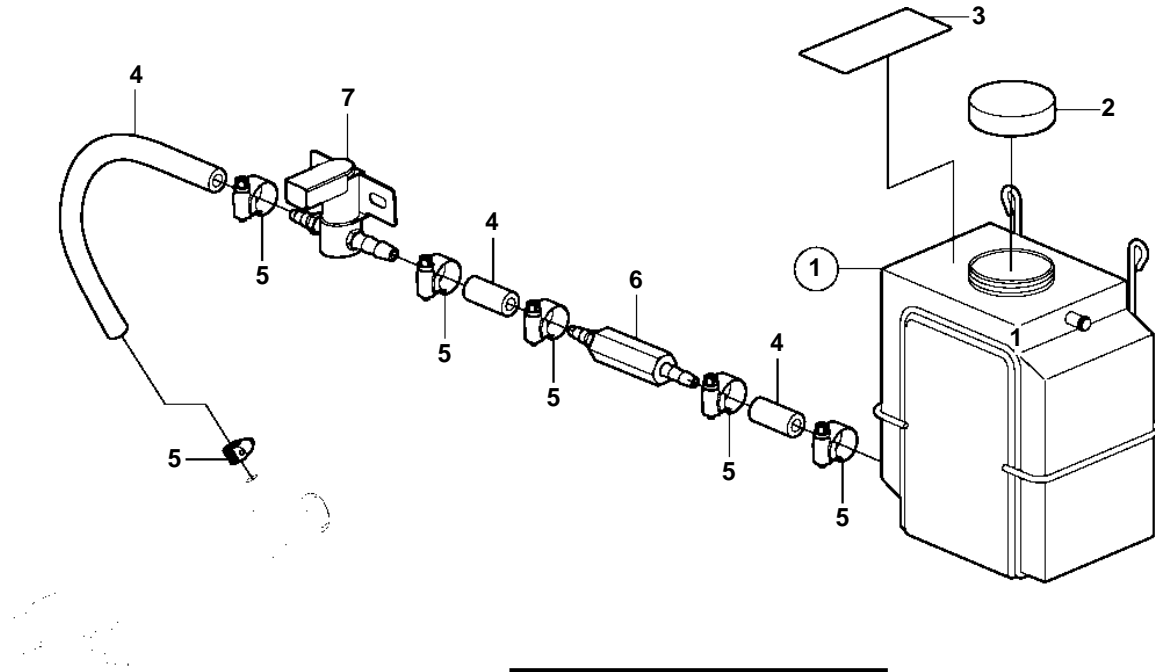

4.30Si-F, 4.30Si-FF

4.3OSi-F, 4.3OSi-FF

REF	PART NO.	QTY	DESCRIPTION	NOTES
1	3862039	1	Tank	
2	3858990	1	• Cap	
3	7741899	1	Decal	
4		1	Hose	CUT
5	3853794	6	Clamp	
6	3817257	1	Filter	
7	3808911	1	Solenoid valve	
8	3862491	1	Switch	
9	3862489	1	Wiring harness	
10	983966	1	• Fuse	
11	8072808	1	• Cover	
12	3862490	1	Cable harness	
13	3862899	1	Switch plate	BLACK
	3862898	X	Switch plate	WHITE
	3862900	X	Switch plate	WOODGRAIN
14	41103103	X	Neutralizing agent	1 QUART (946ml)
15	41103102	X	Neutralizing agent	1 GALLON (3.78L)