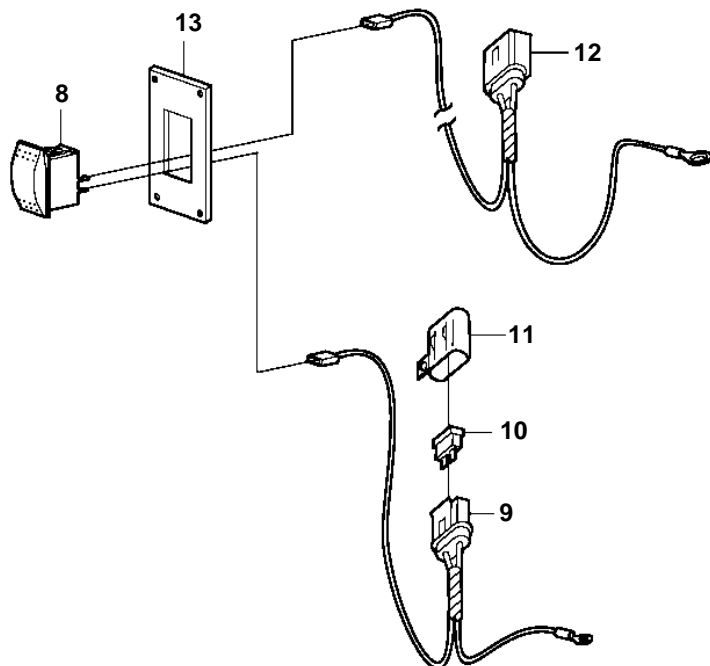

4.30Si-F, 4.30Si-FF

4.3OSi-F, 4.3OSi-FF

REF	PART NO.	QTY	DESCRIPTION	NOTES
1	3862039	1	Tank	
2	3858990	1	• Cap	
3	7741899	1	Decal	
4		1	Hose	CUT
5	3853794	6	Clamp	
6	3817257	1	Filter	
7	3808911	1	Solenoid valve	
8	3862491	1	Switch	
9	3862489	1	Wiring harness	
10	983966	1	• Fuse	
11	8072808	1	• Cover	
12	3862490	1	Cable harness	
13	3862899	1	Switch plate	BLACK
	3862898	X	Switch plate	WHITE
	3862900	X	Switch plate	WOODGRAIN
14	41103103	X	Neutralizing agent	1 QUART (946ml)
15	41103102	X	Neutralizing agent	1 GALLON (3.78L)