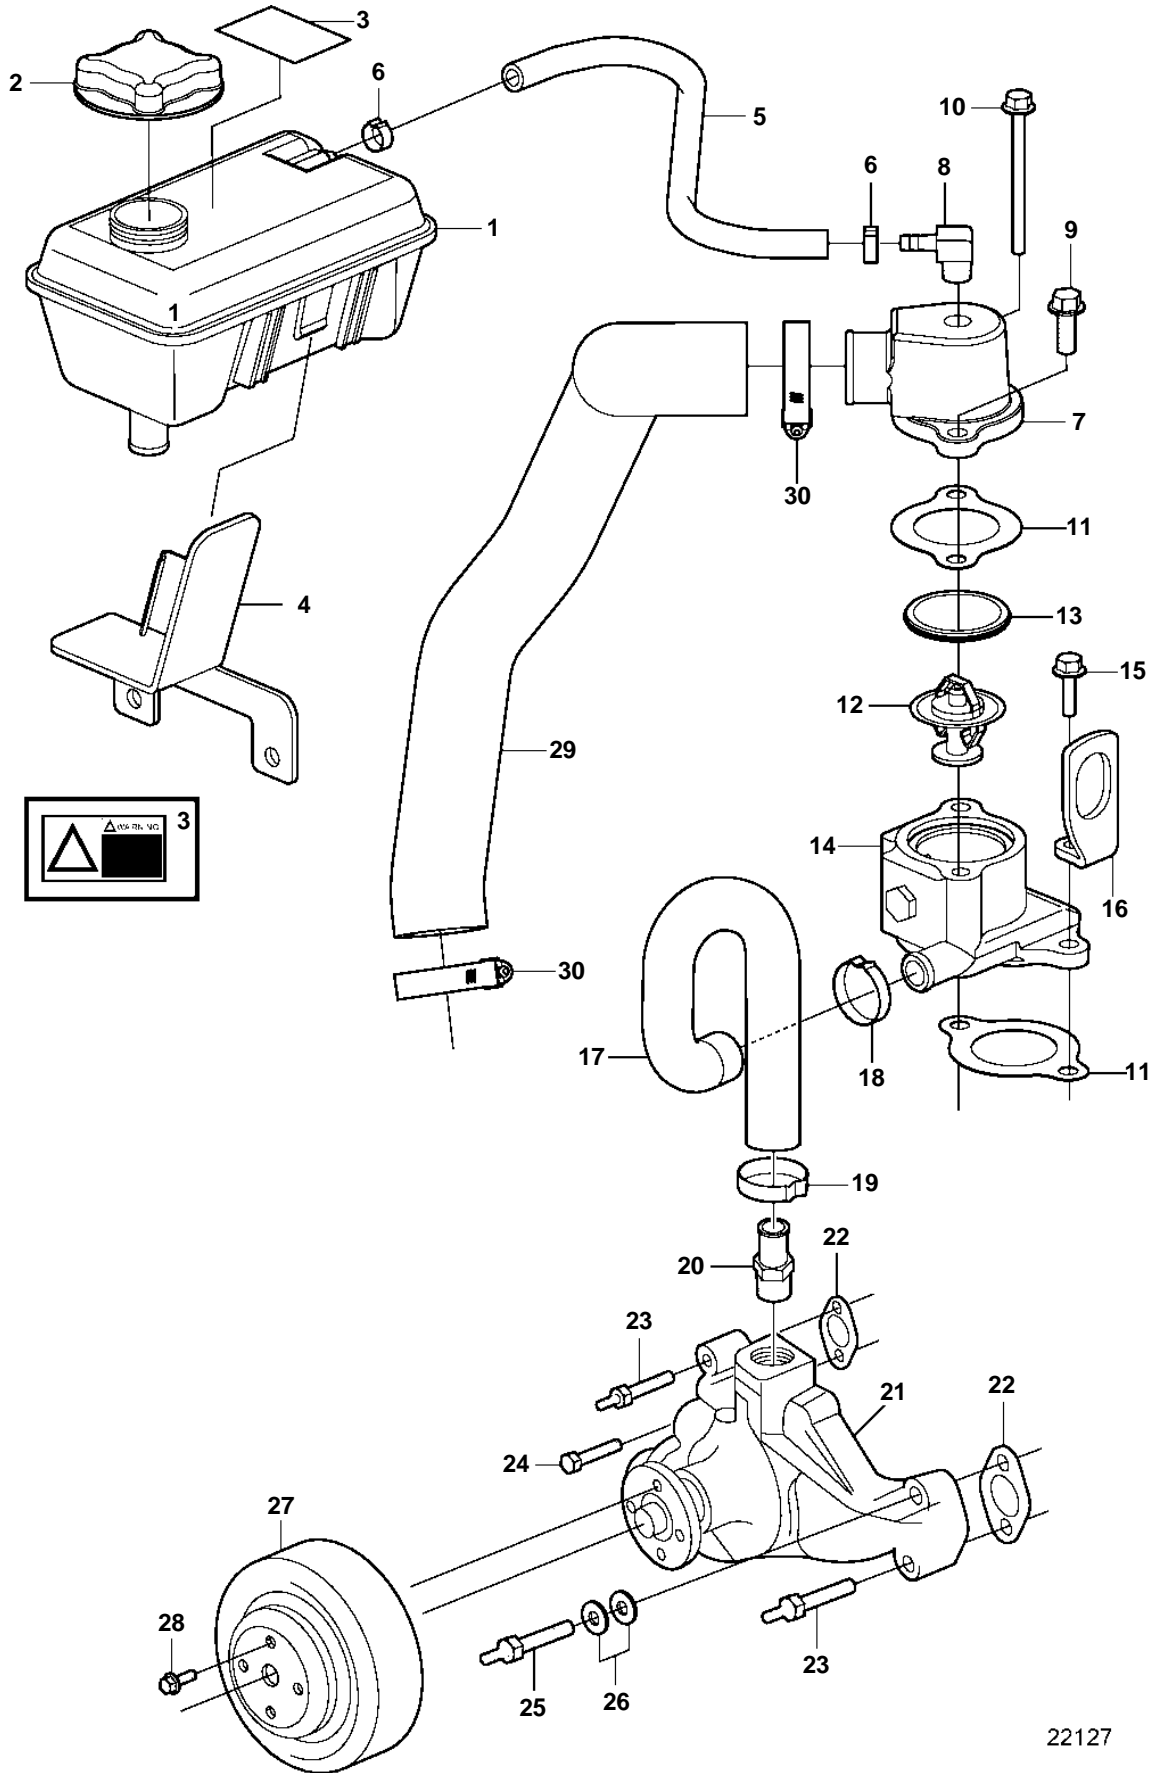

4.3GXl-FF, 4.3OSi-FF

22127

4.3GXi-FF, 4.3OSi-FF

REF	PART NO.	QTY	DESCRIPTION	NOTES
1	861105	1	Expansion tank	
2	1674083	1	Pressure cap	
3	3858552	1	Decal	WARNING!
4	3861849	1	Bracket	
5	3860955	1	Hose	
6	982643	2	Clamp	
7	3860555	1	Thermostat housing	
8	3860585	1	Fitting	
9	3860163	1	Screw	
10	969189	1	Flange screw	
11	3852111	2	Gasket	
12	3831426	1	Thermostat kit	
13	416033	1	· Sealing ring	
14	3851384	1	Thermostat housing	
15	945444	1	Flange screw	
16	3861919	1	Bracket	
17	3861992	1	Hose	
18	982716	1	Clamp	
19	982715	1	Clamp	
20	983744	1	Hose nipple	
21	3853850	1	Circulation pump	
22	3852477	2	Gasket	
23	3856147	2	Stud	
24	3853403	1	Nut	
25	3856137	1	Screw	
26	3856136	1	Screw	
27	3860083	1	Pulley	
28	3853390	4	Screw	
29	3861741	1	Hose	
30	3812304	2	Clamp	