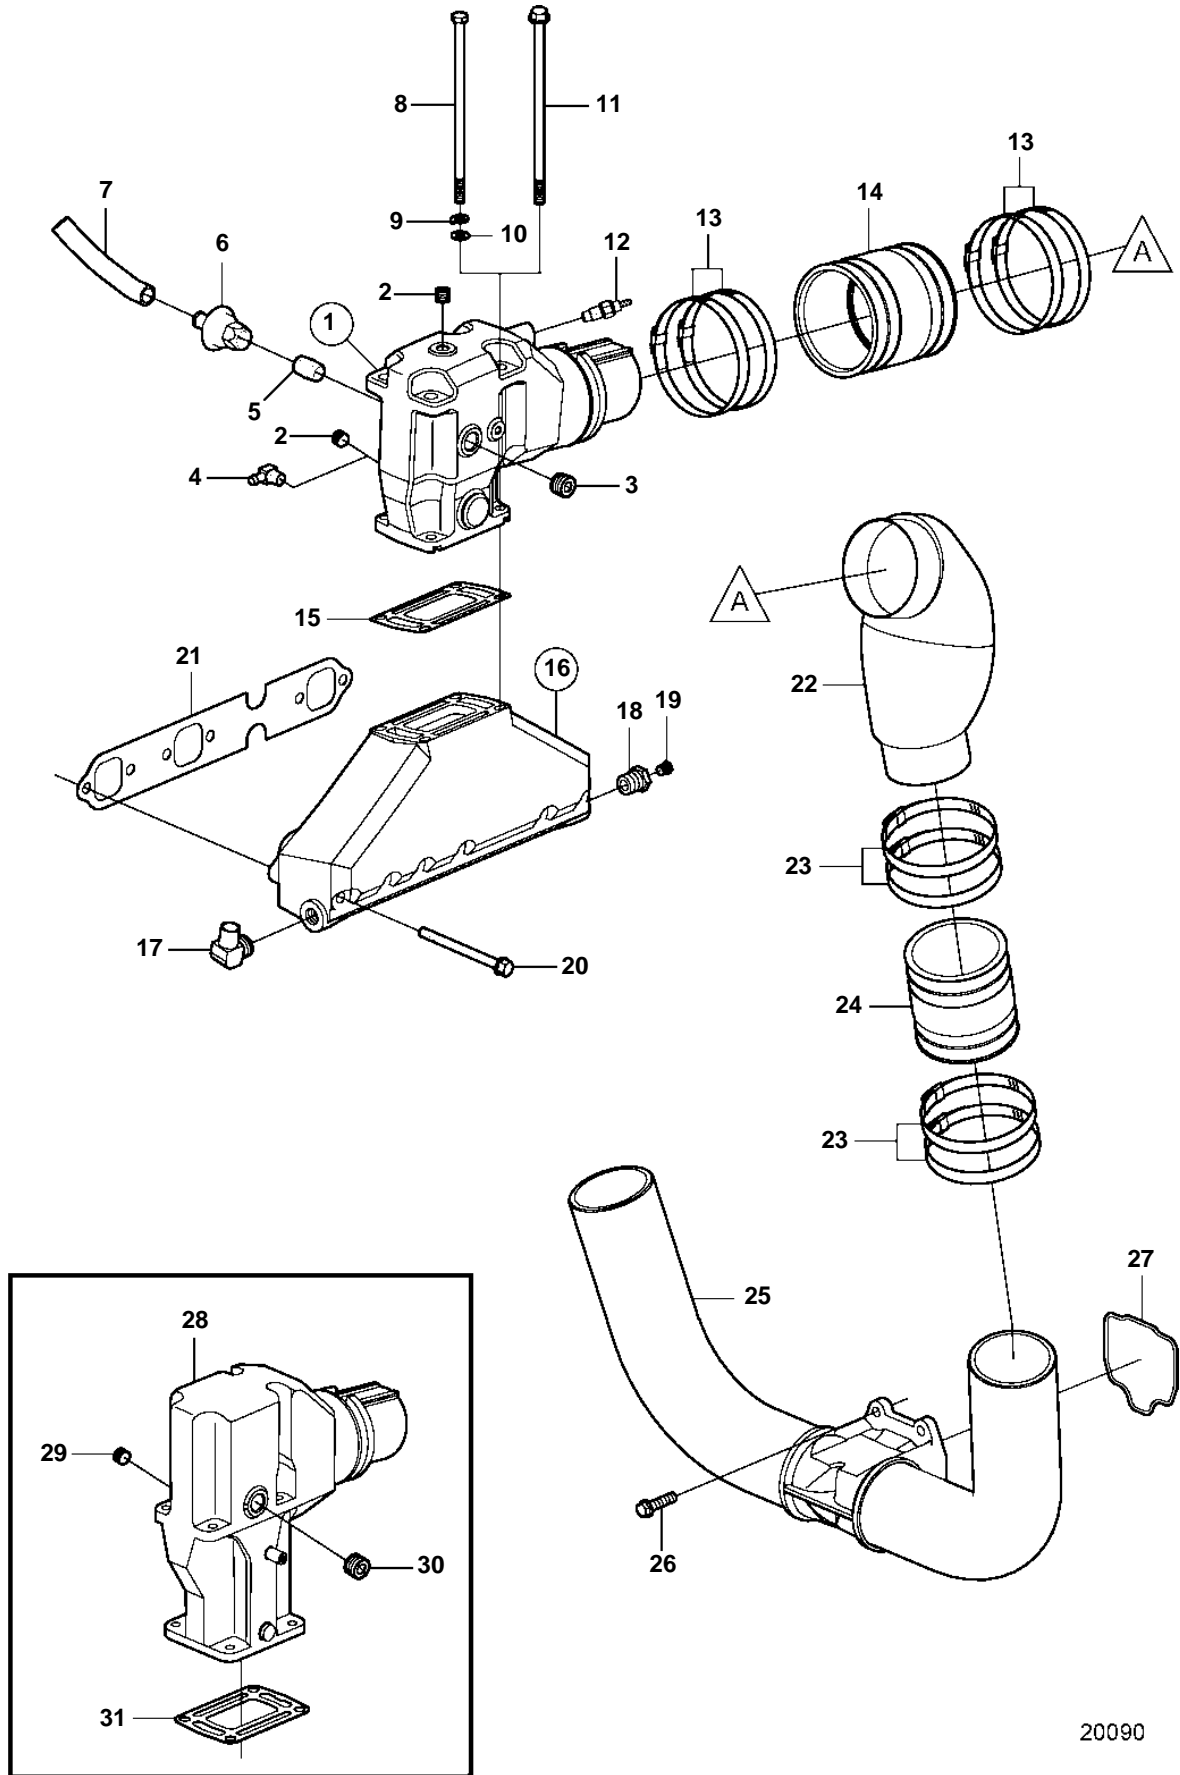

4.3GXi-E, 4.3GXi-EF

Upd: 27 JAN 2006

20090

20090

7744420 - 25 - 6832

4.3GXi-E, 4.3GXi-EF

REF	PART NO.	QTY	DESCRIPTION	NOTES
1	3863061	2	Exhaust riser	
2	3850740	4	• Plug	
3	3850999	2	• Plug	
4	3853597	1	Elbow	
5	3857763	2	Fitting	
6	3857761	2	Valve	
7	3857178	2	Hose	
8	3852830	8	Screw	EARLIER PROD
9	3852002	8	Lock washer	EARLIER PROD
10	980933	8	Washer	EARLIER PROD
11	3808361	8	Flange screw	LATER PROD
12	3862500	2	Temperature sensor	
13	3863443	8	Clamp	
14	3852696	2	Exhaust hose	
15	3863191	1	Gasket kit	
		2	• Gasket	
16	3857656	2	Exhaust manifold	
17	3852538	2	• Elbow	
18	3858291	2	• Reducer sleeve	
19	3850802	2	• Plug	
20	3857184	12	Screw	
21	3853412	2	Gasket	
22	3854874	2	Exhaust pipe	
23	3863442	8	Clamp	
24	3852741	2	Hose	
25	3858873	1	Exhaust pipe	
26	3855472	4	Flange screw	
27	3587651	1	Sealing kit	
28	3862904	X	Exhaust pipe kit	3.00" (76mm)
29	3850740	2	• Plug	
30	3850999	2	• Plug	
31	3863191	X	Gasket kit	
		2	• Gasket	