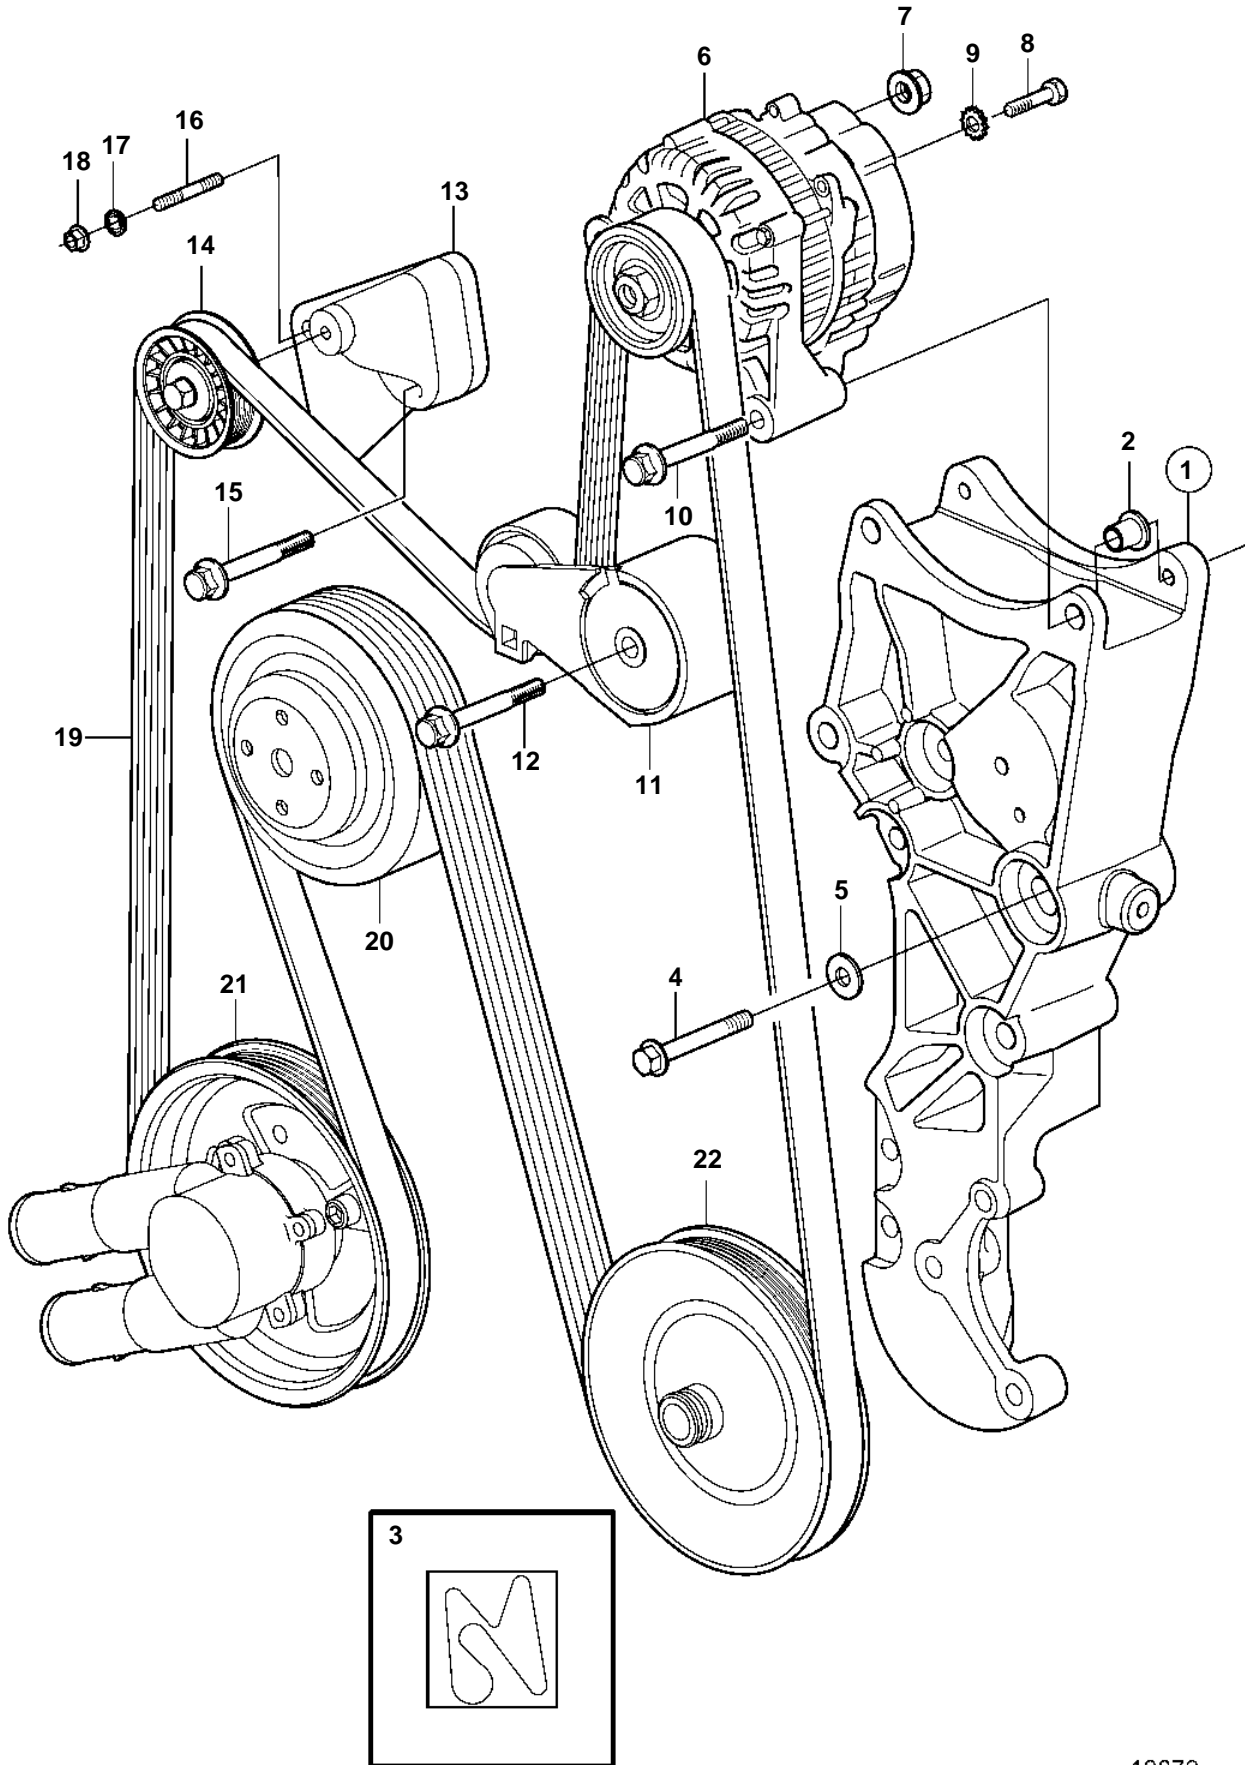

## 4.3GXi-E, 4.3GXi-EF, 4.3OSi-E, 4.3OSi-EF

REF	PART NO.	QTY	DESCRIPTION	SEE SEC.	NOTES
1	3860080	1	Bracket		
2	3854579	2	· Bushing		
3	3863274	1	Decal		
4	3853367	4	Screw		L=3.25" (82mm)
	3853392	1	Screw		L=2.50" (64mm)
5	980933	2	Washer		
6	3862665	1	Alternator		
7	945408	1	Flange nut		
8	3852208	1	Screw		
9	3852520	1	Washer		
10	3853367	2	Screw		
11	3860079	1	Belt tensioner		
12	3854805	1	Screw		
13	3860078	1	Bracket		
14	3860201	1	Pulley		
15	3860499	1	Screw		
16	3860928	2	Stud		
17	3860538	2	Nut, speed		
18	3853404	2	Lock nut		
19	3586326	1	Drive belt		
20		1	Pulleycirculation pump	6840	
21		1	Sea water pump	6833	
22		1	Pulleypower steering pump	6798	