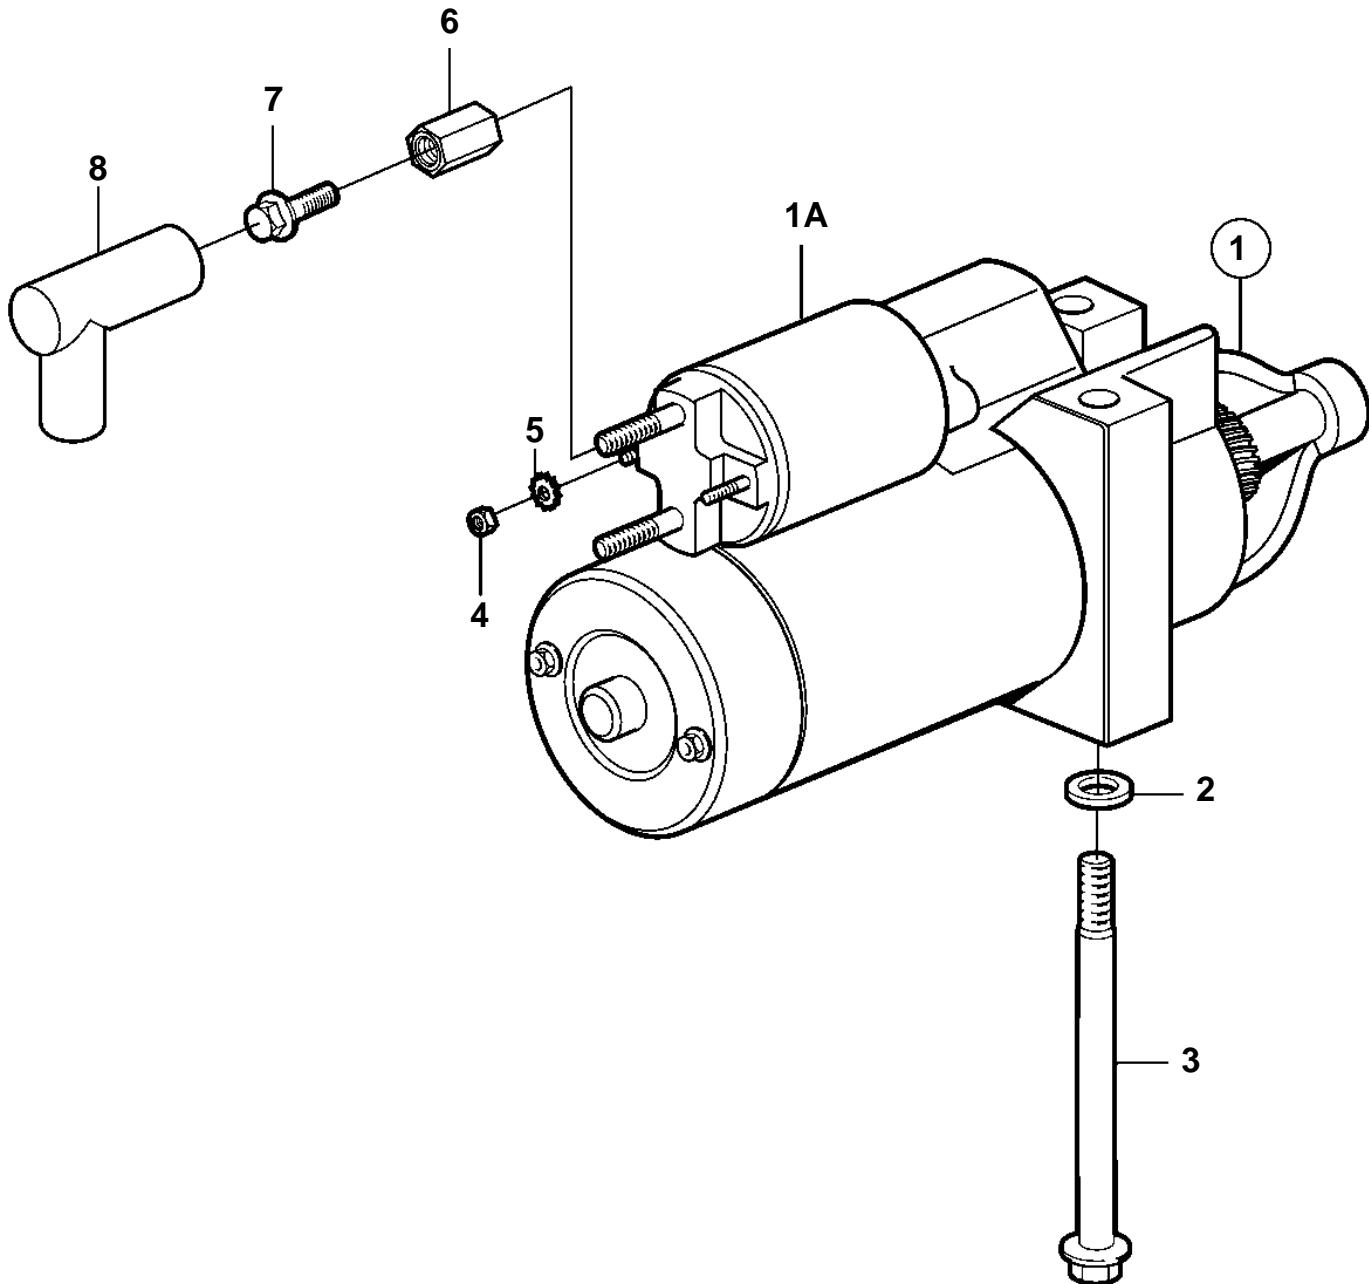

4.3GXi-E, 4.3GXi-EF, 4.3OSi-E, 4.3OSi-EF

4.3GXi-E, 4.3GXi-EF, 4.3OSi-E, 4.3OSi-EF

| REF | PART NO. | QTY | DESCRIPTION       |
|-----|----------|-----|-------------------|
| 1   | 3587625  | 1   | Starter motor     |
| 1A  | 3810300  | 1   | · Solenoid kit    |
| 2   | 3854496  | 2   | Washer            |
| 3   | 3857936  | 2   | Screw             |
| 4   | 949874   | 2   | Lock nut          |
| 5   | 3852520  | 2   | Washer            |
| 6   | 855314   | 1   | Nut               |
| 7   | 947107   | 1   | Flange screw      |
| 8   | 855798   | 1   | Protecting sleeve |