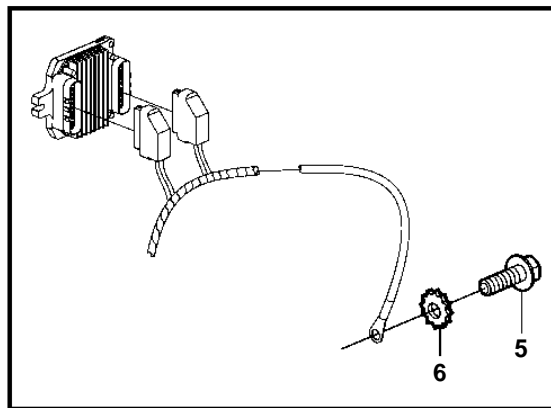

4.3GXi-E, 4.3GXi-EF, 4.3OSi-E, 4.3OSi-EF

20069

4.3GXi-E, 4.3GXi-EF, 4.3OSi-E, 4.3OSi-EF

REF	PART NO.	QTY	DESCRIPTION	NOTES
1	3863225	1	Cable harness	
2	3852237	2	Retainer	
3	3855178	2	Connector	
4	3852146	2	Clamp, J	D=.375" (9.5mm)
	3852124	1	Clamp, J	D=.188" (4.8mm)
	3860075	1	Clamp, loop	
5	3853557	1	Screw	
6	3852070	1	Washer	
7	3854031	1	Cable harness, trim pump	