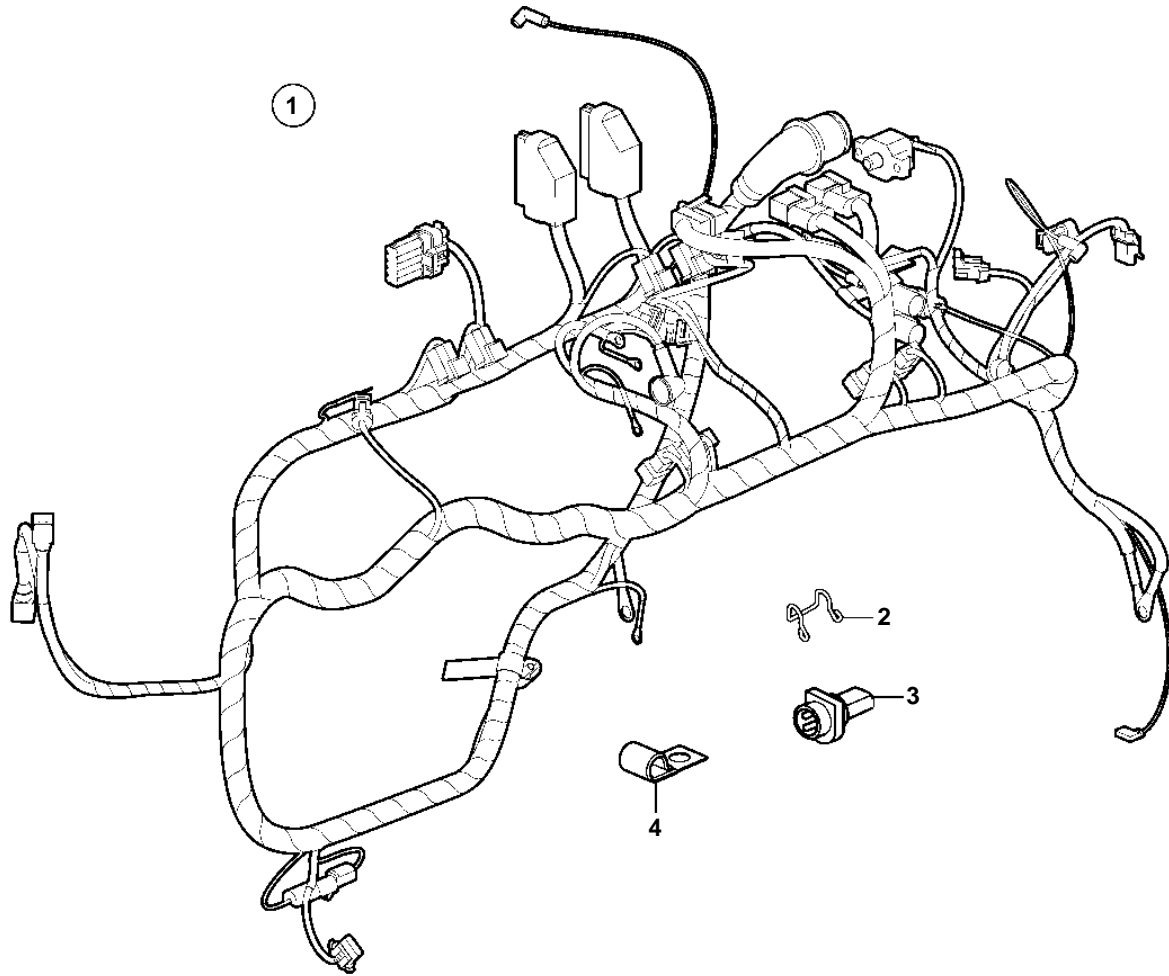

4.3GXi-E, 4.3GXi-EF, 4.3OSi-E, 4.3OSi-EF

20069

4.3GXi-E, 4.3GXi-EF, 4.3OSi-E, 4.3OSi-EF

REF	PART NO.	QTY	DESCRIPTION	NOTES
1	3863225	1	Cable harness	
2	3852237	2	Retainer	
3	3855178	2	Connector	
4	3852146	2	Clamp, J	D=.375" (9.5mm)
	3852124	1	Clamp, J	D=.188" (4.8mm)
	3860075	1	Clamp, loop	
5	3853557	1	Screw	
6	3852070	1	Washer	
7	3854031	1	Cable harness, trim pump	