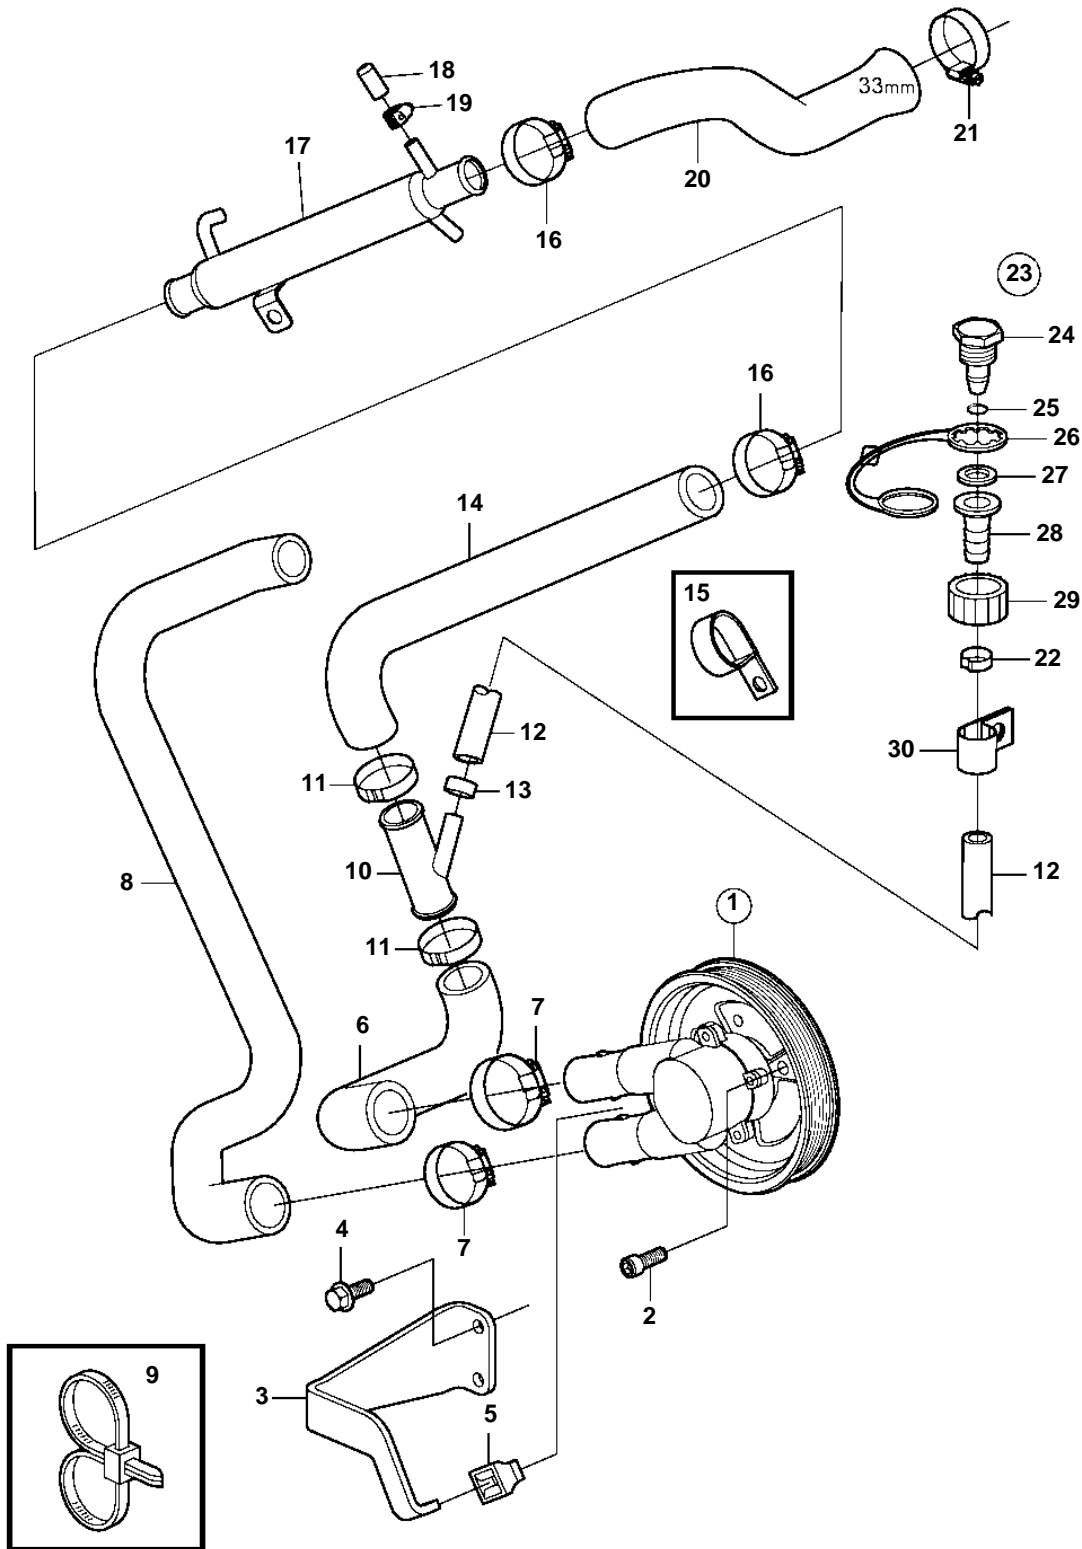

4.3GXi-E, 4.3OSi-E

21489

4.3GXi-E, 4.3OSi-E

REF	PART NO.	QTY	DESCRIPTION	SEE SEC.
1	3812693	1	Sea water pump	6574
2	3857939	3	Screw	
3	3858241	1	Bracket	
4	3853266	2	Screw	
5	3857954	1	Stop	
6	3862542	1	Hose	
7	3863440	2	Clamp	
8	3862538	1	Hose	
9	3850115	1	Strip clamp	
10	3862699	2	T-pipe	
11	982645	2	Clamp	
12	3862901	1	Hose	
13	983168	1	Clamp	
14	3862633	1	Hose	
15	3853312	1	Clamp	
16	3863444	2	Clamp	
17	3862629	1	Oil cooler	
18	3856766	1	Cap	
19	3860413	1	Clamp	
20	3808262	1	Hose	
21	3812302	1	Clamp	
22	983146	1	Clamp	
23	3807440	1	Flushing connection	
24		1	· Cap	
25	942978	1	· O-ring	
26	3862082	1	· Retainer	
27	3807664	1	· Seal	
28		1	· Connector	
29		1	· Connector	
30	3862891	1	Clamp	